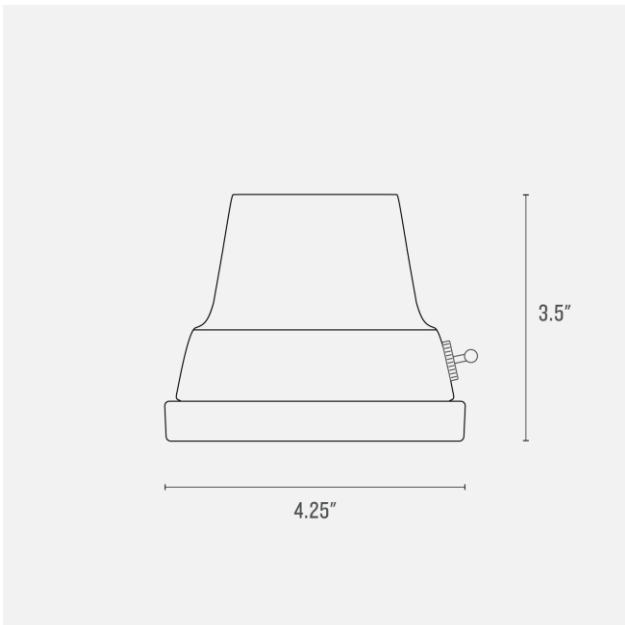

Finish Options

Cord Options