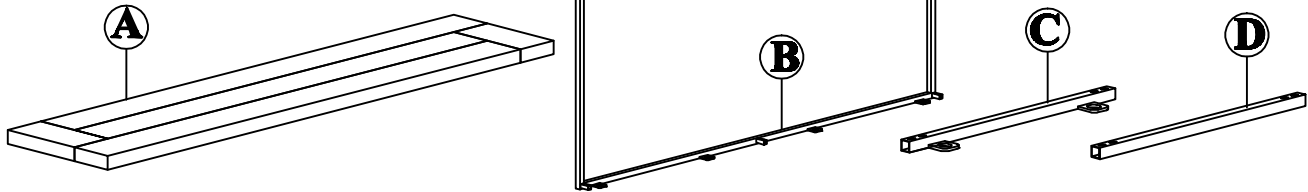

ACE CONSOLE TABLE ASSEMBLY INSTRUCTIONS

PARTS PACKING CONFIGURATIONS

- A. TABLE TOP 1PC
- B. RECTANGULAR SIDE FRAME 2PCS
- C. TOP END STRETCHER 2PCS
- D. BOTTOM END STRETCHER 3PCS

HARDWARE PACKED IN BOX

No	Description	Photo	Quantity
1	ALLEN BOLT (1/4 X 5/8)		20PCS
2	ALLEN BOLT (1/4 X 1)		12PCS
3	LOCK WASHER (1/4)		12PCS
4	FLAT WASHER (1/4)		12PCS
5	ALLEN KEY		1PC

ACE CONSOLE TABLE FULLY ASSEMBLED

STEP 1:

STEP 2:

STEP 3:

STEP 4:

FULLY ASSEMBLED