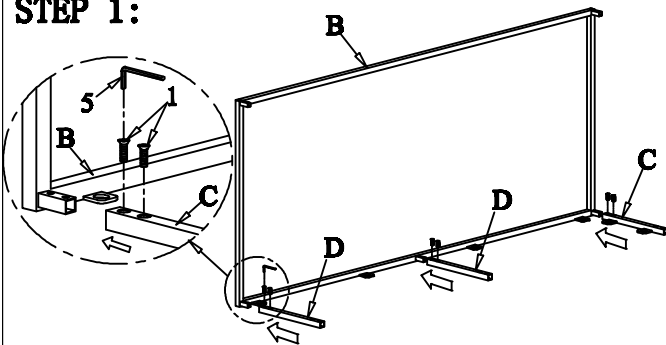

ACE CONSOLE TABLE ASSEMBLY INSTRUCTIONS

PARTS PACKING CONFIGURATIONS

- A. TABLE TOP 1PC
- B. RECTANGULAR SIDE FRAME 2PCS
- C. TOP END STRETCHER 2PCS
- D. BOTTOM END STRETCHER 3PCS

HARDWARE PACKED IN BOX

No	Description	Photo	Quantity
1	ALLEN BOLT (1/4 X 5/8)		20PCS
2	ALLEN BOLT (1/4 X 1)		12PCS
3	LOCK WASHER (1/4)		12PCS
4	FLAT WASHER (1/4)		12PCS
5	ALLEN KEY		1PC

ACE CONSOLE TABLE FULLY ASSEMBLED

STEP 1:

STEP 2:

STEP 3:

STEP 4:

FULLY ASSEMBLED