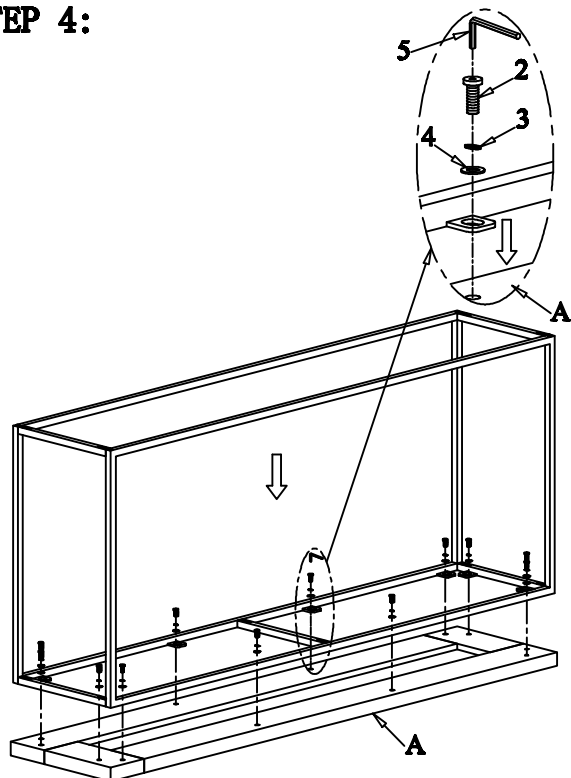

ACE CONSOLE TABLE ASSEMBLY INSTRUCTIONS

PARTS PACKING CONFIGURATIONS

- A. TABLE TOP 1PC
- B. RECTANGULAR SIDE FRAME 2PCS
- C. TOP END STRETCHER 2PCS
- D. BOTTOM END STRETCHER 3PCS

HARDWARE PACKED IN BOX

No	Description	Photo	Quantity
1	ALLEN BOLT (1/4 X 5/8)		20PCS
2	ALLEN BOLT (1/4 X 1)		12PCS
3	LOCK WASHER (1/4)		12PCS
4	FLAT WASHER (1/4)		12PCS
5	ALLEN KEY		1PC

ACE CONSOLE TABLE FULLY ASSEMBLED

STEP 1:

STEP 2:

STEP 3:

STEP 4:

FULLY ASSEMBLED