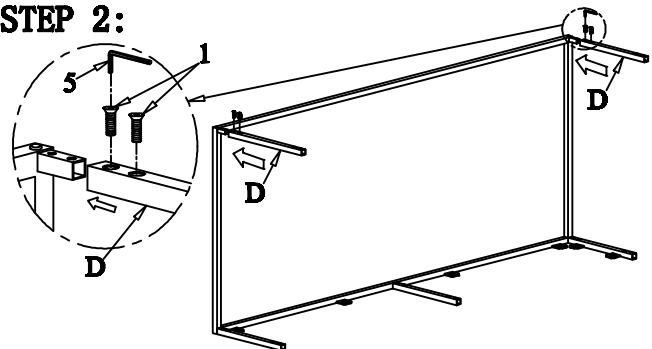

ACE CONSOLE TABLE ASSEMBLY INSTRUCTIONS

PARTS PACKING CONFIGURATIONS

- A. TABLE TOP 1PC
- B. RECTANGULAR SIDE FRAME 2PCS
- C. TOP END STRETCHER 2PCS
- D. BOTTOM END STRETCHER 3PCS

HARDWARE PACKED IN BOX

No	Description	Photo	Quantity
1	ALLEN BOLT (1/4 X 5/8)		20PCS
2	ALLEN BOLT (1/4 X 1)		12PCS
3	LOCK WASHER (1/4)		12PCS
4	FLAT WASHER (1/4)		12PCS
5	ALLEN KEY		1PC

ACE CONSOLE TABLE FULLY ASSEMBLED

STEP 1:

STEP 2:

STEP 3:

STEP 4:

FULLY ASSEMBLED