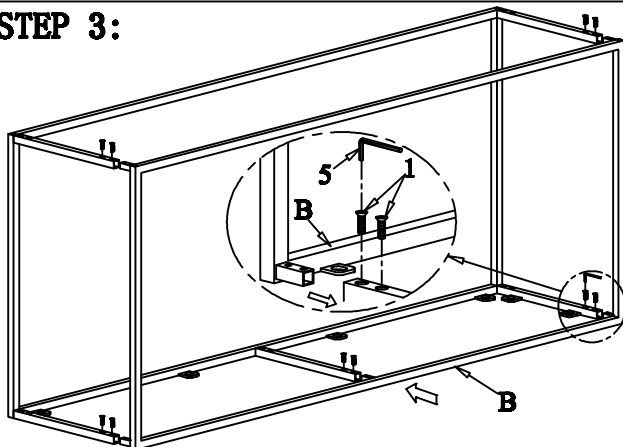

ACE CONSOLE TABLE ASSEMBLY INSTRUCTIONS

PARTS PACKING CONFIGURATIONS

- A. TABLE TOP 1PC
- B. RECTANGULAR SIDE FRAME 2PCS
- C. TOP END STRETCHER 2PCS
- D. BOTTOM END STRETCHER 3PCS

HARDWARE PACKED IN BOX

No	Description	Photo	Quantity
1	ALLEN BOLT (1/4 X 5/8)		20PCS
2	ALLEN BOLT (1/4 X 1)		12PCS
3	LOCK WASHER (1/4)		12PCS
4	FLAT WASHER (1/4)		12PCS
5	ALLEN KEY		1PC

ACE CONSOLE TABLE FULLY ASSEMBLED

STEP 1:

STEP 2:

STEP 3:

STEP 4:

FULLY ASSEMBLED