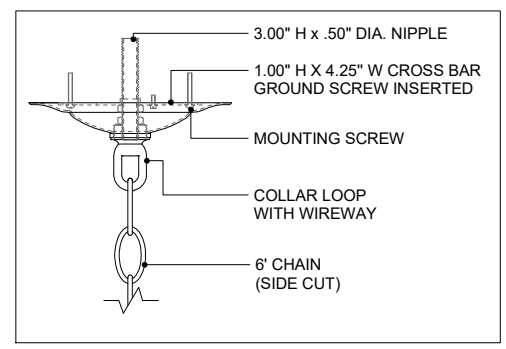

TOP VIEW

CANOPY DETAIL

FRONT VIEW

9000-0507

ALL WORK © 2019 CURREY & COMPANY