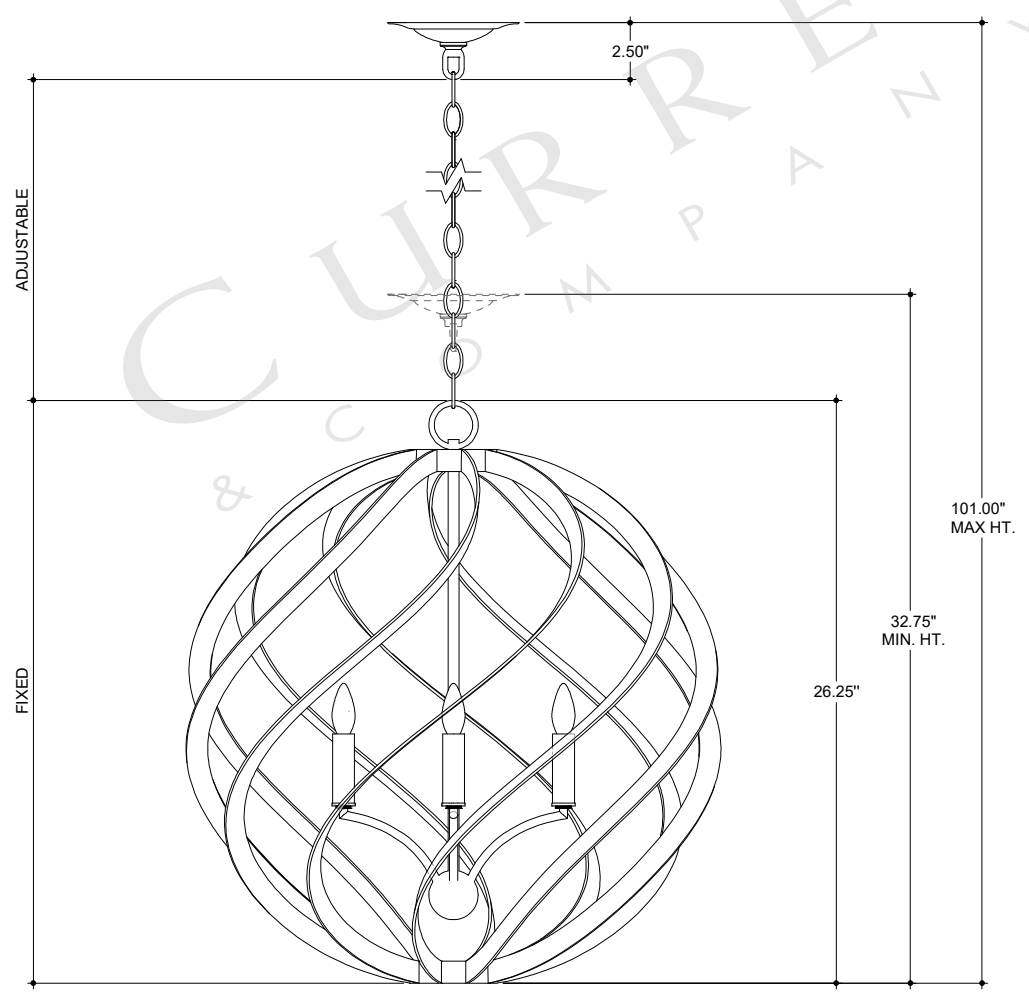

TOP VIEW

CANOPY DETAIL

FRONT VIEW

9000-0507

ALL WORK © 2019 CURREY & COMPANY