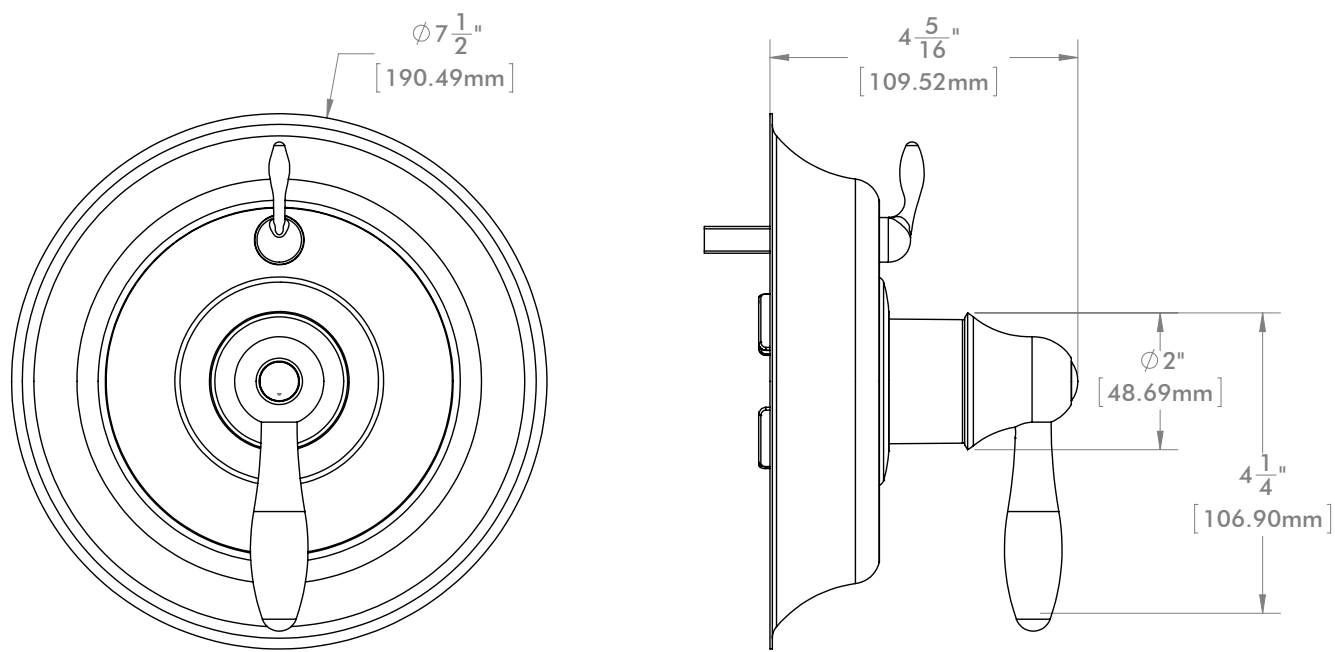

## FINISH:

PC

## DIMENSIONS:

NOTE: 1. All dimensions are in inches (millimeters) unless otherwise specified and are subject to change without notice.

Architect/Engineer Approval Space:

SPEAKMAN  
400 ANCHOR MILL ROAD  
NEW CASTLE, DE 19720