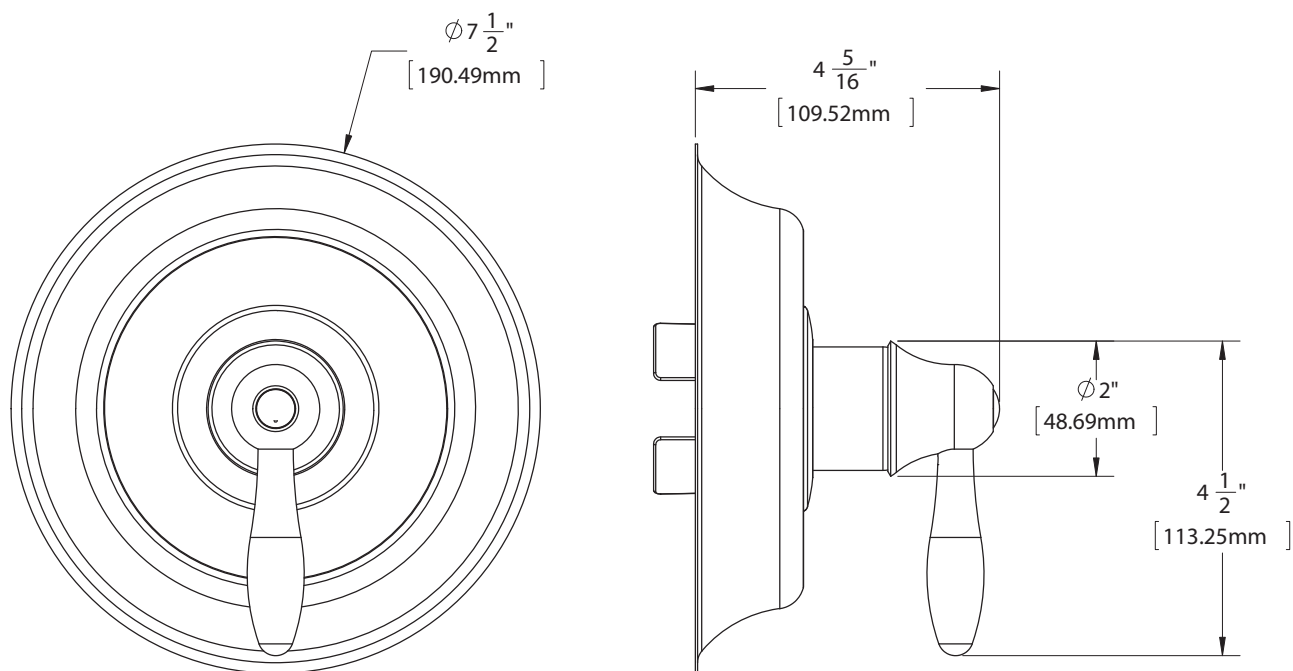

### DIMENSIONS:

NOTE: 1. All dimensions are in inches (millimeters) unless otherwise specified and are subject to change without notice.

Architect/Engineer Approval Space:

SPEAKMAN  
400 ANCHOR MILL ROAD  
NEW CASTLE, DE 19720