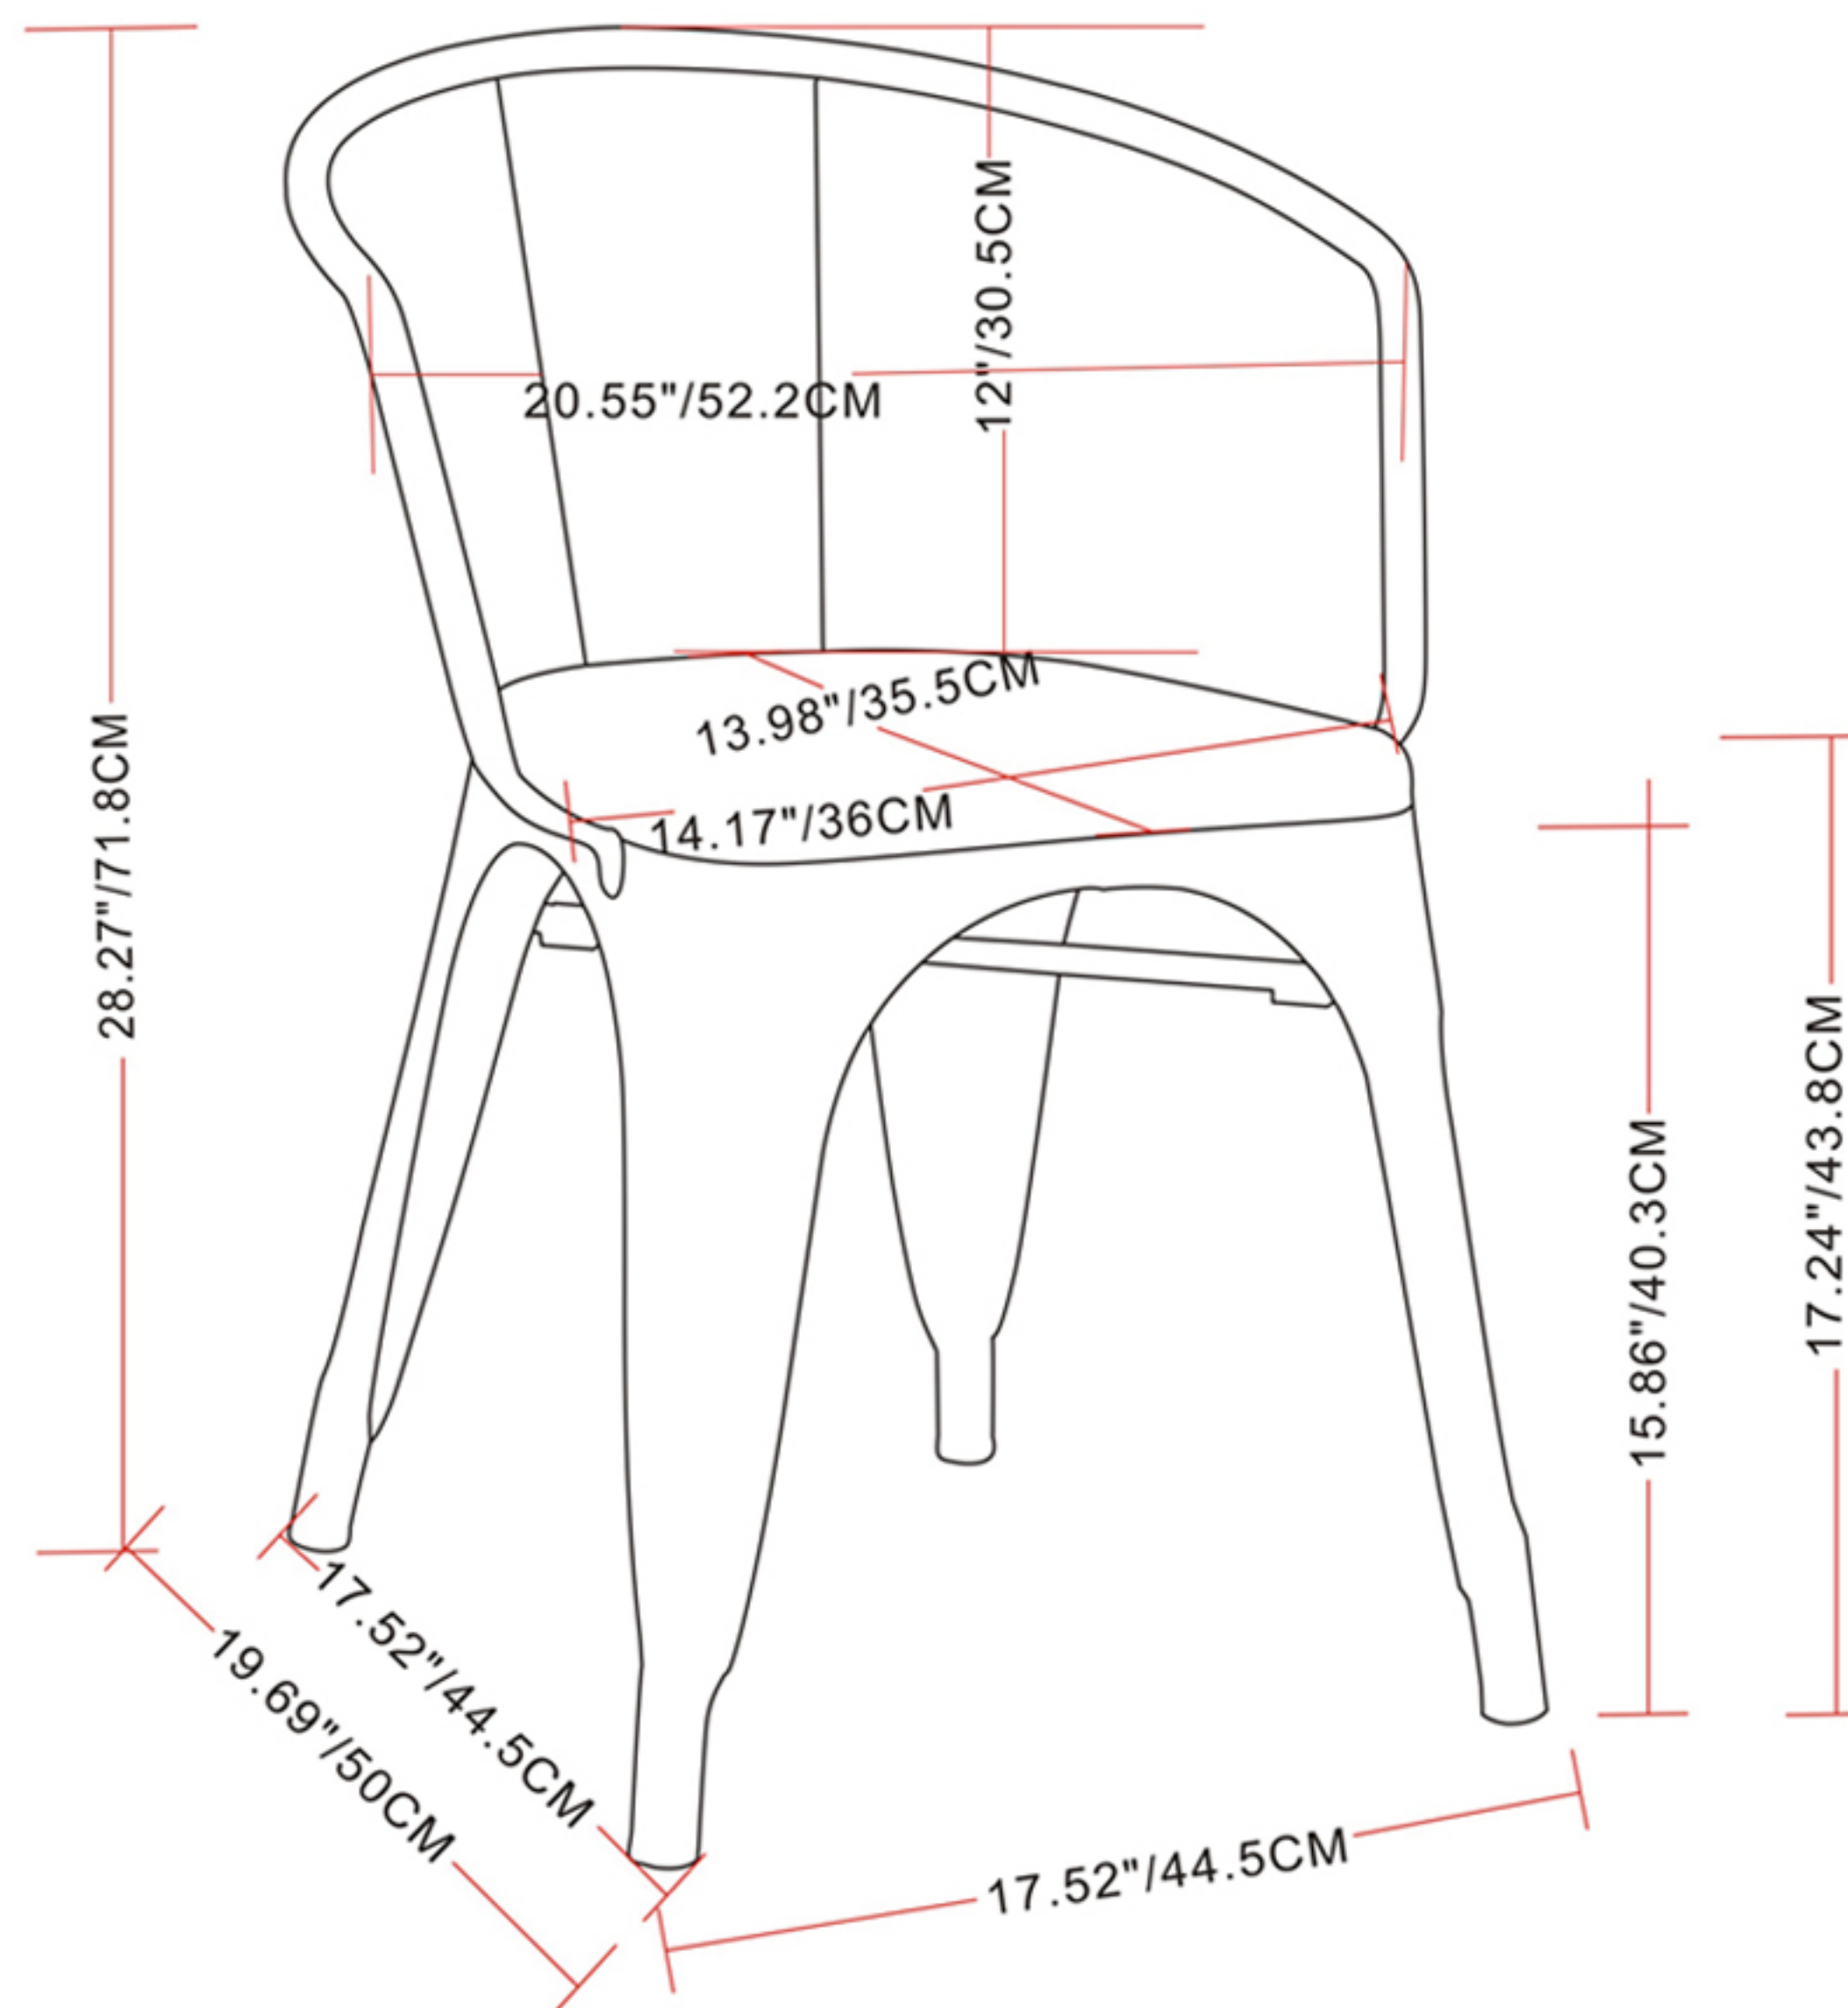

Net Weight- 99.8 ( lbs )

Net Weight: 10.3 (LBS)