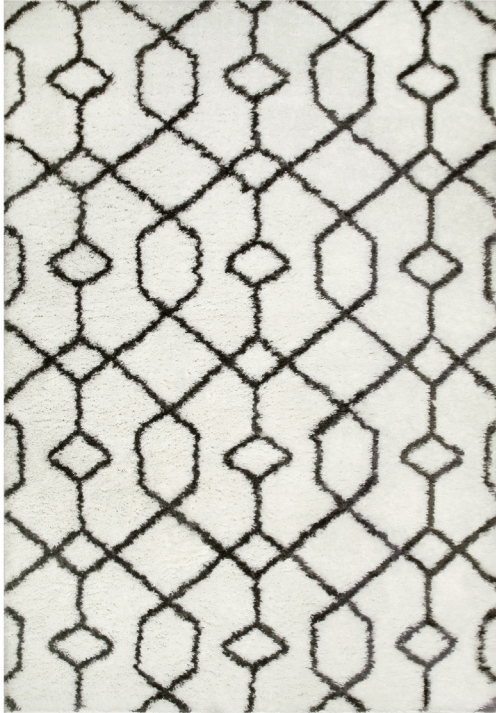

Rixelle Soft Shag Area Rug 6'7" x 9'6"  
Ivory/Charcoal

9'6"

6'7"

1.18" Thick

**SPECIFICATIONS**

<b>MATERIAL:</b>	Polypropylene	<b>CONSTRUCTION:</b>	Machine Made
<b>BACKING MATERIAL:</b>	Cotton	<b>CONSTRUCTION TECHNIQUE:</b>	Power Loom
<b>INDOOR/OUTDOOR:</b>	Indoor Use Only	<b>REMOVABLE BACKING:</b>	No
<b>SHAPE:</b>	Rectangle	<b>NON-SLIP BACKING:</b>	No
<b>COLOR:</b>	Ivory/Charcoal	<b>WATER RESISTANT:</b>	No
<b>ASSEMBLED DIMENSIONS:</b>	1.18" H x 6'7" W x 9'6" L	<b>SAFE FOR HEATED FLOORS:</b>	No
<b>ASSEMBLED WEIGHT:</b>	20.28 lbs.	<b>FLAME RETARDANT:</b>	No
<b>PILE HEIGHT:</b>	1.18"	<b>ANTI-MICROBIAL:</b>	No
<b>PILE HEIGHT VARIATION:</b>	No		
<b>RUG FRINGE OR TASSLE:</b>	No		
<b>MACHINE WASHABLE:</b>	No		
<b>RUG PAD RECOMMENDED:</b>	Yes		