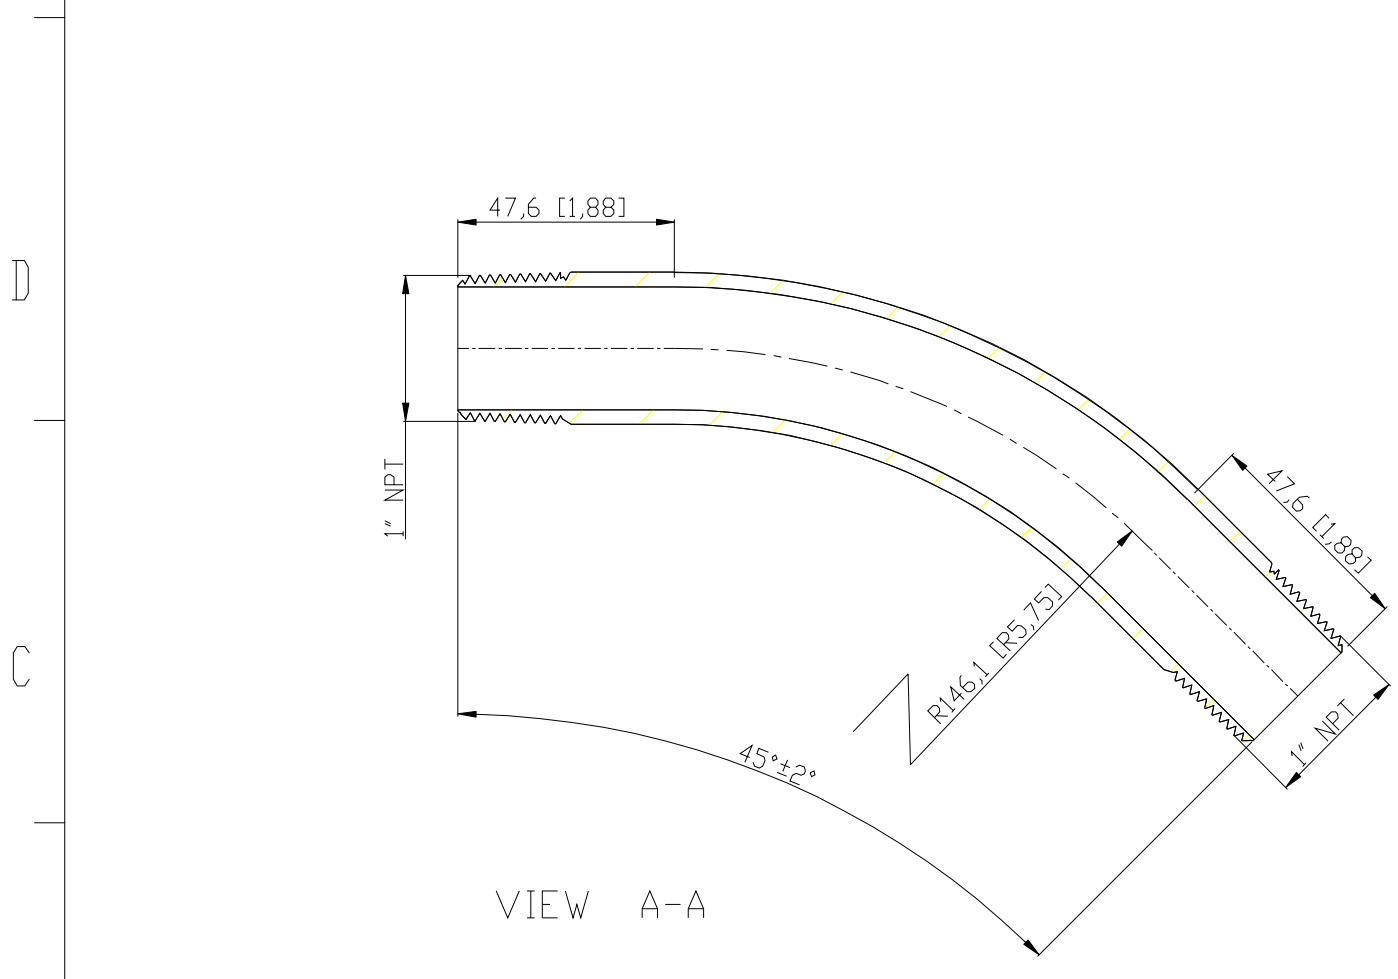

	1	2	3	4	5	6	7
	SIDES		BOTTOM				
	Material: Steel-(C1008-C1018) Galvanized						

This data sheet is for reference only .GARVIN INDUSTRIES reserves the right to make changes to the design without prior notice.

DESCRIPTION
TRADE REFERENCE TERMS

STANDARD PACKING
20 PCS

TITLE			GARVIN INDUSTRIES		
			THREADED RIGID ELBOWS		
SIZE	DWG NO.	REV			
A4	DS-RE-10045	B			