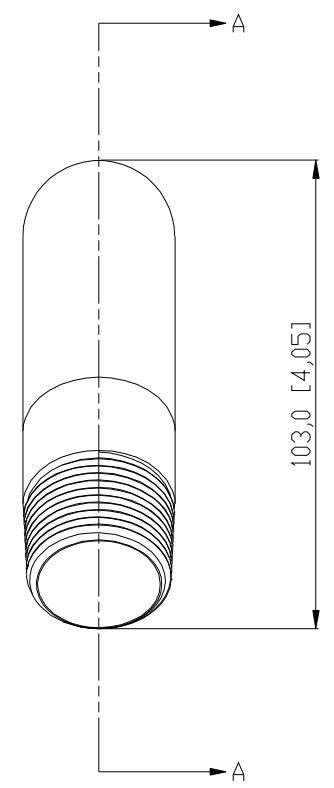

	1	2	3	4	5	6	7
	SIDES		BOTTOM				
	Material: Steel-(C1008-C1018) Galvanized						

This data sheet is for reference only .GARVIN INDUSTRIES reserves the right to make changes to the design without prior notice.

DESCRIPTION
TRADE REFERENCE TERMS

STANDARD PACKING
20 PCS

TITLE			GARVIN INDUSTRIES		
			THREADED RIGID ELBOWS		
SIZE	DWG NO.	REV			
A4	DS-RE-10045	B			