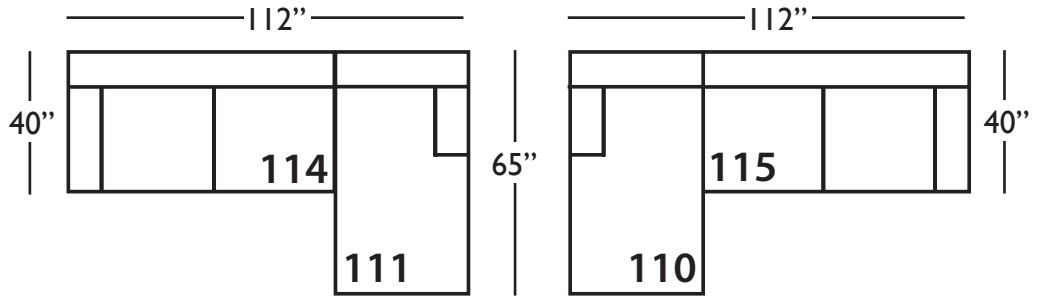

Holloway-110/111
Chaise - RSC/LSC
L37" D65" H38"

Holloway-114/115
Two Seated End - RSE/LSE
L75" D40" H38"

Seat Height 20"
Seat Depth 25"
Arm Height 29"

This is a suggested application and is subject to change.
Sizes and dimensions will vary due to the individual hand crafted techniques and materials used in every style we produce.
All furniture style names are for internal reference only, not intended for commercial use.

Fabric Availability: RG, PS, NM, RS

ECLECTIC.SPIRITED.WONDERFULLY COMFORTABLE.

HOLLOWAY • UPHOLSTERED • LOOSE PILLOW BACK

Chaise End*
L37" D65" H38"
**available as right or left seated*

2-Seat End*
L75" D40" H38"
**available as right or left seated*