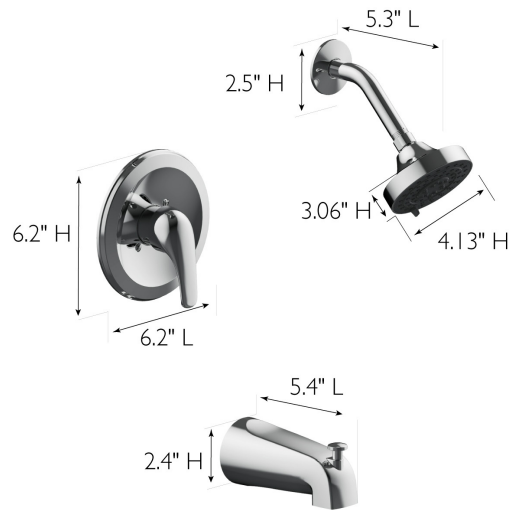

Middleton II Bath and Shower Trim with Valve

Polished Chrome

SPECIFICATIONS

MATERIAL:	Zinc/Brass	WEIGHT:	3.36 lbs.
HANDLE MATERIAL:	Zinc	PVD FINISH:	Yes
CARTRIDGE MATERIAL:	Ceramic	ESCUTCHEON INCLUDED:	Yes
WATERWAY MATERIAL:	Hybrid	VALVE INCLUDED:	Yes
VALVE MATERIAL:	Brass	PRESSURE BALANCED VALVE:	Yes
FLOW RATE:	1.8 GPM	SHOWER HEAD FUNCTIONS (QTY):	3
LOW FLOW:	Yes	SHOWER HEAD NOZZLE TYPE:	Raised
HANDLES CONFIGURATION:	Single Handle	SHOWER HEAD SHAPE:	Round
QUICK ATTACH INCLUDED:	No	SHOWER HEAD PUSH BUTTON:	No
DIMENSIONS FOR SHOWER ARM:	2.5" H x 5.3" L	TUB SPOUT DIVERTER INCLUDED:	Yes
DIMENSIONS FOR SHOWER HEAD:	3.06" H x 4.13" L		
DIMENSIONS FOR TRIM:	6.2" H x 6.2" L		
DIMENSIONS FOR SPOUT:	2.4" H x 5.4" L		