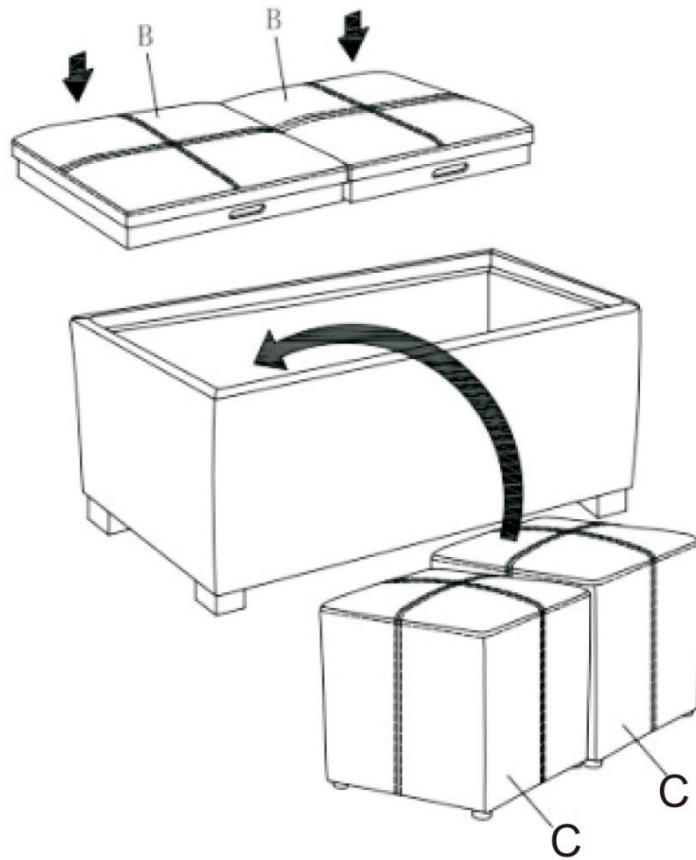

D

FEET
QTY 4

Hardware Description

1

SELF-TAPPING SCREW
Ø 3.5 X 40 mm
QTY 8

Required –
Phillips Screwdriver
Not Included

Step 1

1. Place Ottoman (A) upside down on a flat, smooth surface.
2. Attach Feet (D) using Self-tapping Screws (I) to each corner.

Note: Place Feet (D) 5 mm from each corner with holes facing outward.

Step 2

I. Turn Ottoman right side up and place Small Ottomans (C) inside and Trays (B) on top.