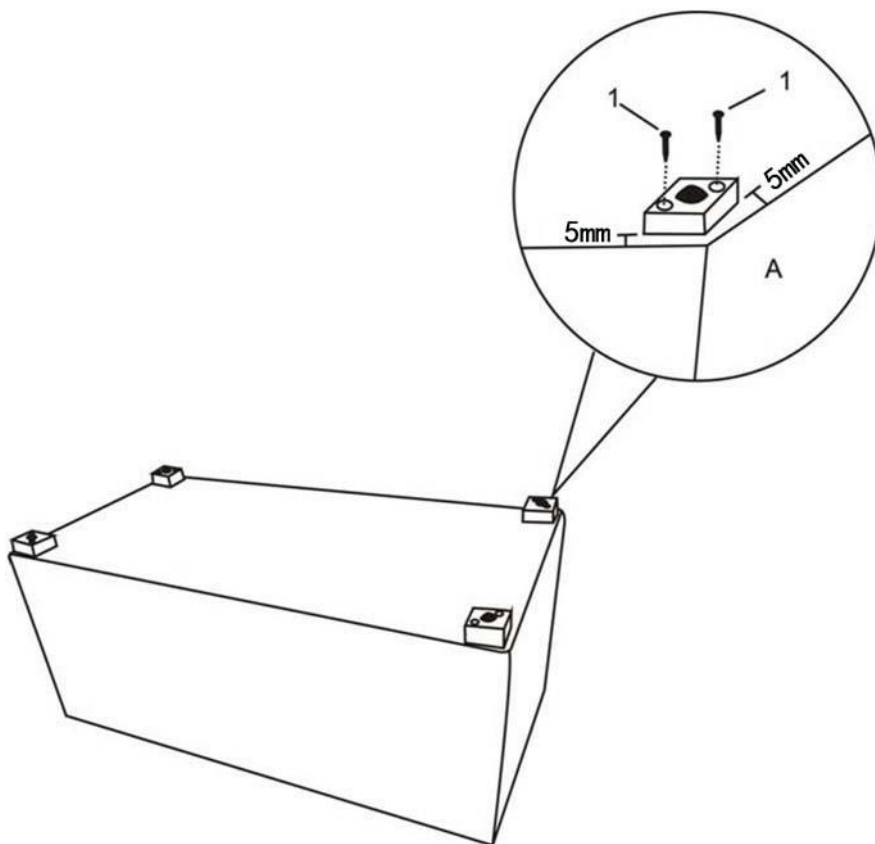

D

FEET
QTY 4

Hardware Description

1

SELF-TAPPING SCREW
Ø 3.5 X 40 mm
QTY 8

Required –
Phillips Screwdriver
Not Included

Step 1

1. Place Ottoman (A) upside down on a flat, smooth surface.
2. Attach Feet (D) using Self-tapping Screws (I) to each corner.