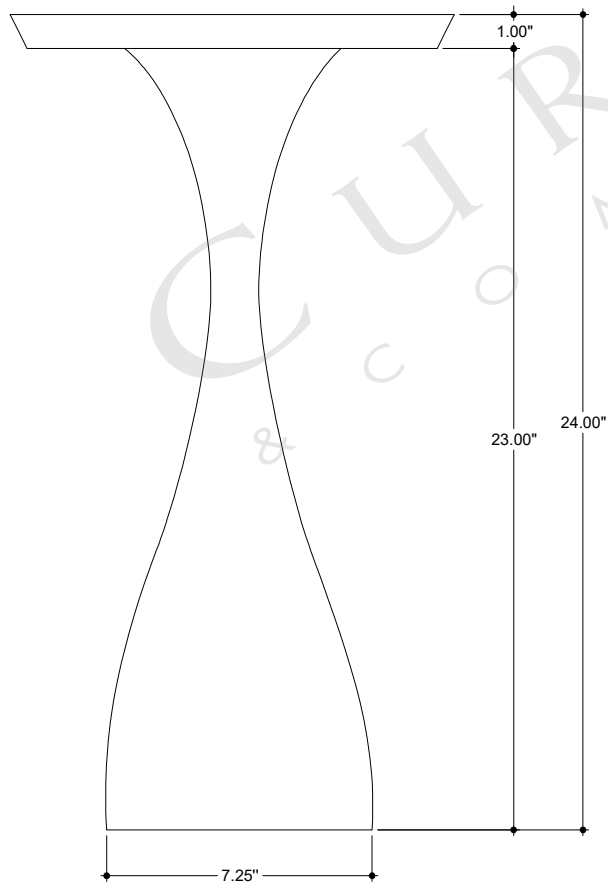

TOP VIEW

FRONT VIEW

SIDE VIEW

4000-0104

ALL WORK © 2020 CURREY & COMPANY