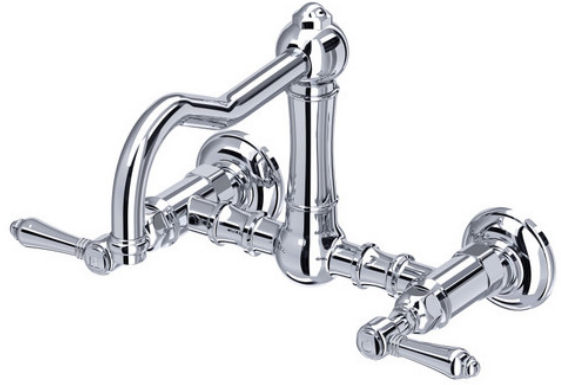

SPECIFICATIONS

DESCRIPTION

- 11" (27.94 cm) spout available, order separate part # C7445/11+FINISH
- 2" (5.08 cm) straight union extensions available, order part #C7205EXT+FINISH for a set of two
- 1/2" female NPT inlets

Acqui®

Wall Mount Bridge Kitchen Faucet With Column Spout

MODEL: A1456

For warranty or additional information, contact:

U.S.A.
houseofrohl.com/support
 1-800-777-9762

QUEBEC / MARITIMES / WESTERN CANADA
 QUÉBEC / MARITIMES / OUEST CANADIEN
 QUEBEC / MARITIMOS / CANADA OCCIDENTAL
houseofrohl.ca/support
 1-866-473-8442

ONTARIO
houseofrohl.ca/support
 1-800-287-5354

SPÉCIFICATIONS

LA DESCRIPTION

- Bec de 11" (27,94 cm) disponible, commandez la pièce séparée # C7445/11+FINISH
- Rallonges d'union droites de 2" (5,08 cm) disponibles, commandez la pièce #C7205EXT+FINISH pour un ensemble de deux
- Entrées NPT femelle 1/2"