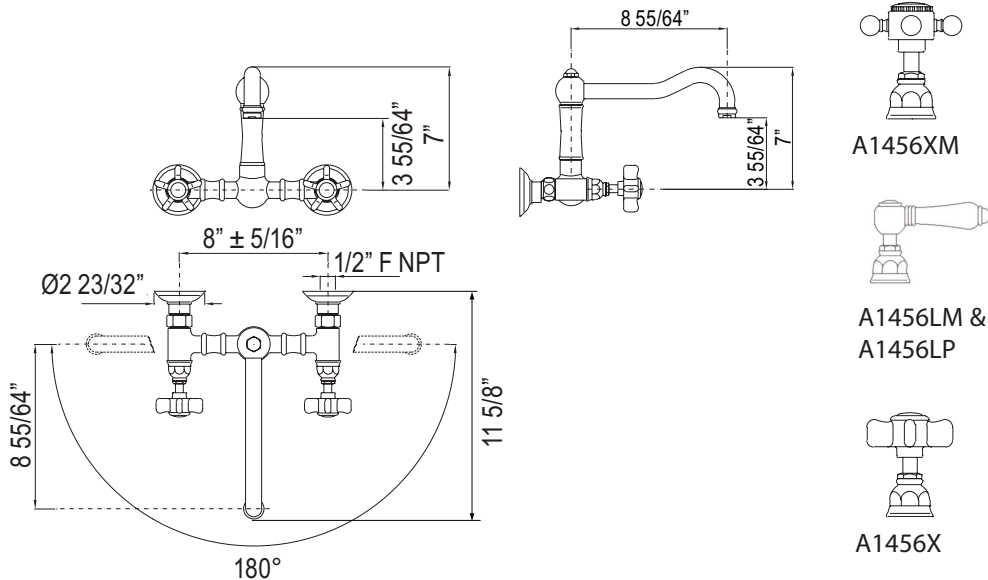

For warranty or additional information, contact:

U.S.A.
houseofrohl.com/support
1-800-777-9762

QUEBEC / MARITIMES / WESTERN CANADA
QUÉBEC / MARITIMES / OUEST CANADIEN
QUEBEC / MARITIMOS / CANADA OCCIDENTAL
houseofrohl.ca/support
1-866-473-8442

ONTARIO
houseofrohl.ca/support
1-800-287-5354