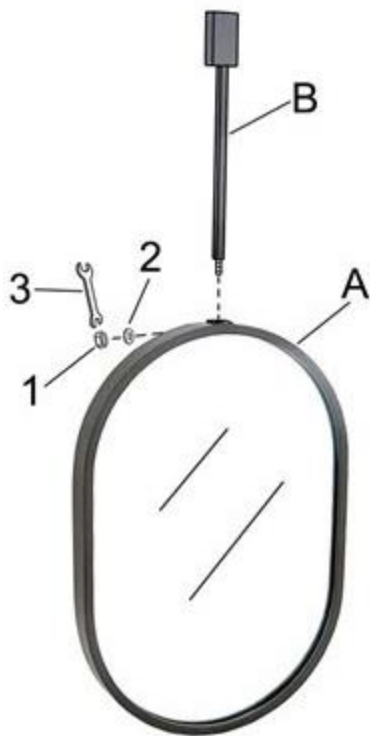

ASSEMBLY INSTRUCTIONS

ITEM NO:218315

Parts required

1		Nut	Φ6MM	1pc
2		Flat washer	Φ6MM	1pc
3		Wrench		1pc

A		1pc
B		1pc

1.

2.