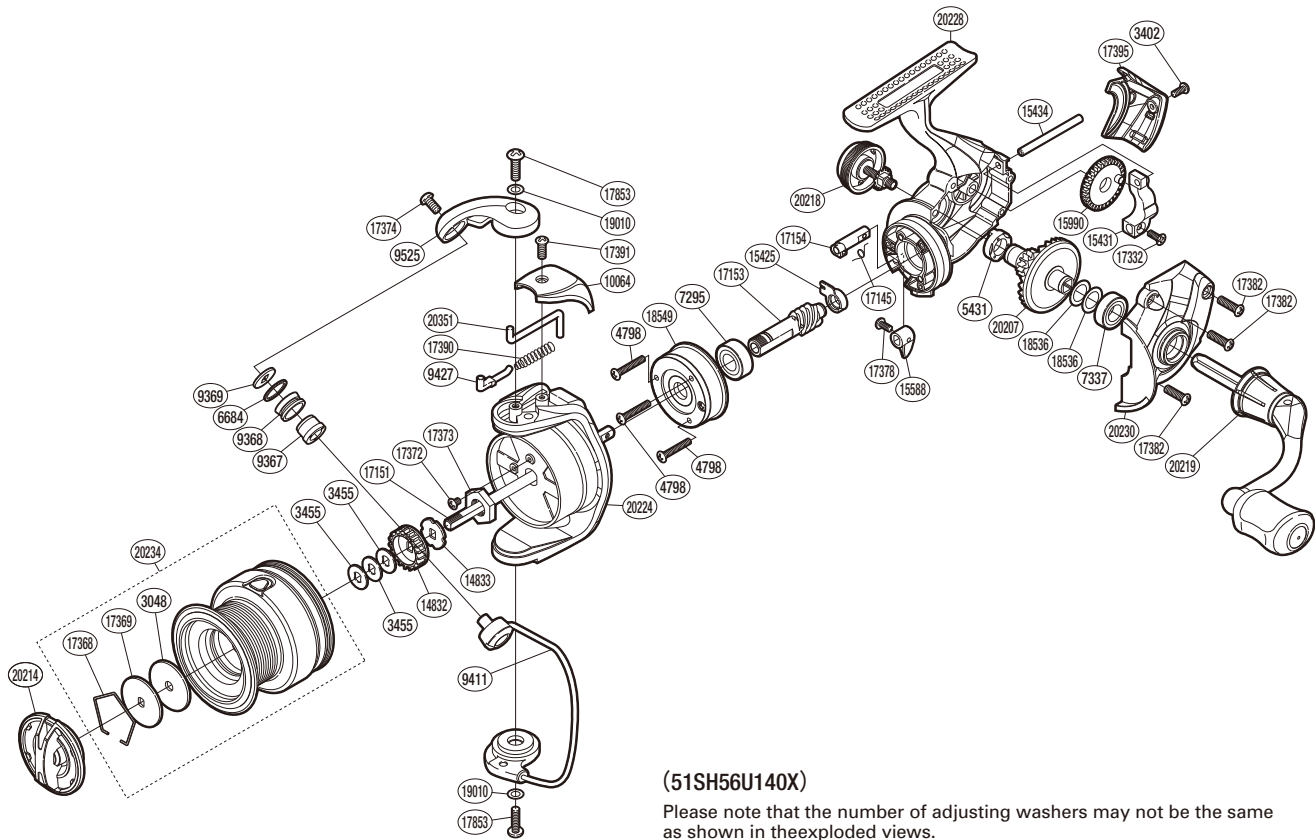

## FX2000FC

Part No.	Description	Part No.	Description	Part No.	Description
RD 3048	Drag Washer	RD15425	Pinion Gear Bushing	RD17390	Bail Spring
RD 3402	Screw	RD15431	Oscillating Slider	RD17391	Screw
RD 3455	Spool Washer	RD15434	Oscillating Guide	RD17395	Rear Protector
RD 4798	Screw	RD15588	Anti-Reverse Lever	RD17853	Screw
RD 5431	Drive Gear Bushing	RD15990	Oscillating Gear	RD18536	Washer
RD 6684	Line Roller Spacer	RD17145	Anti-Reverse Cam Spring	RD18549	Roller Clutch Assembly
RD 7295	Ball Bearing	RD17151	Main Shaft	RD19010	Washer
RD 7337	Ball Bearing	RD17153	Pinion Gear	RD20207	Drive Gear
RD 9367	Line Roller Bushing	RD17154	Anti-Reverse Cam	RD20214	Drag Knob Assembly
RD 9368	Line Roller	RD17332	Screw	RD20218	Handle Screw Cap
RD 9369	Line Roller Washer	RD17368	Drag Washer Retainer	RD20219	Handle Assembly
RD 9411	Bail Assembly	RD17369	Key Washer	RD20224	Rotor
RD 9427	Bail Spring Guide A	RD17372	Screw	RD20228	Body
RD 9525	Bail Arm	RD17373	Rotor Nut	RD20230	Side Cover
RD10064	Bail Spring Cover	RD17374	Screw	RD20234	Spool Assembly
RD14832	Spool Support A	RD17378	Screw	RD20351	Bail Trip Lever
RD14833	Spool Support B	RD17382	Screw		