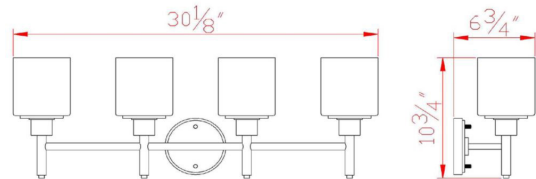

Aubrey 4-Light Vanity Light
Satin Nickel

SPECIFICATIONS

MOUNTING:	Wall Mount	LED BRIGHTNESS (LUMENS):	N/A
SLOPED CEILING ADAPTABLE:	No	LED COLOR CORRELATED TEMPERATURE (CCT):	N/A
LAMP TYPE 1:	4 lamps 60W Incandescent	LED COLOR RENDERING INDEX (CRI):	N/A
BULB INCLUDED:	No	LED EFFICACY:	N/A
WATTS PER BULB:	60W	LED AVERAGE RATED LIFE:	N/A
TOTAL WATTAGE:	240W	ENERGY EFFICIENT:	No
DIMMABLE:	Yes	LIGHTING AMPS:	N/A
MATERIAL CONSTRUCTION:	Steel	VOLTAGE:	120V
ASSEMBLED DIMENSIONS:	10.75" H x 30.1" L x 6.75" D		
WEIGHT:	6.93 lbs.		
BACKPLATE DIMENSIONS:	5" H x 5" W		
CANOPY/PLATE DIMENSIONS:	N/A		
GLASS/SHADE DIMENSIONS:	5.3" H x 4.75" L x 4.75" D		
GLASS/SHADE MATERIAL:	Glass		
GLASS/SHADE TYPE:	Frosted		
GLASS/SHADE COLOR:	White		