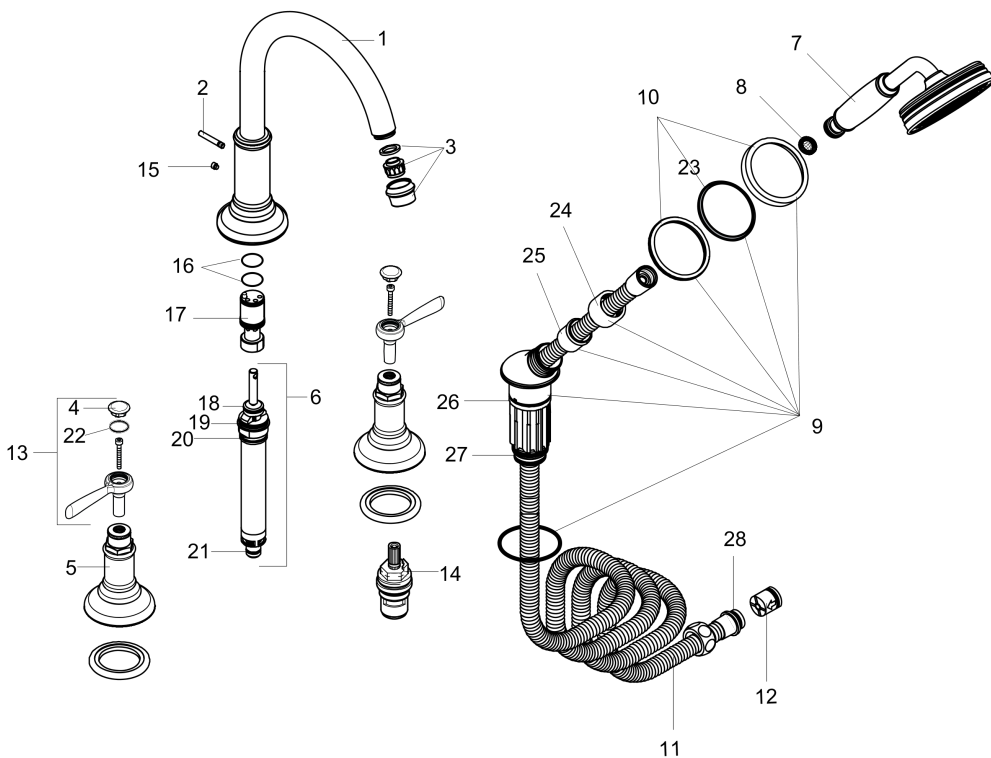

## Product image

## Scale drawing

**AXOR Montreux**  
**4-Hole Roman Tub Set Trim with Lever Handles and 1.8 GPM Handshower**  
Finishes : **chrome**    Part no. : **16555001**

## Exploded drawing

Year of production: >01/19

**AXOR Montreux**  
**4-Hole Roman Tub Set Trim with Lever Handles and 1.8 GPM Handshower**  
 Finishes : **chrome** Part no. : **16555001**

## Spare parts list

Year of production: >01/19

Pos.	Description	Part no.	PC	PU
1	spout cpl.	98606000	0	1
2	diverter knob	98607000	0	1
3	aerator M22x1 (25 l/min)	98575000	0	1
4	set of screw covers, cold / hot water / neutral	97987000	0	1
5	escutcheon	98605000	0	1
6	selector assy	96775000	0	1
7	handshower	04695000	0	1
8	filter packing	94246000	0	1
9	shower holder, assy	96433000	0	1
10	escutcheon for shower holder	96237000	0	1
11	shower hose 2,00 m	94148000	0	1
12	set of non return valves DW 15	94074000	0	1
13	handle	16691000	0	1
14	shut off unit left closing	94008000	0	1
15	hollow set screw M6x6	97660000	0	1
16	O-ring 20x1,5	98197000	0	1
17	guide tube	92214000	0	1
18	O-Ring 14x2,5	98189000	0	1
19	O-Ring 23x2,5	98183000	0	1
20	O-Ring 22x2	98185000	0	1
21	O-ring 9x2,5	98217000	0	1
22	O-ring 16x2	98133000	0	1
23	escutcheon chuck	97105000	0	1
24	nut	97584000	0	1
25	insert for shower holder	96942000	0	1
26	O-ring 38x2,5	98198000	0	1
27	O-Ring 28x2	98194000	0	1
28	O-ring 11x2	98127000	0	1