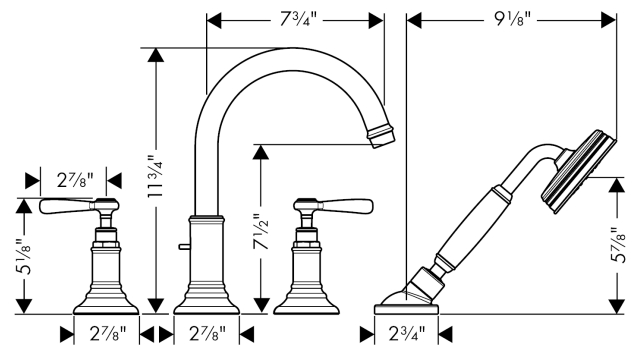

### Features

- Flow: 5.28 GPM (20 L/Min)
- 90° ceramic valves
- Integrated double backflow prevention

## Scale drawing

**AXOR Montreux**  
**4-Hole Roman Tub Set Trim with Lever Handles and 1.8 GPM Handshower**  
Finishes : **chrome**    Part no. : **16555001**

## Exploded drawing

Year of production: >01/19

**AXOR Montreux**  
**4-Hole Roman Tub Set Trim with Lever Handles and 1.8 GPM Handshower**  
 Finishes : **chrome** Part no. : **16555001**