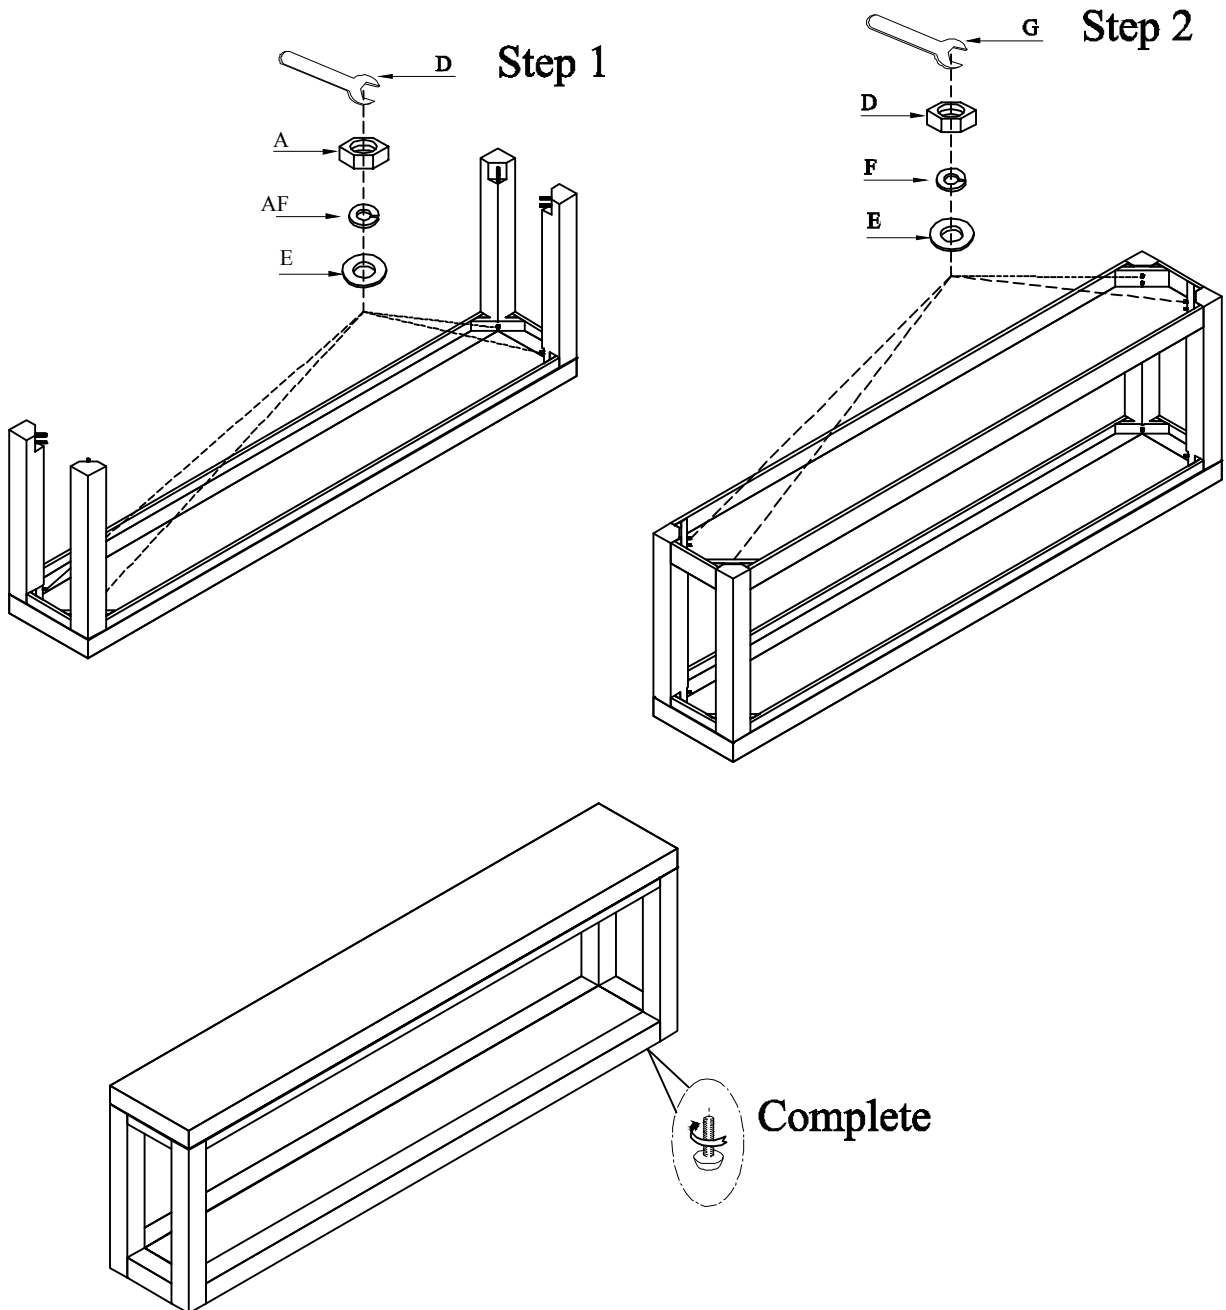

Item: 638-85425-BLK LONG CONSOLE

Thank you for purchasing this quality product. Be sure to unpack carefully looking for small parts which may have come loose during shipment.

Read all instruction and study the drawing carefully before starting the assembly process:

**HARDWARE PACK**

NO	DRAWING	DESCRIPTION	SIZE	Q'TY
A		NUT	Φ 5/16"×12	12PCS
B		LOCK WASHER	Φ 5/16"×12×3	12PCS
C		FLAT WASHER	Φ 5/16"×19×2	12PCS
D		WRENCH	12mm	1PC

Adjust levelers if needed, to level case on uneven floor