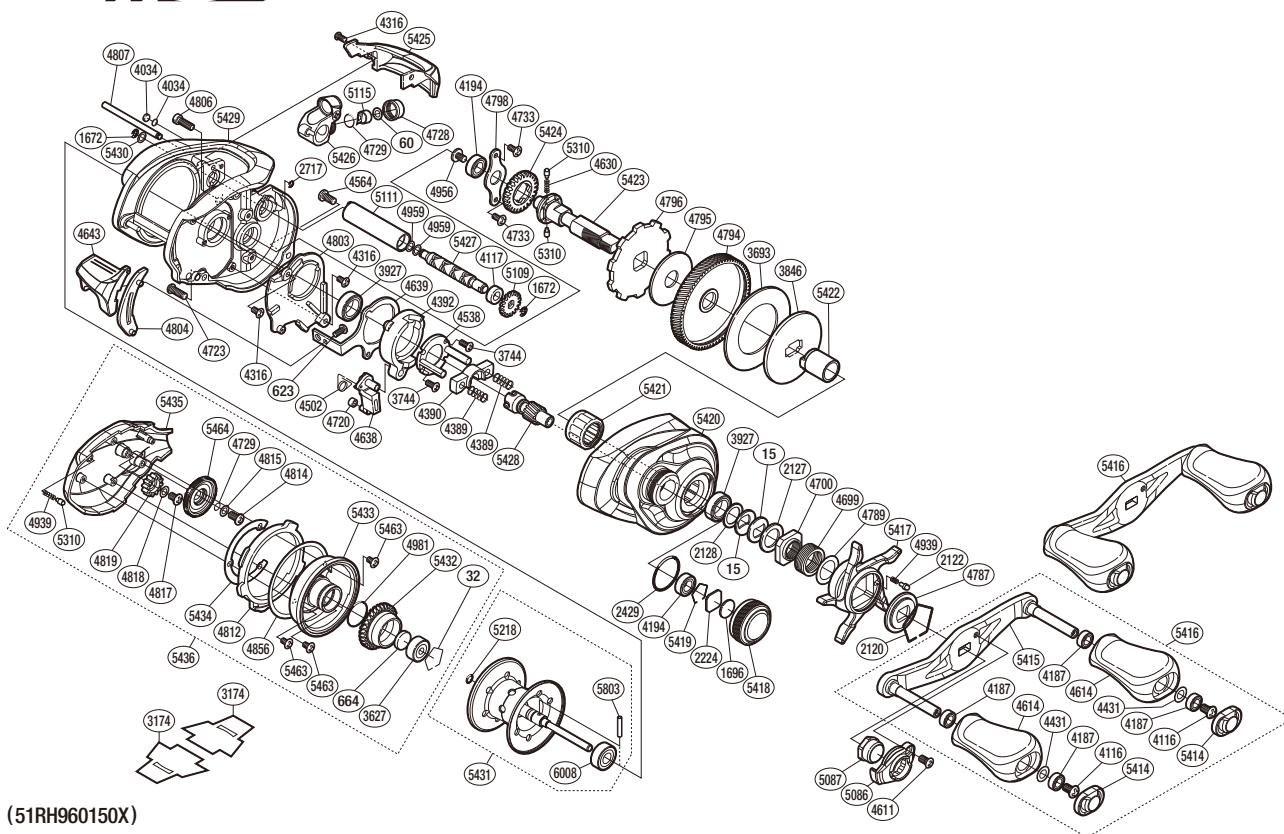

## META MGL-R

(51RH960150X)

#	Part No.	Description	#	Part No.	Description	#	Part No.	Description
15	10D60	Drag Spring Washer	4638	10S2U	Clutch Pawl	5115	10FFU	Line Guide Pawl
32	10GEW	Bearing Retainer	4639	10QGF	Clutch Plate	5218	10EZ7	O Ring
60	10CFW	Spacer	4643	10MWD	Quick-Fire II Clutch Bar	5310	10HJG	Idle Gear Pin
623	103C0	Screw	4699	10A71	Star Drag Spring	5414	10TNK	Handle Knob Seal
664	1057S	Spacer B	4700	10A0B	Star Drag Nut	5415	101GH	Handle Shank Assembly
1672	105NC	E Lock	4720	1048C	Clutch Pawl Bushing	5416	10TR0	Handle Assembly
1696	10896	Cast Control Spacer	4723	103CG	Screw	5417	10TN0	Star Drag
2120	10KXV	Click Plate Retainer	4728	10FJD	Pawl Cap	5418	10TMK	Cast Control Cap
2122	10BT0	Click Pin	4729	108WQ	O Ring	5419	10R0Q	Bearing Retainer
2127	10J1N	Star Drag Spacer	4733	10LVD	Screw	5420	101GE	Right Side Plate
2128	105PW	Bearing Washer	4787	10J1Y	Star Drag Click Plate	5421	10TM8	Roller Clutch Bearing
2224	1085F	Spool Tension Spacer	4789	10HHM	Washer	5422	10TMS	Roller Clutch Inner Tube
2429	108WK	O Ring	4794	10CM1	Drive Gear	5423	10TMX	Drive Shaft
2717	105NB	E Lock	4795	10CJ1	Drag Washer	5424	10TQ5	Idle Gear
3627	105C0	Ball Bearing	4796	10D6X	Anti-Reverse Ratchet	5425	10TPU	Level Wind Protector
3693	1071U	Drag Washer	4798	109T2	Drive Shaft Retainer	5426	10NYJ	Line Guide
3744	10LVH	Screw	4803	10BVJ	Clutch Guard	5427	10TPQ	Worm Shaft
3846	10D3N	Key Washer	4804	1096Y	Clutch Bar Guide	5428	10TPY	Pinion Gear
3927	10EX8	Ball Bearing	4806	10M2E	Screw	5429	101S5	Frame
4034	108Q2	Anti-Thrust Washer	4807	10GUE	Level Wind Guide	5430	10GA0	Washer
4116	103E9	Screw	4812	10BAF	Side Plate Cam Lever	5431	101XV	Spool Assembly(With Bearing)
4117	10PXY	Bushing	4814	103LE	Screw	5432	101S2	Brake Pipe Gear
4187	104VX	Ball Bearing	4815	10GFB	Washer	5433	101S3	Brake Case
4194	105BP	Ball Bearing	4817	103L7	Screw	5434	108AW	Washer
4316	10MT2	Screw	4818	10G6W	Washer	5435	10194	Left Side Plate
4389	104BU	Yoke Spring	4819	10CLF	Idle Gear	5436	101S0	Left Side Plate Assembly
4390	1046S	Yoke	4856	104MZ	Washer	5463	103N7	Screw
4392	10KSB	Clutch Cam	4939	10988	Click Spring	5464	101UJ	Br Dial
4431	10G8G	Washer	4956	10PVT	Screw	5803	10MD0	Spool Clutch Pin
4502	104CN	Clutch Pawl Spring	4959	10GFJ	Washer	6008	10TMG	Ball Bearing
4538	10F42	Clutch Cam Retainer	4981	10LA8	O Ring			
4564	10LZD	Screw	5086	10Q5S	Handle Retainer			
4611	103EE	Screw	5087	10FFF	Handle Nut			
4614	10329	Handle Knob	5109	10FNX	Idle Gear	3174	10PBQ	Reel Seat Spacer (Accessory)
4630	10JDX	Idle Gear Spring	5111	10NFW	Level Wind Guard	4692	10LQ0	B-100 Oil (Accessory)