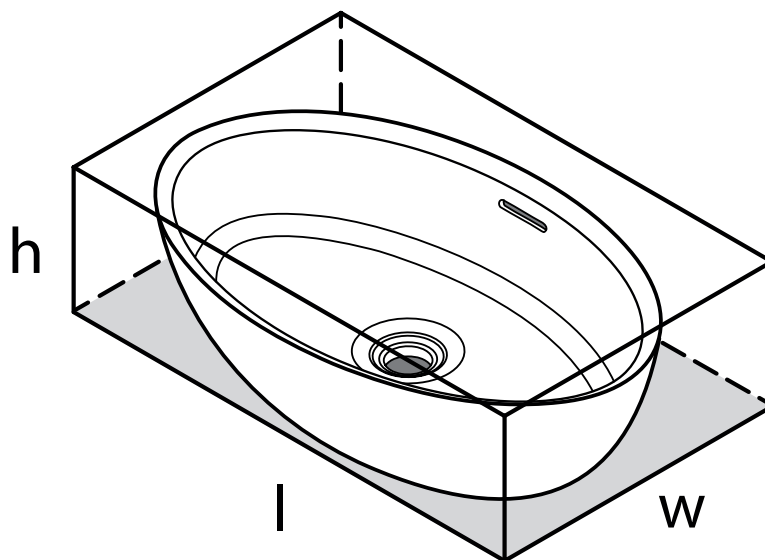

Corvara™

22" x 13" Oval Vessel Lavatory Sink

MODEL: COR-55

$l = 550\text{mm}/21\frac{5}{8}"$

$w = 341\text{mm}/13\frac{3}{8}"$

$h = 160\text{mm}/6\frac{1}{4}"$

For warranty or additional information, contact: