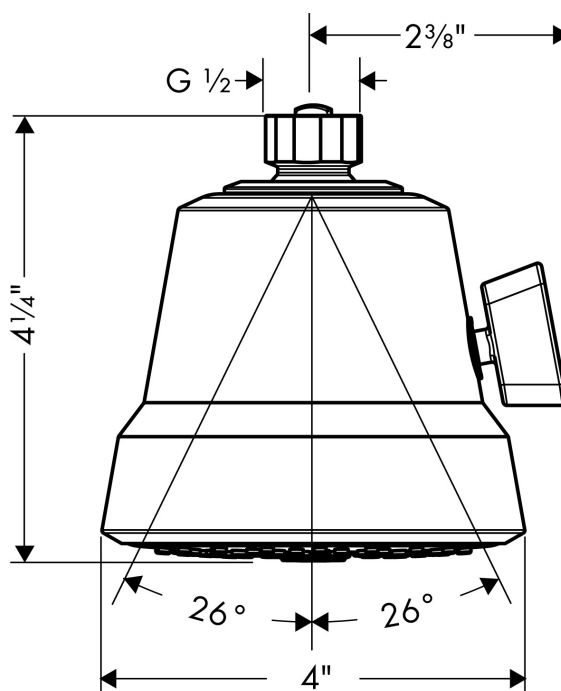

AXOR

hansgrohe

Brand hansgrohe
Art. Name **Club** Showerhead 100 3-Jet, 1.5 GPM
Art. Nr. 04928000
Surface chrome
Pos. 1

Product Picture

Drawing

Technology

Features

- Spray modes: Full, Pulsating Massage, Intense Turbo
- 75 no-clog spray channels
- 360° Control spray mode adjustment