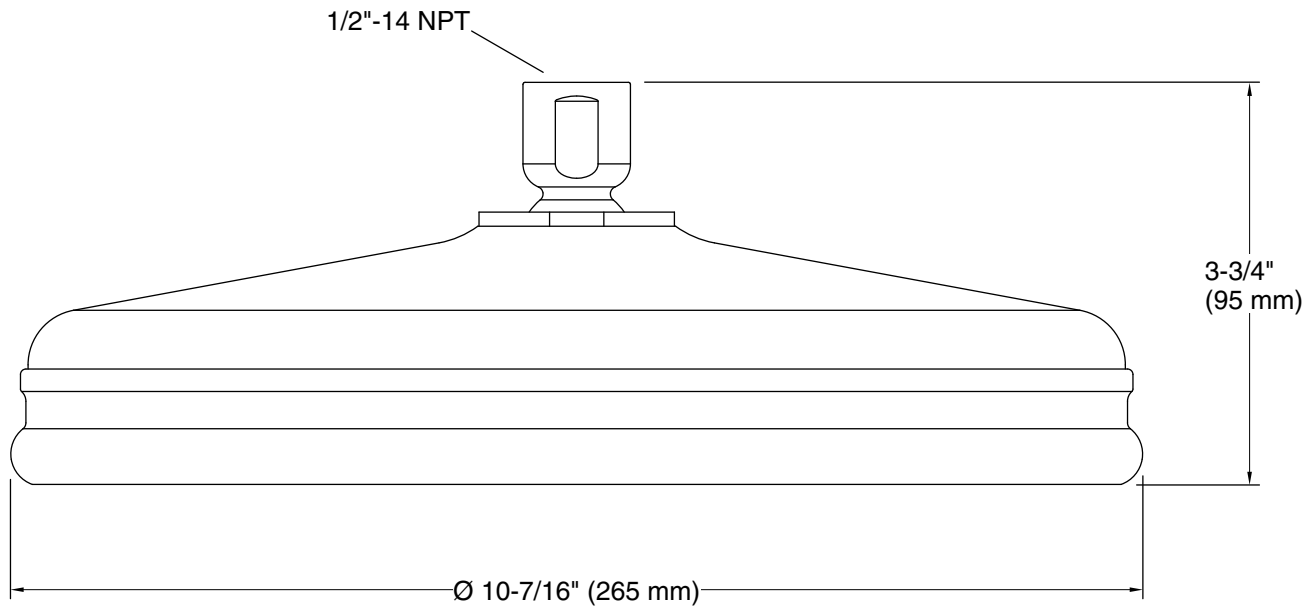

**Technical Information**

All product dimensions are nominal.

**Spout:**

Shower/Rainhead rated max flow: 2.5 gal/min (9.5 l/min)

**Notes**

Install this product according to the installation instructions.