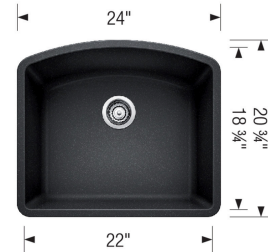

DIAMOND SINGLE SILGRANIT

Sink Specifications

Color	SKU
Café	440172
Metallic Gray	440173
Anthracite	440174
White	440175
Biscuit	440176
Truffle	441281
Cinder	441468
Concrete Gray	442750
Coal Black	442906

Design and Planning Tips

- Min cabinet size: 27 in
- Bowl depth: 10 in (254.0 mm)

What is included:

Installation instructions

Cut-out template

Limited Lifetime Warranty

Undermount installation only

Minimum cabinet size 27"

Cut-out Dimensions:

Cut-out Length: 22.5"

Cut-out Width: 19.3"

Cut-out Below Counter Depth: 10.79"

Sink Bowl Dimensions:

Sink Bowl Length (left-to-right): 22"

Sink Bowl Width (front-to-back): 18.81"

Sink Bowl Depth: 10"

Drain hole compatible with 3.5" strainers or waste flanges