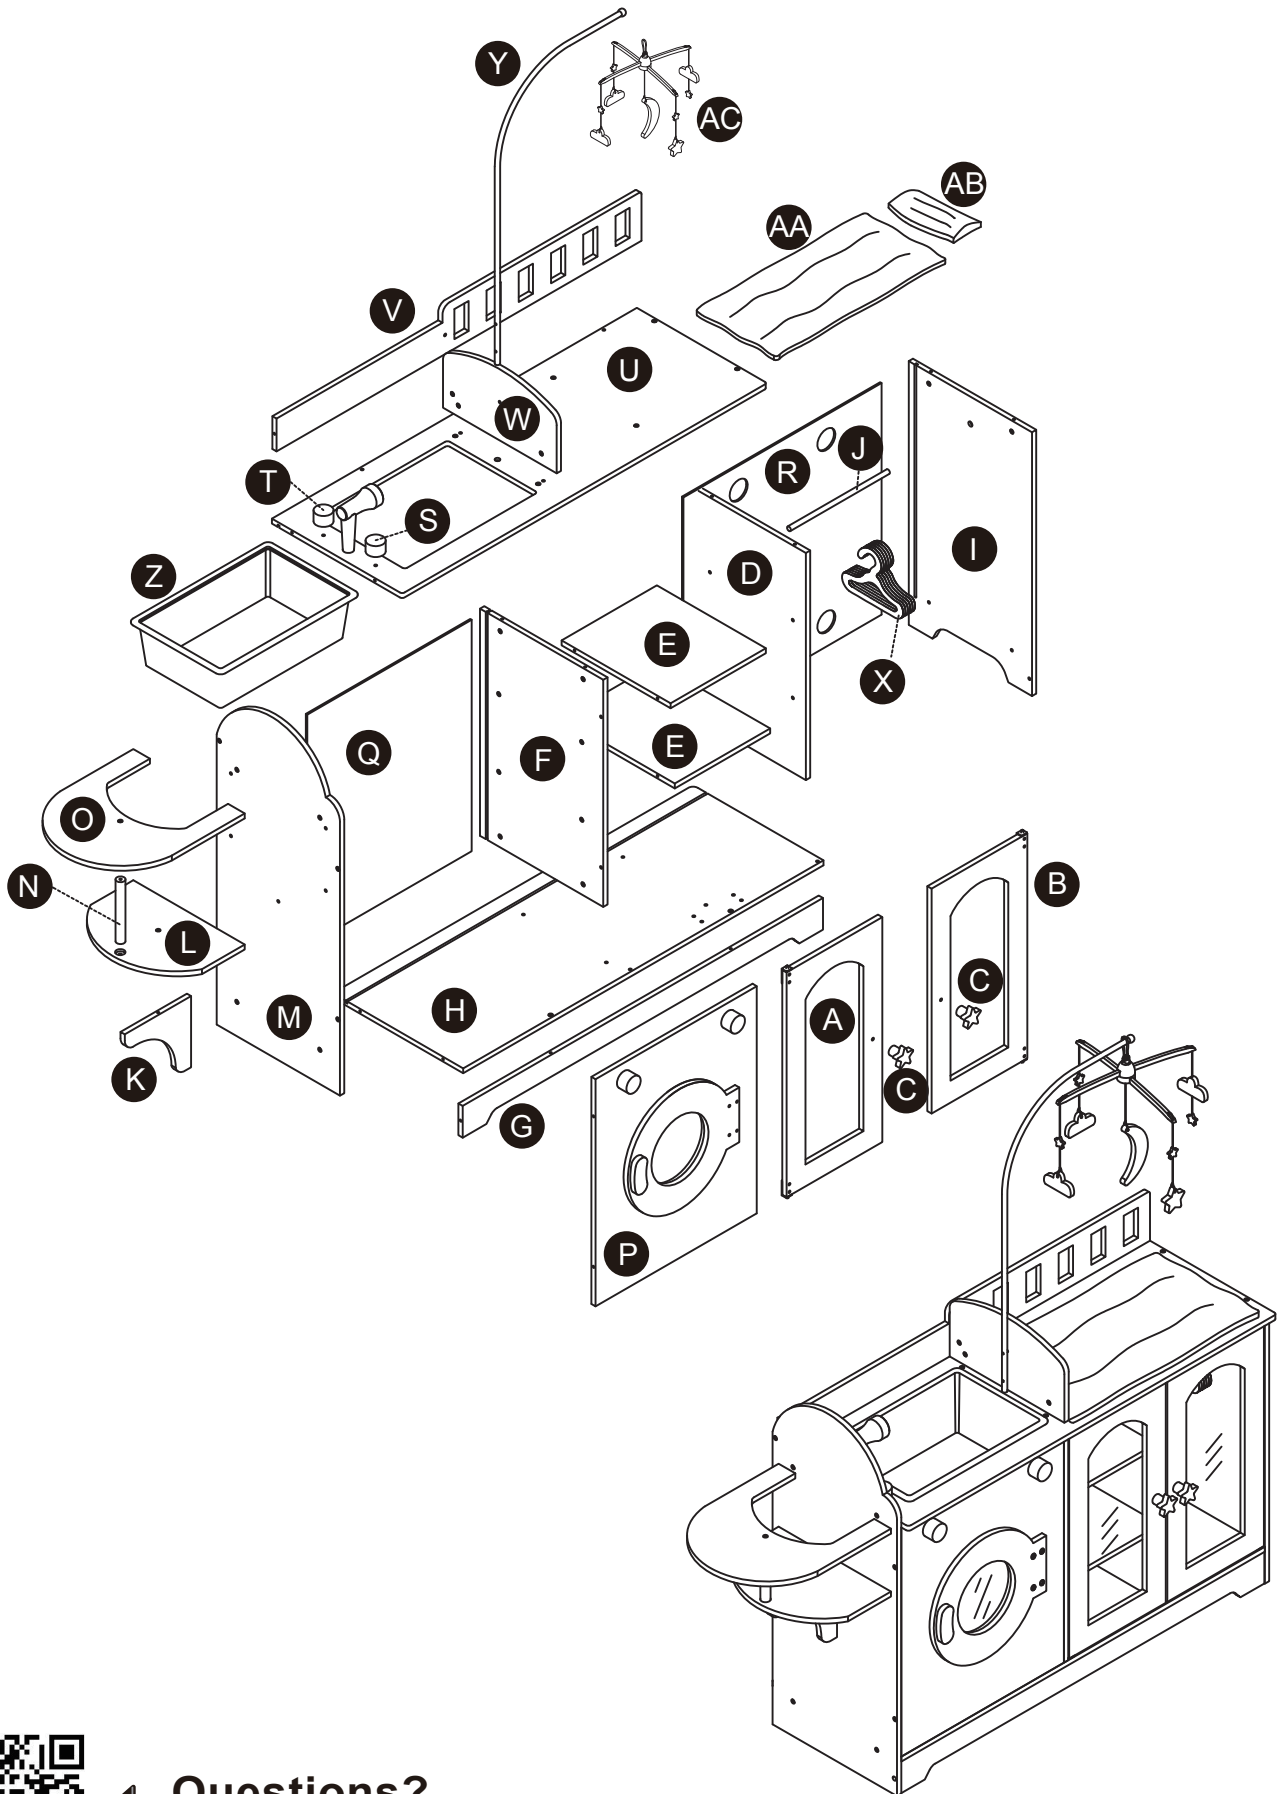

Mon - Fri 9:00am ~ 5:00pm GMT+8

✉ sales_ec@teamson.com

Thank you for choosing Teamson Kids

Exploded Drawing

← **Questions?**
Scan Here

Product Parts

A

B