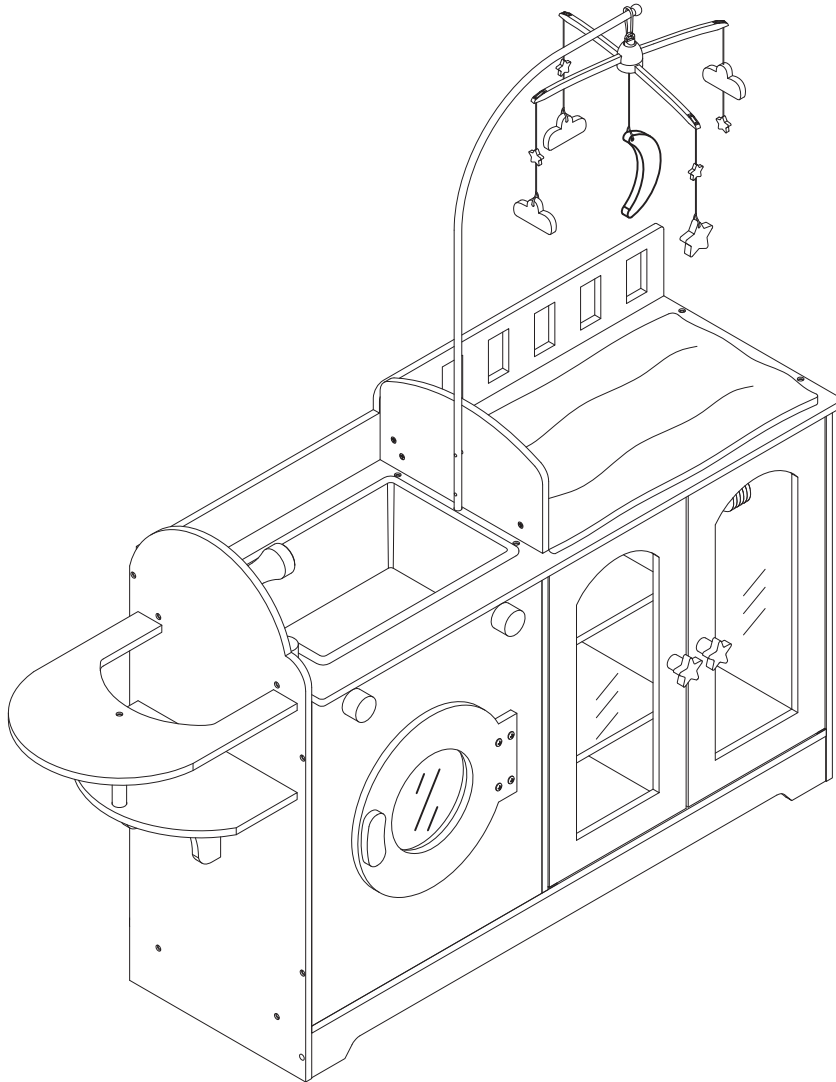

Olivia's Little World Olivia's Classic 6 in 1 Baby Doll Changing Station with Storage - Pink / Purple

TD-13522A

WARNING

CHOKING HAZARD-small parts
Not for children under 3yrs
The toy is to be assembled by an adult.