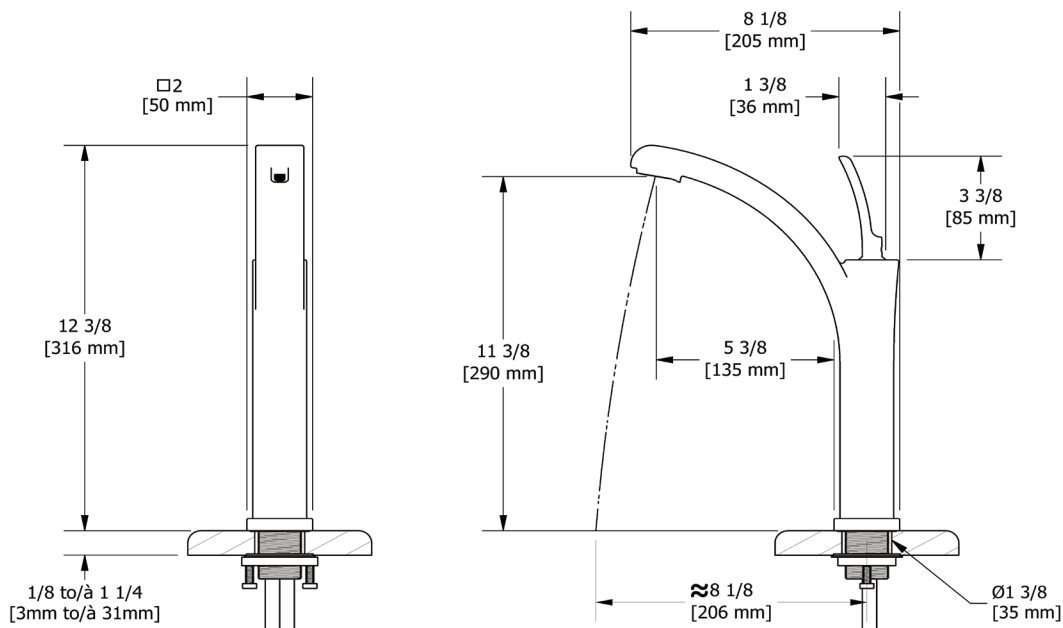

For warranty or additional information, contact:

U.S.A.
houseofrohl.com/support
1-800-777-9762

QUEBEC / MARITIMES / WESTERN CANADA
QUÉBEC / MARITIMES / OUEST CANADIEN
QUEBEC / MARITIMOS / CANADA OCCIDENTAL
houseofrohl.ca/support
1-866-473-8442

ONTARIO
houseofrohl.ca/support
1-800-287-5354