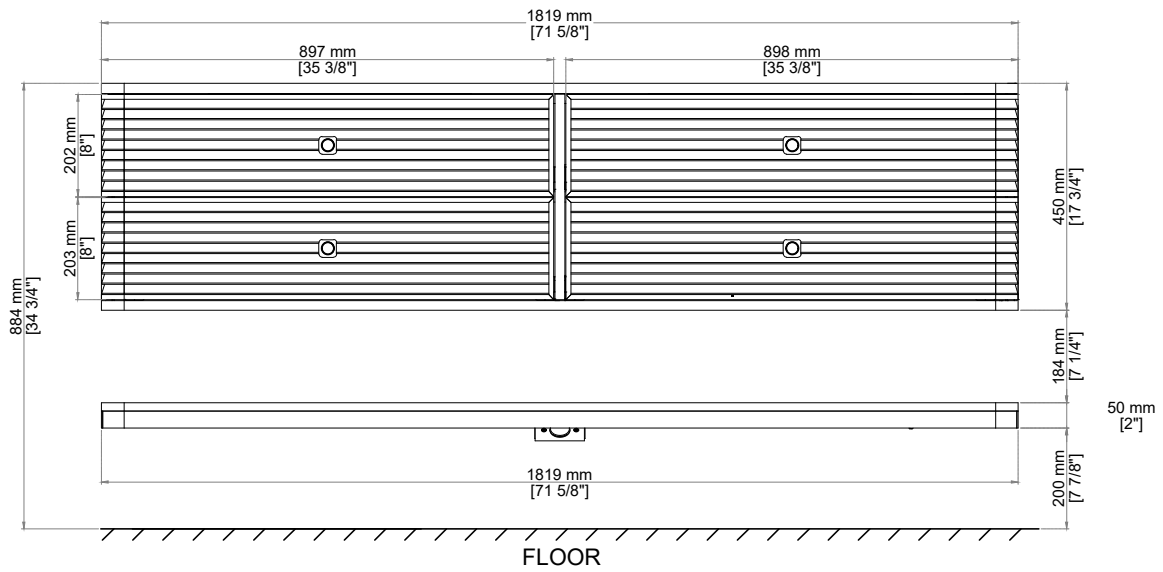

ALLAMARI 72" DOUBLE VANITY

D640-V72-SBL
D640-V72-DMS

Ø^^Ú[, ^!ÁÓ[{] æã|^

Features and Materials

Solids: Ash
Veneers: Ash
Panels: Moisture-Resistant MDF
Installation Type: Wall mounted
Number of Drawers: Four
Dividers & Organizers: Ash Veneer over moisture-resistant MDF
Drawer Box Material and Finish: Ash Veneers over Moisture Resistant MDF, English Dovetail Joinery
USB/Power Component: No
Assembly Type: Installation of Optional 3cm Top with Sink
Assembly Type: Cabinet comes fully assembled
Hardware Material and Finish: Steel in Champagne Brass
Number of Basins: Two, With Optional 3cm Top
Vanity Top Included: No, Optional 3cm Tops Available with Sinks
Overflow: Yes, Front Facing
Fits Drain Hole Size: 1 3/4"
Full Extension, Soft Close Glides

Dimension

Width: 71-5/8"
Depth: 21-1/2"
Height: 34-3/4"
Rough-In Height: 23-1/2"

JAMES MARTIN VANITIES®

ALLAMARI 72" DOUBLE VANITY

D640-V72-SBL
D640-V72-DMS

Drawer Organizer

Knob

Front View

ALLAMARI 72" DOUBLE VANITY

D640-V72-SBL
D640-V72-DMS

JAMES MARTIN
VANITIES®

Features and Materials

Solids: Ash, Poplar
Veneers: Ash, Poplar
Panels: Moisture-Resistant MDF
Installation Type: Wall mounted
Number of Basins: Two, With Optional 3cm Top
Vanity Top Included: No, Optional 3cm Tops Available with Sinks
Overflow: Yes, Front Facing
Number of Drawers: Four
Removable Organizer: No
Drawer Box Material and Finish: Ash Veneers and Poplar Veneers over Moisture Resistant MDF
English Dovetail Joinery
USB/Power Component: No
Assembly Type: Installation of Optional 3cm Top with Sink
Assembly Type: Cabinet comes fully assembled
Hardware Material and Finish: Hanger Steel in Champagne Brass, FM-2189.
Fits Drain Hole Size: 1 3/4"
Full Extension, Soft Close Glides
Adjustable Levelers

Dimension

Width: 71-5/8"
Depth: 21-1/2"
Height: 34-3/4"
Rough-In Height: 23-1/2"

Visit website for warranty and installation information
<http://www.jamesmartinvanities.com>

JAMES MARTIN VANITIES®

ALLAMARI 72" DOUBLE VANITY