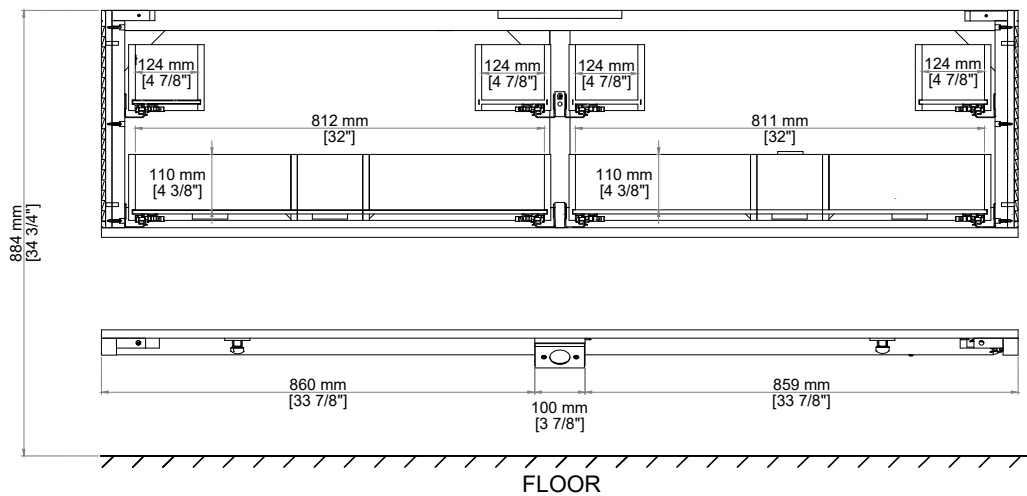

JAMES MARTIN VANITIES®

ALLAMARI 72" DOUBLE VANITY

D640-V72-SBL
D640-V72-DMS

Front View

Diagrams are of cabinet only-James Martin Optional Countertops and sinks are not shown

Visit website for warranty and installation information
<http://www.jamesmartinvanities.com>