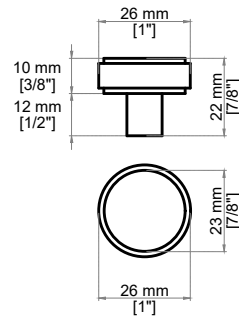

ALLAMARI 72" DOUBLE VANITY

D640-V72-SBL
D640-V72-DMS

Ø^^Ú[, ^!ÁÓ[{] æã|^

Features and Materials

Solids: Ash
Veneers: Ash
Panels: Moisture-Resistant MDF
Installation Type: Wall mounted
Number of Drawers: Four
Dividers & Organizers: Ash Veneer over moisture-resistant MDF
Drawer Box Material and Finish: Ash Veneers over Moisture Resistant MDF, English Dovetail Joinery
USB/Power Component: No
Assembly Type: Installation of Optional 3cm Top with Sink
Assembly Type: Cabinet comes fully assembled
Hardware Material and Finish: Steel in Champagne Brass
Number of Basins: Two, With Optional 3cm Top
Vanity Top Included: No, Optional 3cm Tops Available with Sinks
Overflow: Yes, Front Facing
Fits Drain Hole Size: 1 3/4"
Full Extension, Soft Close Glides

Dimension

Width: 71-5/8"
Depth: 21-1/2"
Height: 34-3/4"
Rough-In Height: 23-1/2"

JAMES MARTIN VANITIES®

ALLAMARI 72" DOUBLE VANITY

D640-V72-SBL
D640-V72-DMS

Drawer Organizer

Knob

Front View

ALLAMARI 72" DOUBLE VANITY

D640-V72-SBL
D640-V72-DMS

JAMES MARTIN
VANITIES®

Features and Materials

Solids: Ash, Poplar
Veneers: Ash, Poplar
Panels: Moisture-Resistant MDF
Installation Type: Wall mounted
Number of Basins: Two, With Optional 3cm Top
Vanity Top Included: No, Optional 3cm Tops Available with Sinks
Overflow: Yes, Front Facing
Number of Drawers: Four
Removable Organizer: No
Drawer Box Material and Finish: Ash Veneers and Poplar Veneers over Moisture Resistant MDF
English Dovetail Joinery
USB/Power Component: No
Assembly Type: Installation of Optional 3cm Top with Sink
Assembly Type: Cabinet comes fully assembled
Hardware Material and Finish: Hanger Steel in Champagne Brass, FM-2189.
Fits Drain Hole Size: 1 3/4"
Full Extension, Soft Close Glides
Adjustable Levelers

Dimension

Width: 71-5/8"
Depth: 21-1/2"
Height: 34-3/4"
Rough-In Height: 23-1/2"

Visit website for warranty and installation information
<http://www.jamesmartinvanities.com>

JAMES MARTIN VANITIES®

ALLAMARI 72" DOUBLE VANITY