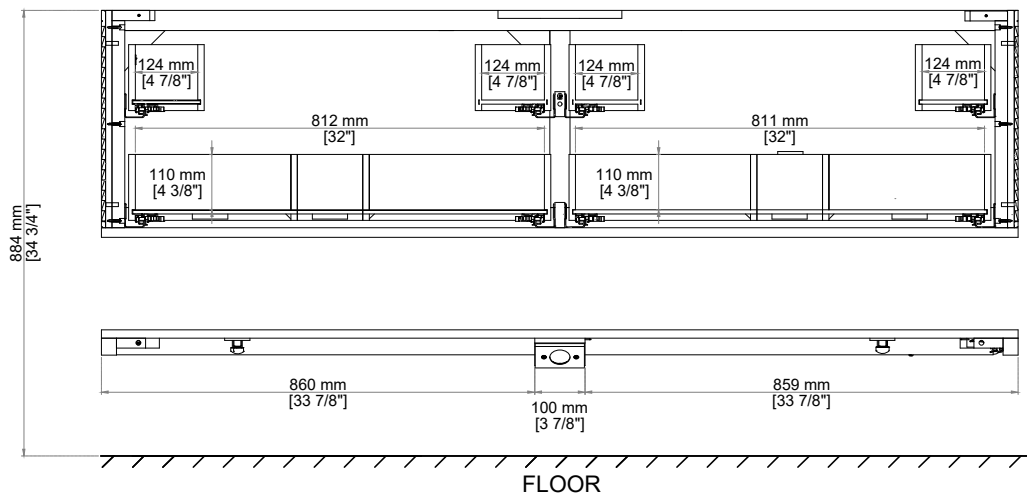

ALLAMARI 72" DOUBLE VANITY

D640-V72-SBL
D640-V72-DMS

Ø^^Ú[, ^!ÁÓ[{] æã|^

Features and Materials

Solids: Ash
Veneers: Ash
Panels: Moisture-Resistant MDF
Installation Type: Wall mounted
Number of Drawers: Four
Dividers & Organizers: Ash Veneer over moisture-resistant MDF
Drawer Box Material and Finish: Ash Veneers over Moisture Resistant MDF, English Dovetail Joinery
USB/Power Component: No
Assembly Type: Installation of Optional 3cm Top with Sink
Assembly Type: Cabinet comes fully assembled
Hardware Material and Finish: Steel in Champagne Brass
Number of Basins: Two, With Optional 3cm Top
Vanity Top Included: No, Optional 3cm Tops Available with Sinks
Overflow: Yes, Front Facing
Fits Drain Hole Size: 1 3/4"
Full Extension, Soft Close Glides

Dimension

Width: 71-5/8"
Depth: 21-1/2"
Height: 34-3/4"
Rough-In Height: 23-1/2"

JAMES MARTIN VANITIES®

ALLAMARI 72" DOUBLE VANITY

D640-V72-SBL
D640-V72-DMS

Drawer Organizer

Knob

Front View

ALLAMARI 72" DOUBLE VANITY

D640-V72-SBL
D640-V72-DMS

JAMES MARTIN
VANITIES®

Features and Materials

Solids: Ash, Poplar
Veneers: Ash, Poplar
Panels: Moisture-Resistant MDF
Installation Type: Wall mounted
Number of Basins: Two, With Optional 3cm Top
Vanity Top Included: No, Optional 3cm Tops Available with Sinks
Overflow: Yes, Front Facing
Number of Drawers: Four
Removable Organizer: No
Drawer Box Material and Finish: Ash Veneers and Poplar Veneers over Moisture Resistant MDF
English Dovetail Joinery
USB/Power Component: No
Assembly Type: Installation of Optional 3cm Top with Sink
Assembly Type: Cabinet comes fully assembled
Hardware Material and Finish: Hanger Steel in Champagne Brass, FM-2189.
Fits Drain Hole Size: 1 3/4"
Full Extension, Soft Close Glides
Adjustable Levelers

Dimension

Width: 71-5/8"
Depth: 21-1/2"
Height: 34-3/4"
Rough-In Height: 23-1/2"

Visit website for warranty and installation information
<http://www.jamesmartinvanities.com>

JAMES MARTIN VANITIES®

ALLAMARI 72" DOUBLE VANITY