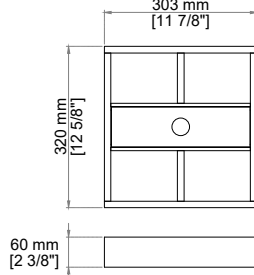

JAMES MARTIN VANITIES®

ALLAMARI 72" DOUBLE VANITY

D640-V72-SBL
D640-V72-DMS

Diagrams are of cabinet only-James Martin Optional Countertops and sinks are not shown

Visit website for warranty and installation information
<http://www.jamesmartinvanities.com>