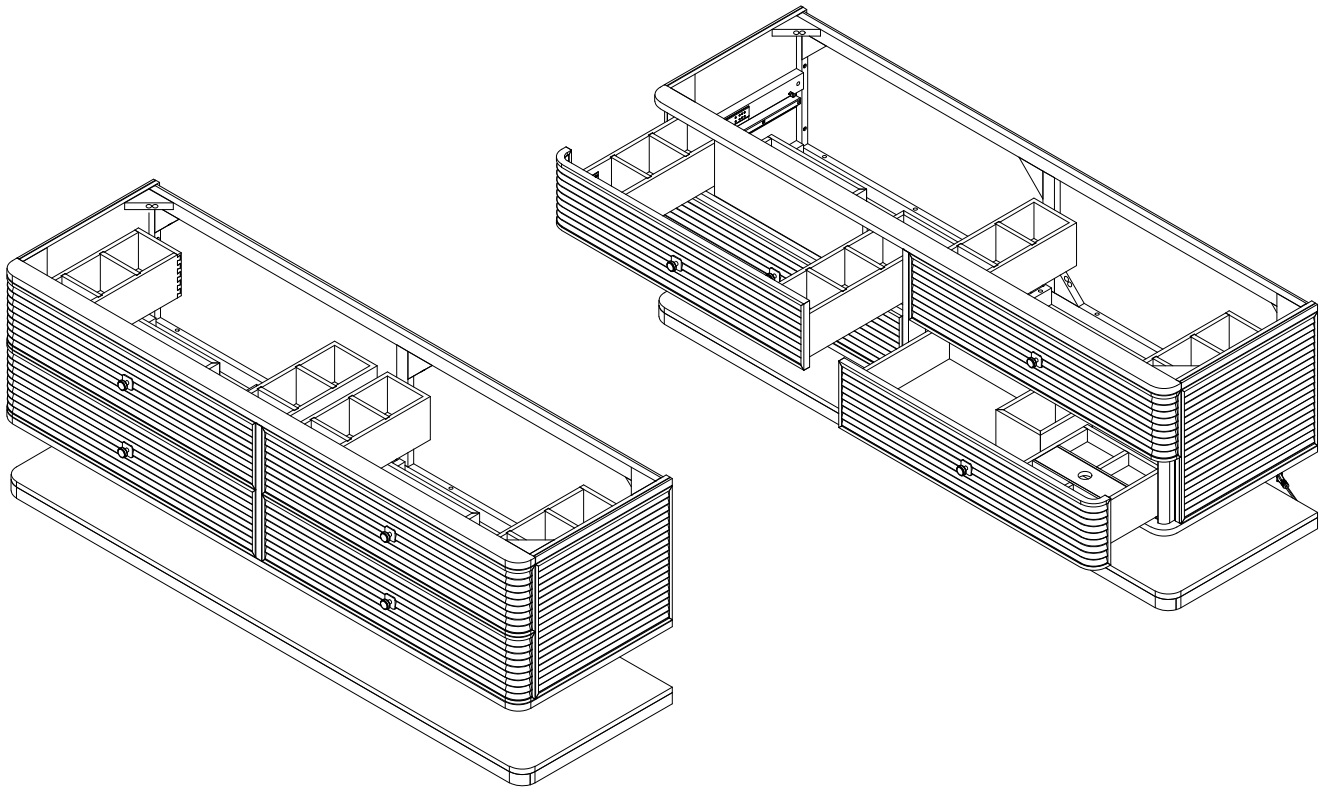

Dimension

Width: 71-5/8"
Depth: 21-1/2"
Height: 34-3/4"
Rough-In Height: 23-1/2"

JAMES MARTIN VANITIES®

ALLAMARI 72" DOUBLE VANITY

D640-V72-SBL
D640-V72-DMS

Drawer Organizer

Knob

Front View

D640-V72-SBL
D640-V72-DMS

JAMES MARTIN VANITIES®

All dimensions are nominal

Diagrams are of cabinet only-James Martin Optional Countertops and sinks are not shown

Visit website for warranty and installation information
<http://www.jamesmartinvanities.com>

ALLAMARI 72" DOUBLE VANITY

D640-V72-SBL
D640-V72-DMS

JAMES MARTIN
VANITIES®

Features and Materials

Solids: Ash, Poplar
Veneers: Ash, Poplar
Panels: Moisture-Resistant MDF
Installation Type: Wall mounted
Number of Basins: Two, With Optional 3cm Top
Vanity Top Included: No, Optional 3cm Tops Available with Sinks
Overflow: Yes, Front Facing
Number of Drawers: Four
Removable Organizer: No
Drawer Box Material and Finish: Ash Veneers and Poplar Veneers over Moisture Resistant MDF
English Dovetail Joinery
USB/Power Component: No
Assembly Type: Installation of Optional 3cm Top with Sink
Assembly Type: Cabinet comes fully assembled
Hardware Material and Finish: Hanger Steel in Champagne Brass, FM-2189.
Fits Drain Hole Size: 1 3/4"
Full Extension, Soft Close Glides
Adjustable Levelers

Dimension

Width: 71-5/8"
Depth: 21-1/2"
Height: 34-3/4"
Rough-In Height: 23-1/2"

Visit website for warranty and installation information
<http://www.jamesmartinvanities.com>

JAMES MARTIN VANITIES®

ALLAMARI 72" DOUBLE VANITY