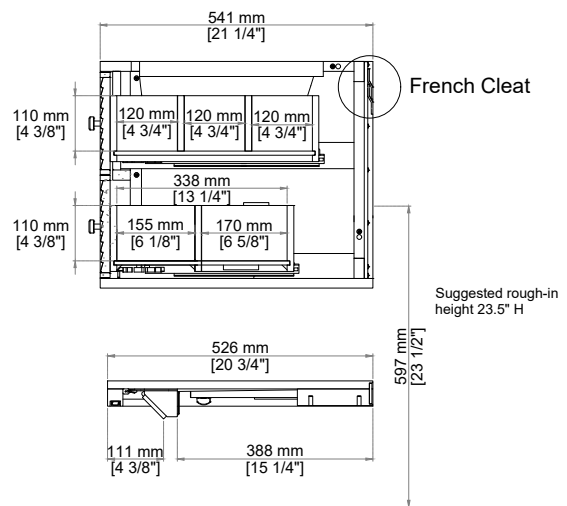

Dimension

Width: 71-5/8"
Depth: 21-1/2"
Height: 34-3/4"
Rough-In Height: 23-1/2"

JAMES MARTIN VANITIES®

ALLAMARI 72" DOUBLE VANITY

D640-V72-SBL
D640-V72-DMS

Drawer Organizer

Knob

Front View

Dimension

Width: 71-5/8"
Depth: 21-1/2"
Height: 34-3/4"
Rough-In Height: 23-1/2"

Visit website for warranty and installation information
<http://www.jamesmartinvanities.com>

JAMES MARTIN VANITIES®

ALLAMARI 72" DOUBLE VANITY

JAMES MARTIN VANITIES®

ALLAMARI 72" DOUBLE VANITY

D640-V72-SBL
D640-V72-DMS

Top View

Side View

Side View

All dimensions are nominal

Diagrams are of cabinet only-James Martin Optional Countertops and sinks are not shown

Visit website for warranty and installation information
<http://www.jamesmartinvanities.com>

ALLAMARI 72" DOUBLE VANITY

D640-V72-SBL
D640-V72-DMS

JAMES MARTIN VANITIES®

All dimensions are nominal

Diagrams are of cabinet only-James Martin Optional Countertops and sinks are not shown