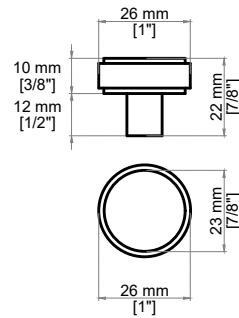

JAMES MARTIN VANITIES®

ALLAMARI 72" DOUBLE VANITY

D640-V72-SBL
D640-V72-DMS

Diagrams are of cabinet only-James Martin Optional Countertops and sinks are not shown

Visit website for warranty and installation information
<http://www.jamesmartinvanities.com>