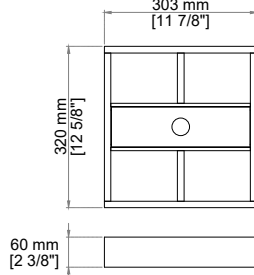

ALLAMARI 72" DOUBLE VANITY

D640-V72-SBL
D640-V72-DMS

Ø^^Ú[, ^!ÁÓ[{] æã|^

Features and Materials

Solids: Ash
Veneers: Ash
Panels: Moisture-Resistant MDF
Installation Type: Wall mounted
Number of Drawers: Four
Dividers & Organizers: Ash Veneer over moisture-resistant MDF
Drawer Box Material and Finish: Ash Veneers over Moisture Resistant MDF, English Dovetail Joinery
USB/Power Component: No
Assembly Type: Installation of Optional 3cm Top with Sink
Assembly Type: Cabinet comes fully assembled
Hardware Material and Finish: Steel in Champagne Brass
Number of Basins: Two, With Optional 3cm Top
Vanity Top Included: No, Optional 3cm Tops Available with Sinks
Overflow: Yes, Front Facing
Fits Drain Hole Size: 1 3/4"
Full Extension, Soft Close Glides

Dimension

Width: 71-5/8"
Depth: 21-1/2"
Height: 34-3/4"
Rough-In Height: 23-1/2"

JAMES MARTIN VANITIES®

ALLAMARI 72" DOUBLE VANITY

D640-V72-SBL
D640-V72-DMS

Drawer Organizer

Knob

Front View

Dimension

Width: 71-5/8"
Depth: 21-1/2"
Height: 34-3/4"
Rough-In Height: 23-1/2"

Visit website for warranty and installation information
<http://www.jamesmartinvanities.com>

JAMES MARTIN VANITIES®

ALLAMARI 72" DOUBLE VANITY

JAMES MARTIN VANITIES®

ALLAMARI 72" DOUBLE VANITY

D640-V72-SBL
D640-V72-DMS

Top View

Side View

Side View

All dimensions are nominal

Diagrams are of cabinet only-James Martin Optional Countertops and sinks are not shown