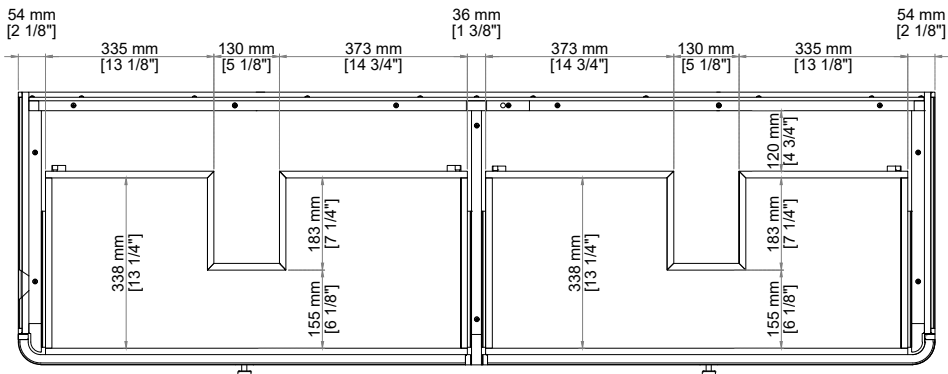

Dimension

Width: 71-5/8"
Depth: 21-1/2"
Height: 34-3/4"
Rough-In Height: 23-1/2"

JAMES MARTIN VANITIES®

ALLAMARI 72" DOUBLE VANITY

D640-V72-SBL
D640-V72-DMS

Drawer Organizer

Knob

Front View

ALLAMARI 72" DOUBLE VANITY

D640-V72-SBL
D640-V72-DMS

JAMES MARTIN
VANITIES®

Features and Materials

Solids: Ash, Poplar
Veneers: Ash, Poplar
Panels: Moisture-Resistant MDF
Installation Type: Wall mounted
Number of Basins: Two, With Optional 3cm Top
Vanity Top Included: No, Optional 3cm Tops Available with Sinks
Overflow: Yes, Front Facing
Number of Drawers: Four
Removable Organizer: No
Drawer Box Material and Finish: Ash Veneers and Poplar Veneers over Moisture Resistant MDF
English Dovetail Joinery
USB/Power Component: No
Assembly Type: Installation of Optional 3cm Top with Sink
Assembly Type: Cabinet comes fully assembled
Hardware Material and Finish: Hanger Steel in Champagne Brass, FM-2189.
Fits Drain Hole Size: 1 3/4"
Full Extension, Soft Close Glides
Adjustable Levelers

Dimension

Width: 71-5/8"
Depth: 21-1/2"
Height: 34-3/4"
Rough-In Height: 23-1/2"

Visit website for warranty and installation information
<http://www.jamesmartinvanities.com>

JAMES MARTIN VANITIES®

ALLAMARI 72" DOUBLE VANITY

JAMES MARTIN VANITIES®

ALLAMARI 72" DOUBLE VANITY

D640-V72-SBL
D640-V72-DMS

Top View

Side View

Side View

All dimensions are nominal

Diagrams are of cabinet only-James Martin Optional Countertops and sinks are not shown