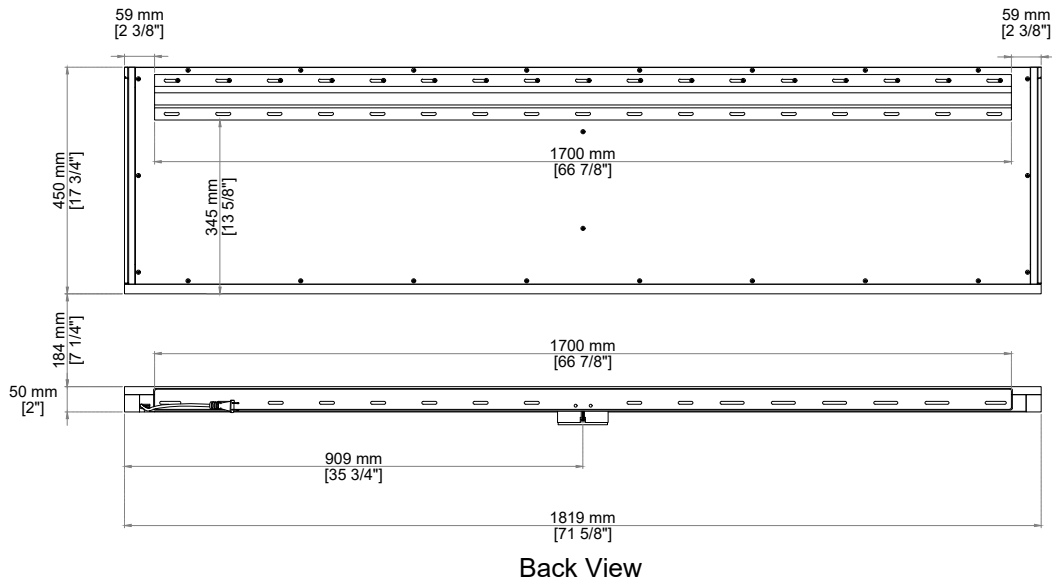

ALLAMARI 72" DOUBLE VANITY

D640-V72-SBL
D640-V72-DMS

JAMES MARTIN VANITIES®

All dimensions are nominal

Diagrams are of cabinet only-James Martin Optional Countertops and sinks are not shown

Visit website for warranty and installation information
<http://www.jamesmartinvanities.com>