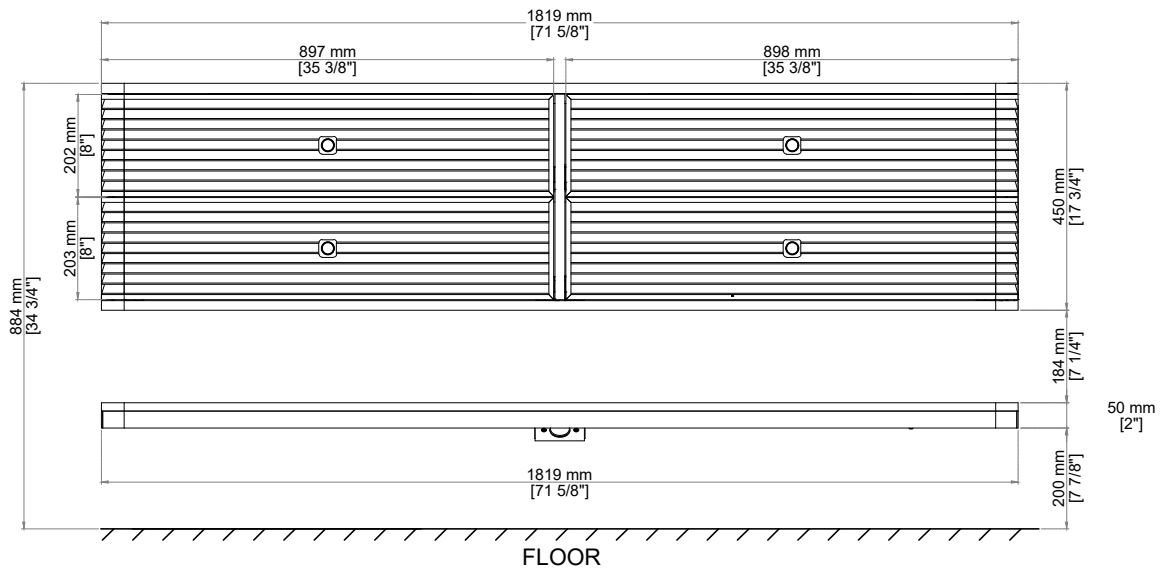

Knob

JAMES MARTIN VANITIES®

ALLAMARI 72" DOUBLE VANITY

D640-V72-SBL
D640-V72-DMS

Drawer Organizer