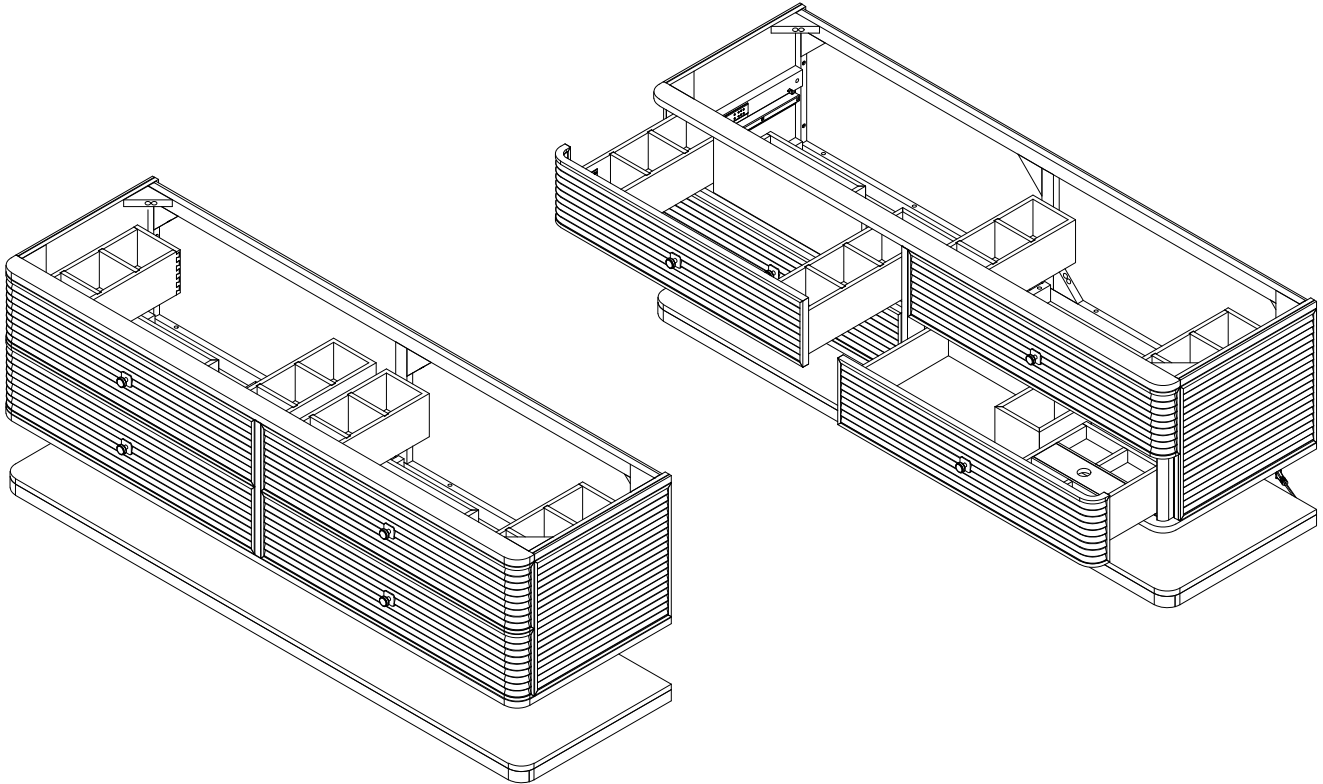

ALLAMARI 72" DOUBLE VANITY

D640-V72-SBL
D640-V72-DMS

Ø^^Ú[, ^!ÁÓ[{] æã|^

Features and Materials

Solids: Ash
Veneers: Ash
Panels: Moisture-Resistant MDF
Installation Type: Wall mounted
Number of Drawers: Four
Dividers & Organizers: Ash Veneer over moisture-resistant MDF
Drawer Box Material and Finish: Ash Veneers over Moisture Resistant MDF, English Dovetail Joinery
USB/Power Component: No
Assembly Type: Installation of Optional 3cm Top with Sink
Assembly Type: Cabinet comes fully assembled
Hardware Material and Finish: Steel in Champagne Brass
Number of Basins: Two, With Optional 3cm Top
Vanity Top Included: No, Optional 3cm Tops Available with Sinks
Overflow: Yes, Front Facing
Fits Drain Hole Size: 1 3/4"
Full Extension, Soft Close Glides

Dimension

Width: 71-5/8"
Depth: 21-1/2"
Height: 34-3/4"
Rough-In Height: 23-1/2"

JAMES MARTIN VANITIES®

ALLAMARI 72" DOUBLE VANITY

D640-V72-SBL
D640-V72-DMS

Drawer Organizer

Knob

Front View

ALLAMARI 72" DOUBLE VANITY

D640-V72-SBL
D640-V72-DMS

JAMES MARTIN
VANITIES®

Features and Materials

Solids: Ash, Poplar
Veneers: Ash, Poplar
Panels: Moisture-Resistant MDF
Installation Type: Wall mounted
Number of Basins: Two, With Optional 3cm Top
Vanity Top Included: No, Optional 3cm Tops Available with Sinks
Overflow: Yes, Front Facing
Number of Drawers: Four
Removable Organizer: No
Drawer Box Material and Finish: Ash Veneers and Poplar Veneers over Moisture Resistant MDF
English Dovetail Joinery
USB/Power Component: No
Assembly Type: Installation of Optional 3cm Top with Sink
Assembly Type: Cabinet comes fully assembled
Hardware Material and Finish: Hanger Steel in Champagne Brass, FM-2189.
Fits Drain Hole Size: 1 3/4"
Full Extension, Soft Close Glides
Adjustable Levelers

Dimension

Width: 71-5/8"
Depth: 21-1/2"
Height: 34-3/4"
Rough-In Height: 23-1/2"

Visit website for warranty and installation information
<http://www.jamesmartinvanities.com>

JAMES MARTIN VANITIES®

ALLAMARI 72" DOUBLE VANITY