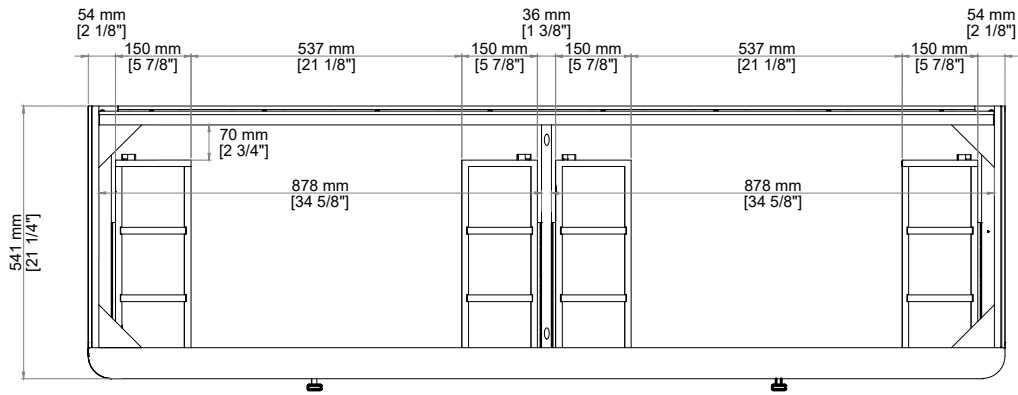

Dimension

Width: 71-5/8"
Depth: 21-1/2"
Height: 34-3/4"
Rough-In Height: 23-1/2"

JAMES MARTIN VANITIES®

ALLAMARI 72" DOUBLE VANITY

D640-V72-SBL
D640-V72-DMS

Drawer Organizer

Knob

Front View

ALLAMARI 72" DOUBLE VANITY

D640-V72-SBL
D640-V72-DMS

JAMES MARTIN
VANITIES®

Features and Materials

Solids: Ash, Poplar
Veneers: Ash, Poplar
Panels: Moisture-Resistant MDF
Installation Type: Wall mounted
Number of Basins: Two, With Optional 3cm Top
Vanity Top Included: No, Optional 3cm Tops Available with Sinks
Overflow: Yes, Front Facing
Number of Drawers: Four
Removable Organizer: No
Drawer Box Material and Finish: Ash Veneers and Poplar Veneers over Moisture Resistant MDF
English Dovetail Joinery
USB/Power Component: No
Assembly Type: Installation of Optional 3cm Top with Sink
Assembly Type: Cabinet comes fully assembled
Hardware Material and Finish: Hanger Steel in Champagne Brass, FM-2189.
Fits Drain Hole Size: 1 3/4"
Full Extension, Soft Close Glides
Adjustable Levelers

Dimension

Width: 71-5/8"
Depth: 21-1/2"
Height: 34-3/4"
Rough-In Height: 23-1/2"

Visit website for warranty and installation information
<http://www.jamesmartinvanities.com>

JAMES MARTIN VANITIES®

ALLAMARI 72" DOUBLE VANITY

JAMES MARTIN VANITIES®

ALLAMARI 72" DOUBLE VANITY

D640-V72-SBL
D640-V72-DMS

Top View

Side View

Side View

All dimensions are nominal

Diagrams are of cabinet only-James Martin Optional Countertops and sinks are not shown