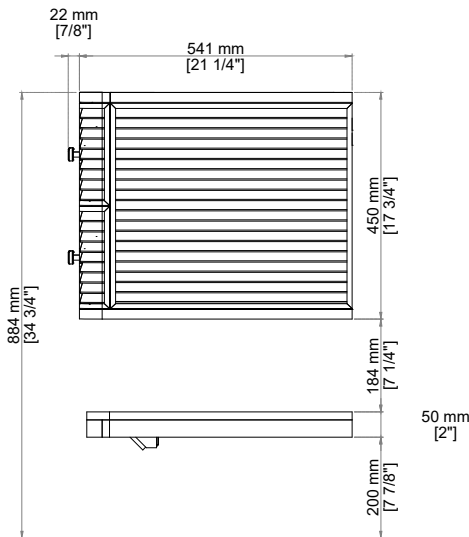

Dimension

Width: 71-5/8"
Depth: 21-1/2"
Height: 34-3/4"
Rough-In Height: 23-1/2"

JAMES MARTIN VANITIES®

ALLAMARI 72" DOUBLE VANITY

D640-V72-SBL
D640-V72-DMS

Drawer Organizer

Knob

Front View

ALLAMARI 72" DOUBLE VANITY

D640-V72-SBL
D640-V72-DMS

JAMES MARTIN
VANITIES®

Features and Materials

Solids: Ash, Poplar
Veneers: Ash, Poplar
Panels: Moisture-Resistant MDF
Installation Type: Wall mounted
Number of Basins: Two, With Optional 3cm Top
Vanity Top Included: No, Optional 3cm Tops Available with Sinks
Overflow: Yes, Front Facing
Number of Drawers: Four
Removable Organizer: No
Drawer Box Material and Finish: Ash Veneers and Poplar Veneers over Moisture Resistant MDF
English Dovetail Joinery
USB/Power Component: No
Assembly Type: Installation of Optional 3cm Top with Sink
Assembly Type: Cabinet comes fully assembled
Hardware Material and Finish: Hanger Steel in Champagne Brass, FM-2189.
Fits Drain Hole Size: 1 3/4"
Full Extension, Soft Close Glides
Adjustable Levelers

Dimension

Width: 71-5/8"
Depth: 21-1/2"
Height: 34-3/4"
Rough-In Height: 23-1/2"

Visit website for warranty and installation information
<http://www.jamesmartinvanities.com>

JAMES MARTIN VANITIES®

ALLAMARI 72" DOUBLE VANITY

JAMES MARTIN VANITIES®

ALLAMARI 72" DOUBLE VANITY

D640-V72-SBL
D640-V72-DMS

Top View

Side View

Side View

All dimensions are nominal

Diagrams are of cabinet only-James Martin Optional Countertops and sinks are not shown