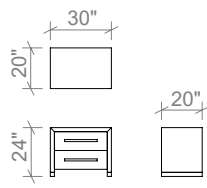

30 INCH NIGHTSTAND
ELT5000-0008