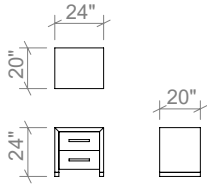

BEDROOM STORAGE

24 INCH NIGHTSTAND
ELT23-062