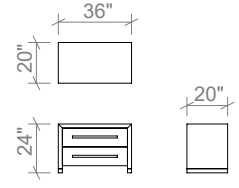

36 INCH NIGHTSTAND
ELT23-063