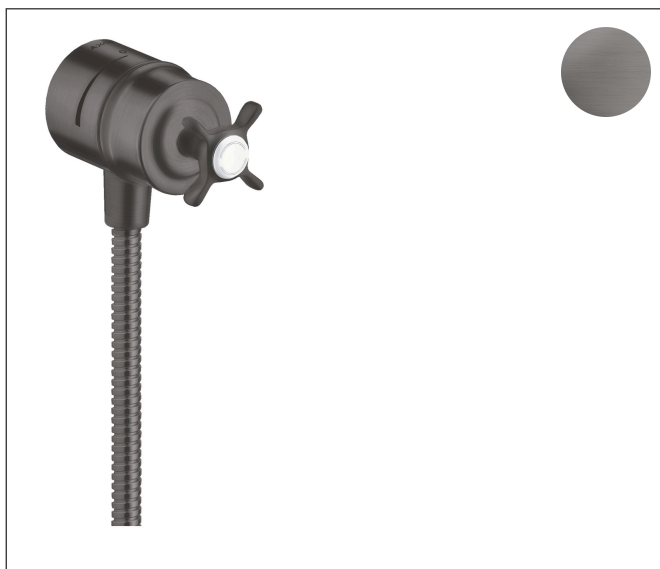

Brand	AXOR
Art. Name	<b>AXOR Montreux</b> Wall Outlet with Check Valves and Volume Control, Cross Handle
Art. Nr.	16882341
Surface	brushed black chrome
Pos.	1

## Product Picture

## Features

- Hose nut: For shower hoses with conical or cylindrical nut on both sides
- Volume control for 1 outlet