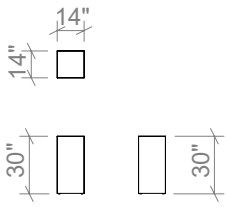

Available in all ELTE Collection stone finishes

ELTE

PLINTHS

30 INCH PLINTH

36 INCH PLINTH

42 INCH PLINTH

48 INCH PLINTH