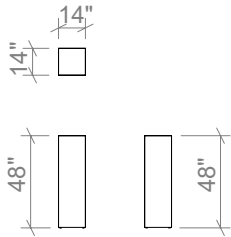

Available in all ELTE Collection stone finishes

ELTE

PLINTHS

30 INCH PLINTH

36 INCH PLINTH

42 INCH PLINTH

48 INCH PLINTH