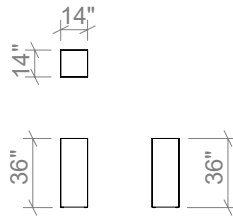

Available in all ELTE Collection stone finishes

ELTE

PLINTHS

30 INCH PLINTH

36 INCH PLINTH

42 INCH PLINTH

48 INCH PLINTH