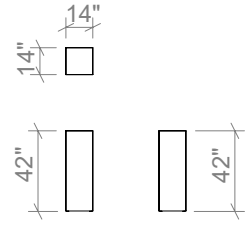

Available in all ELTE Collection stone finishes

ELTE

PLINTHS

30 INCH PLINTH

36 INCH PLINTH

42 INCH PLINTH

48 INCH PLINTH