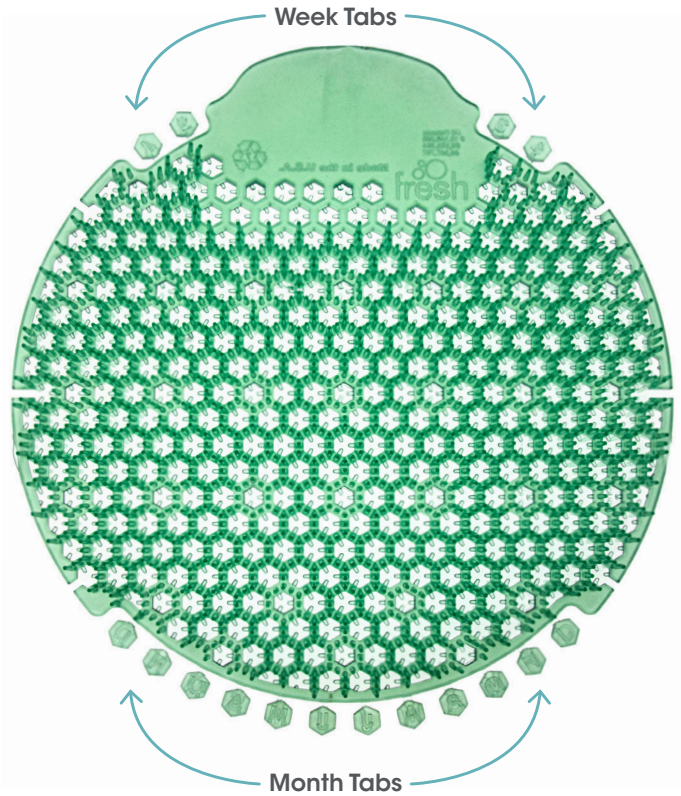

Wave 360

The highest degree of splash deflection

Cost-effective, high-performing 60-day urinal screen

Cleaner restrooms for 60 days

- Horizontal AND vertical protrusions deflect and diffuse more urine
- Billions of beneficial bacteria consume odors at the source
- Patented high fragrance load

Reduce labor

- Less urine on the floor = less cleaning
- Half the change outs

↑ INTENSITY	Fragrance	Color
	Herbal Mint	Light Green
	Fabulous	Purple
	Summer Sunshine	Yellow
	Spiced Apple	Magenta
	Cotton Blossom	Light Blue
	Mango	Orange
	Cucumber Melon	Dark Green

Fragrances: Cotton Blossom (06), Cucumber Melon (02), Fabulous (11), Herbal Mint (05), Mango (04), Spiced Apple (01), Summer Sunshine (25)

Packaging Individually Wrapped

5 screens per inner
6 inners/master