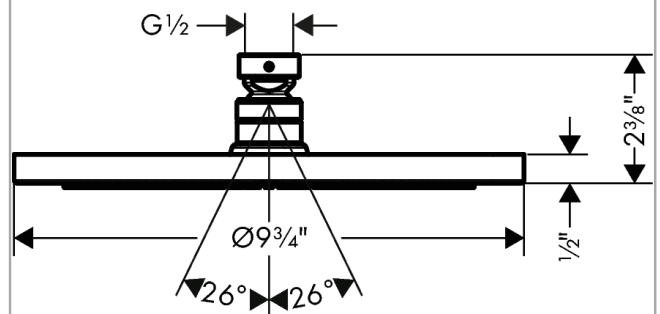

AXOR Starck
Showerhead 240 1-Jet, 1.75 GPM
Finishes : **chrome** Part no. : **26071001**

Description

Features

- Spray modes: Rain
- 140 no-clog spray channels
- Flow: 1.75 GPM (6.6 L/Min)
- Fully-finished matching spray face
- Spray face removable for cleaning

Technology

Product image

Scale drawing

AXOR Starck
Showerhead 240 1-Jet, 1.75 GPM
Finishes : **chrome** Part no. : **26071001**

Exploded drawing

Year of production: >01/18

AXOR Starck
Showerhead 240 1-Jet, 1.75 GPM
 Finishes : **chrome** Part no. : **26071001**