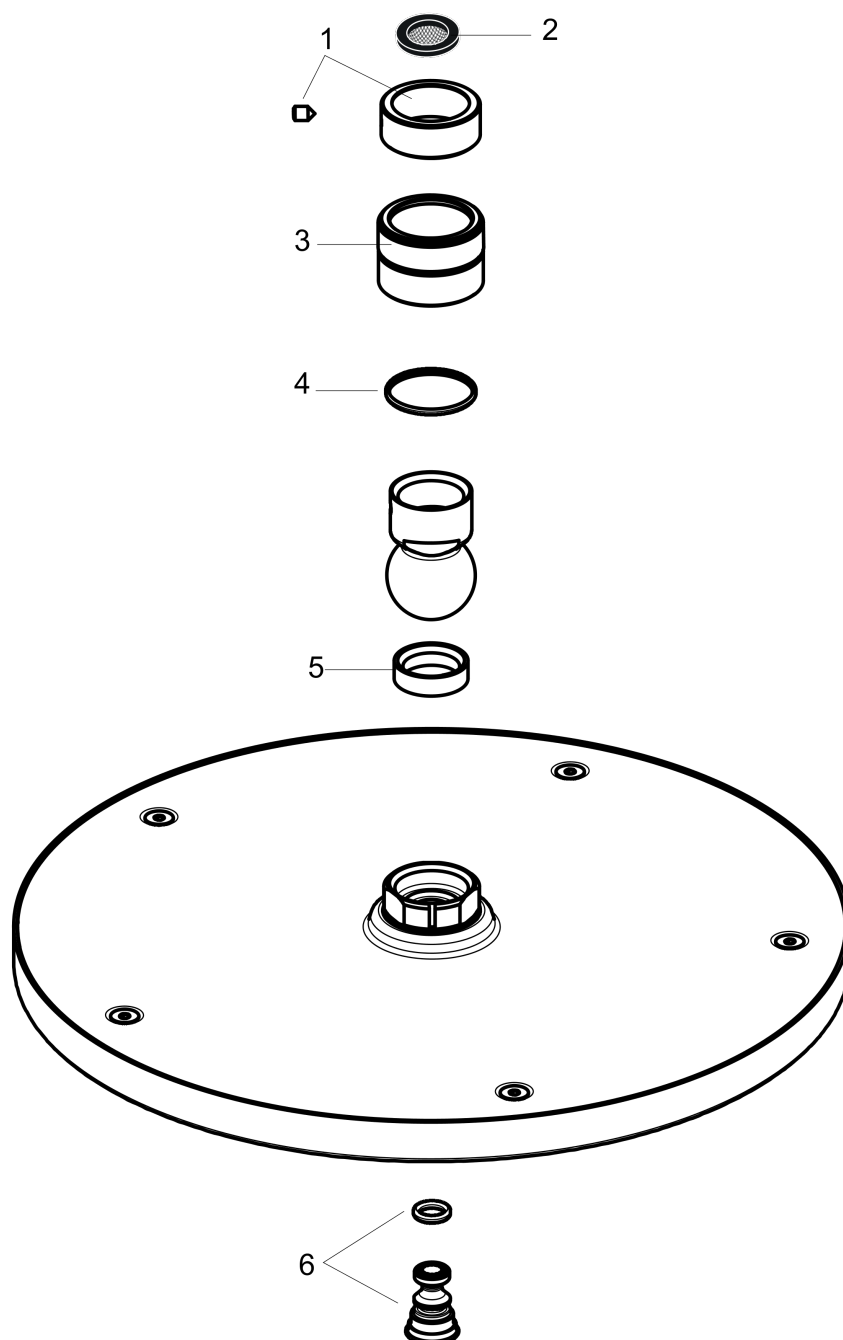

AXOR Starck
Showerhead 240 1-Jet, 1.75 GPM
Finishes : **chrome** Part no. : **26071001**

Description

Features

- Spray modes: Rain
- 140 no-clog spray channels
- Flow: 1.75 GPM (6.6 L/Min)
- Fully-finished matching spray face
- Spray face removable for cleaning

Technology

Product image

Scale drawing

AXOR Starck
Showerhead 240 1-Jet, 1.75 GPM
Finishes : **chrome** Part no. : **26071001**

Exploded drawing

Year of production: >01/18

AXOR Starck
Showerhead 240 1-Jet, 1.75 GPM
 Finishes : **chrome** Part no. : **26071001**

Spare parts list

Year of production: >01/18

Pos.	Description	Part no.	PC	PU
1	lock washer	98942000	0	1
2	filter packing	94246000	0	1
3	nut	97958000	0	1
4	lever collar	97536000	0	1
5	seal	97606000	0	1
6	air jet (Eco)	95795000	0	1