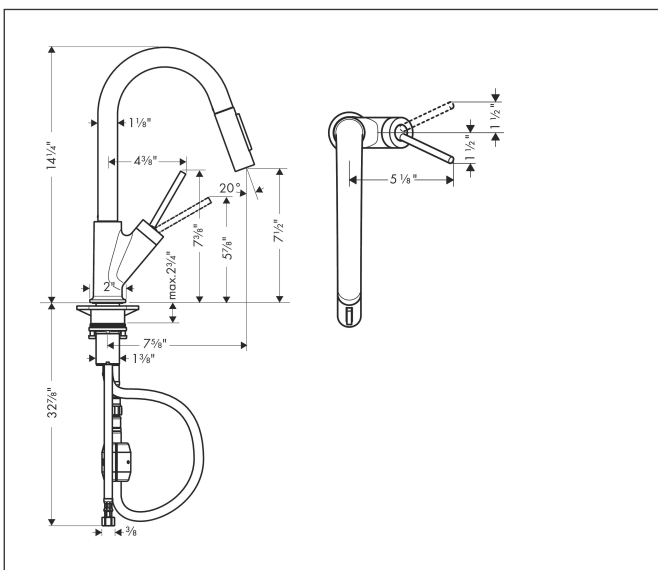

Brand AXOR
 Art. Name **AXOR Starck** Bar Faucet, 1.5 GPM
 Art. Nr. 10826341
 Surface brushed black chrome
 Pos. 1

Product Picture

Features

- Projection: 111 mm
- Swivel range 150°
- Aerated spray
- Deck mounted
- Flow: 1.5 GPM (5.7 L/Min)
- Joystick ceramic cartridge
- 3/8" connections

Drawing

Technology

Spray Types