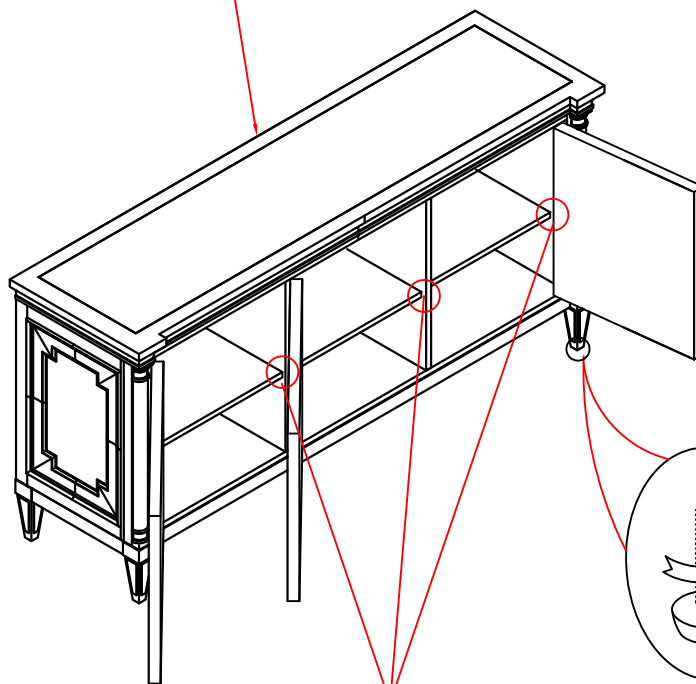

ASSEMBLY INSTRUCTION

ITEM: 6750-55472-00 Entertainment Console

Thank you for purchasing this quality product. Be sure to unpack carefully looking for small parts which may have come loose during shipment.

Read all instruction and study the drawing carefully before starting the assembly process.

HARDWARE LIST				
NO.	DRAWING	DESCRIPTION	SIZE	Q'TY
A		Anti - Tip Kit		1PC

Tipping Restraint

Anti-tip kit is included for use. We recommend installing for safety reason

Adjust Leveler if needed to level buffet on uneven floor.

STEP 2

To adjust the shelf height, remove screws then place shelf pins in the desired level.

STEP 1