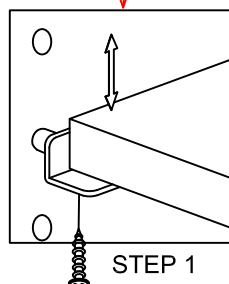

Read all instruction and study the drawing carefully before starting the assembly process.

HARDWARE LIST				
NO.	DRAWING	DESCRIPTION	SIZE	Q'TY
A		Anti - Tip Kit		1PC

Tipping Restraint

Anti-tip kit is included for use. We recommend installing for safety reason

Adjust Leveler if needed to level buffet on uneven floor.

STEP 2

To adjust the shelf height, remove screws then place shelf pins in the desired level.

STEP 1