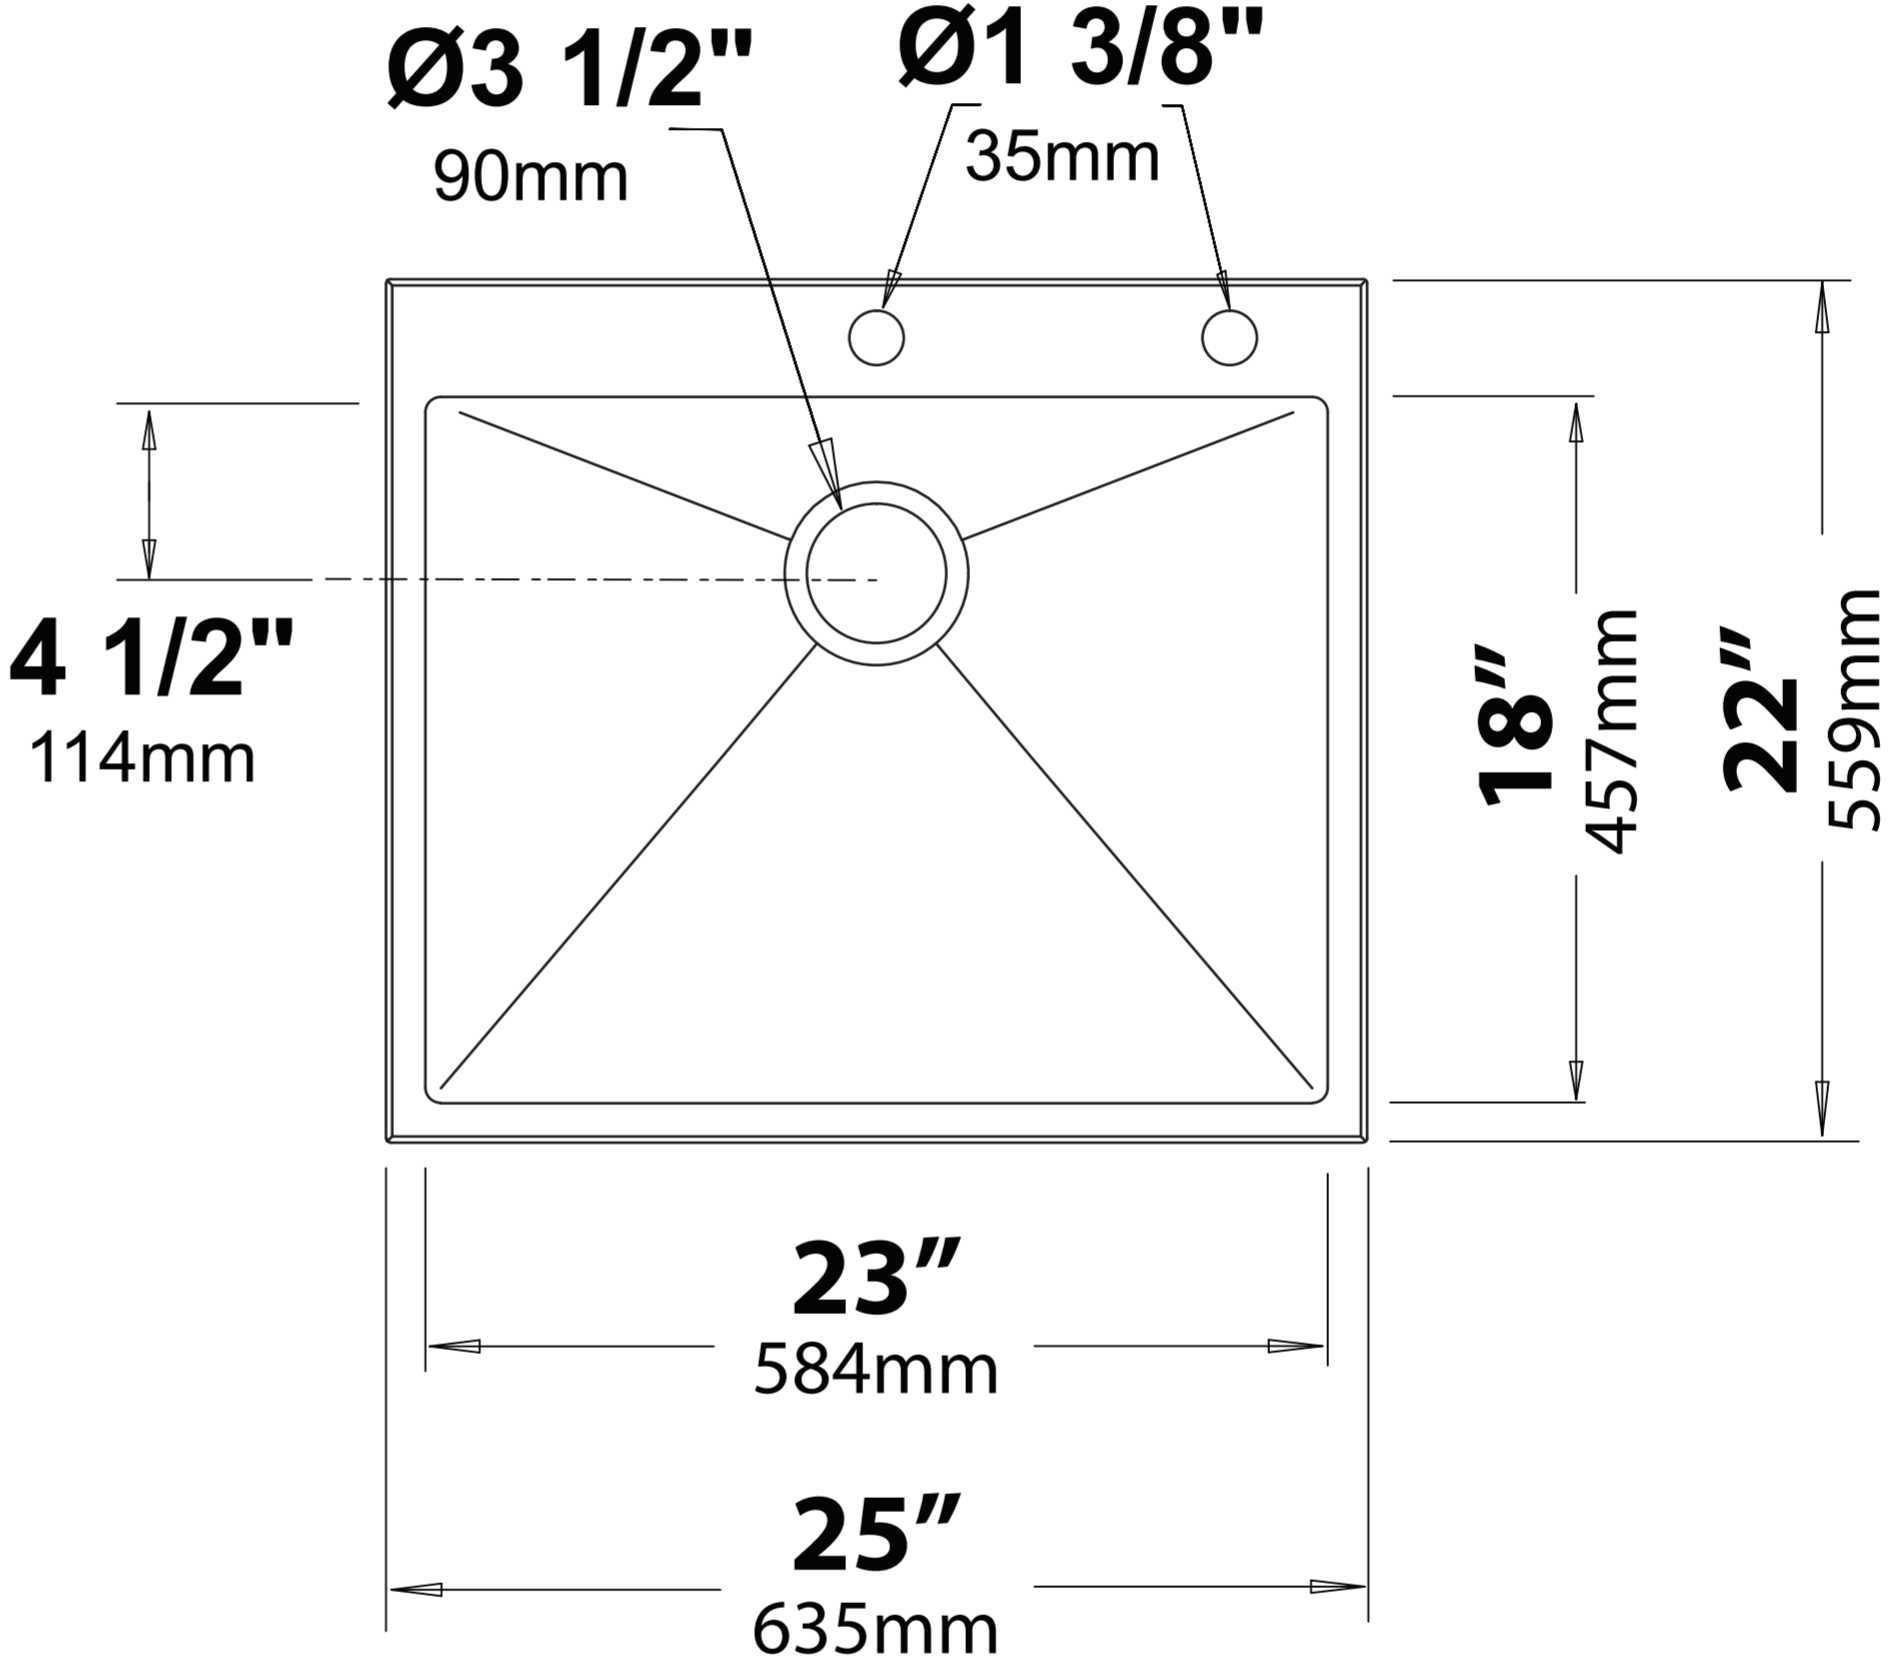

**Model No.
KHT301-25**

Top Mount Cut-out

Pro Hotline: 516.801.8955
Customer Service: 800.755.0703

NOTE: Cutout template is provided as a guide **ONLY** and must be checked against actual sink to verify correct fit.