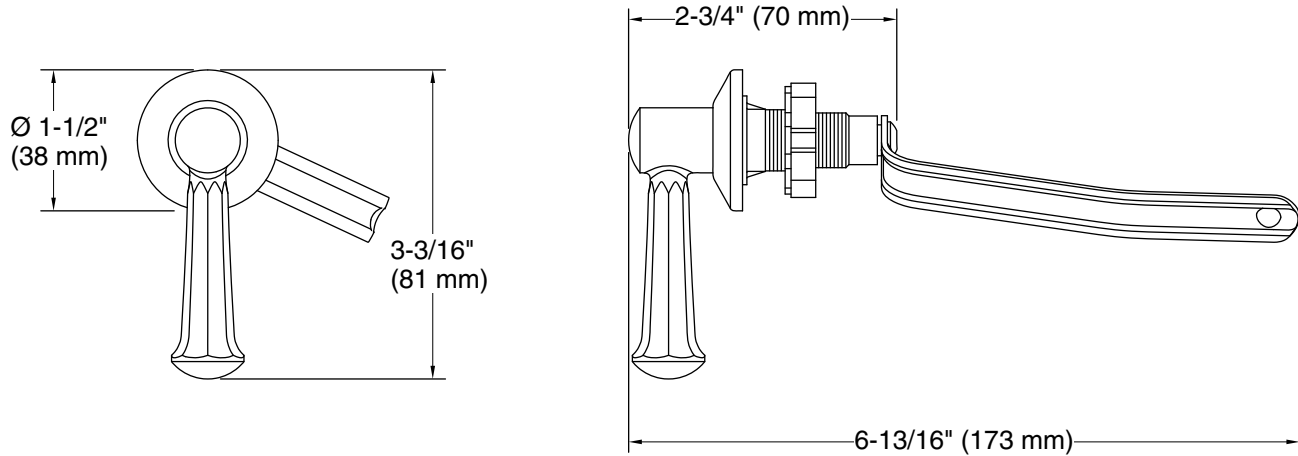

Features

- Mounts vertically
- For use with the K-3940 and K-3324 Kathryn one-piece toilets
- Coordinates with other products in the Kathryn collection

Material

- Premium metal construction for durability and reliability
- KOHLER finishes resist corrosion and tarnishing

Color	Code	Description
-------	------	-------------

BGP	Vibrant Brushed Graphite
-----	--------------------------

Technical Information

All product dimensions are nominal.

Material: Stainless Steel