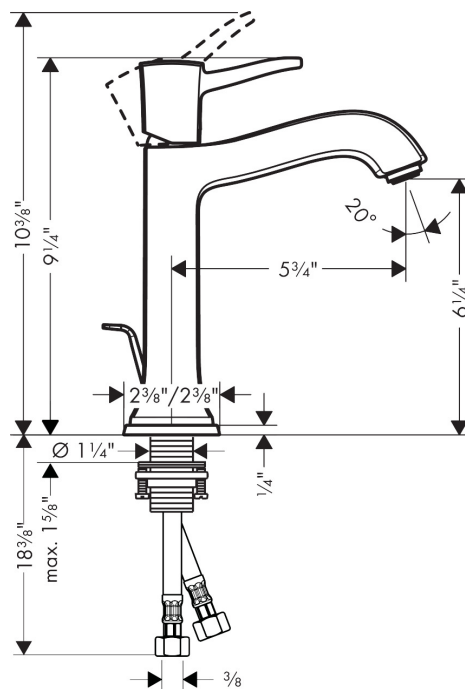

Brand hansgrohe
 Art. Name **Metropol Classic** Single-Hole Faucet 160 with Pop-Up Drain, 1.2 GPM
 Art. Nr. 31302141
 Surface brushed bronze
 Pos. 1

Product Picture

Drawing

Technology

Features

- Spray modes: Aerated spray
- Flow: 1.2 GPM (4.5 L/Min)
- Ceramic cartridge
- Includes pop-up drain