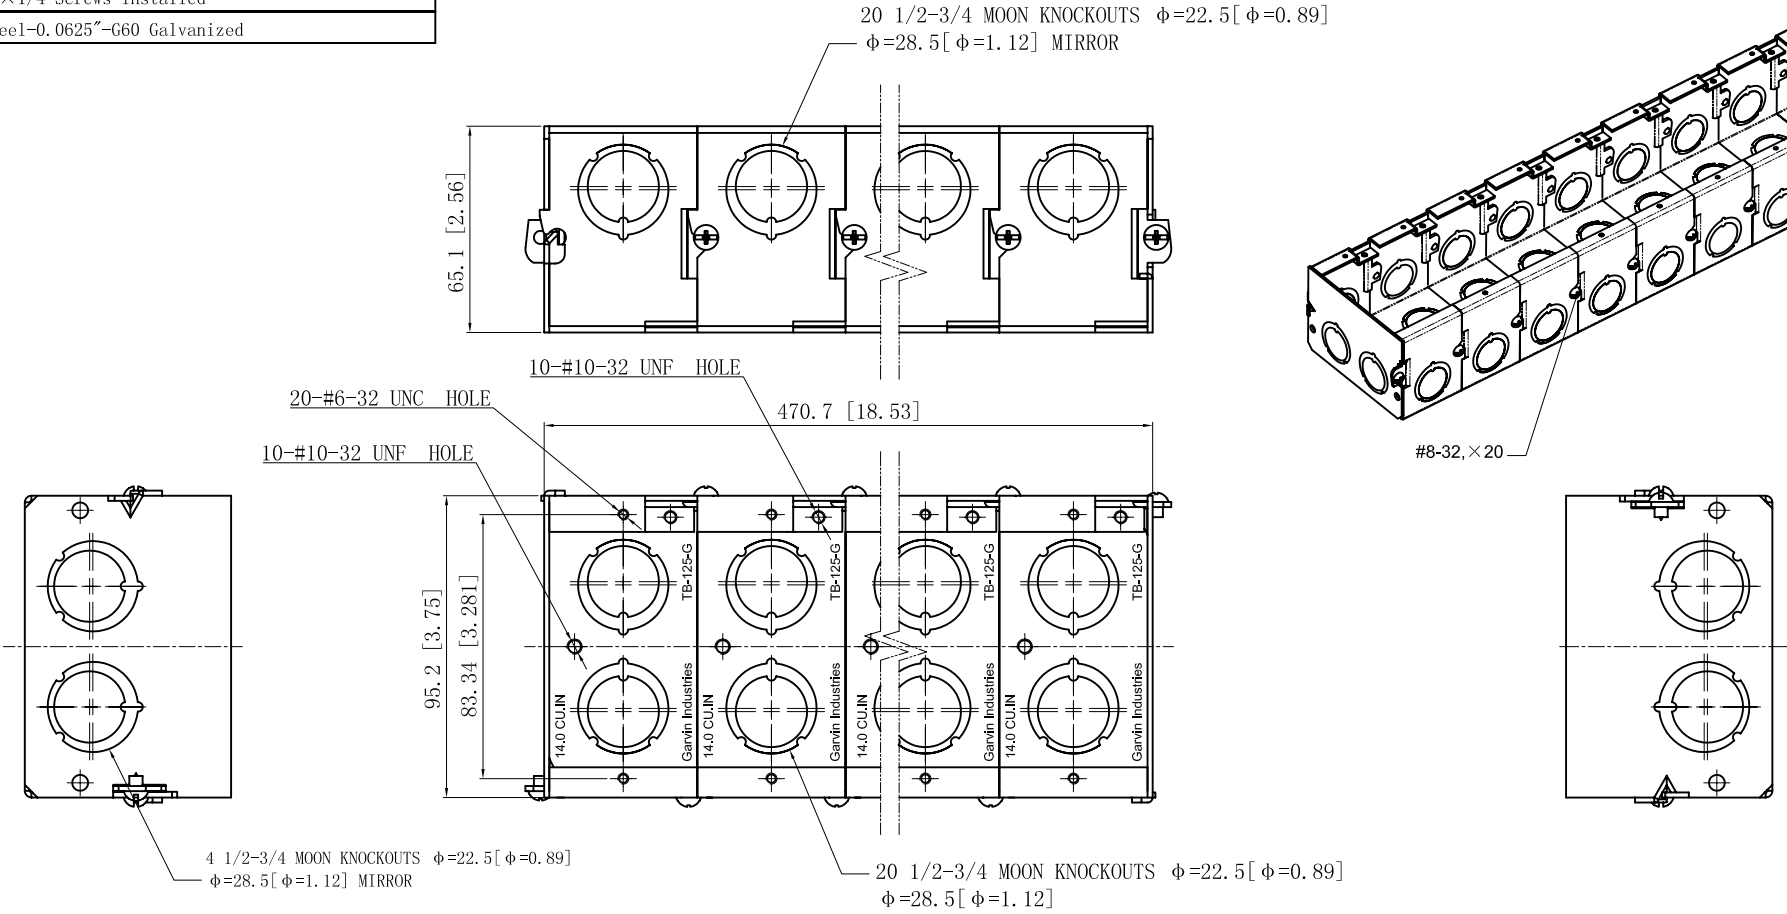

SIDES	BOTTOM
24 1/2"-3/4" MOON KNOCKOUTS	20 1/2"-3/4" MOON KNOCKOUTS
20 PCS 8-32x1/4 Screws Installed	
Material: Steel-0.0625"-G60 Galvanized	

DESCRIPTION
TRADE REFERENCE TERMS

This data sheet is for reference only .GARVIN INDUSTRIES reserves the right to make changes to the design without prior notice.

STANDARD PACKING	GARVIN INDUSTRIES		
	TITLE GANGABLE MASONRY BOX 2-1/2" DEEP		
1 PCS	SIZE	DWG NO.	REV
	A4	TB-1025-G	B
DATA SHEET			