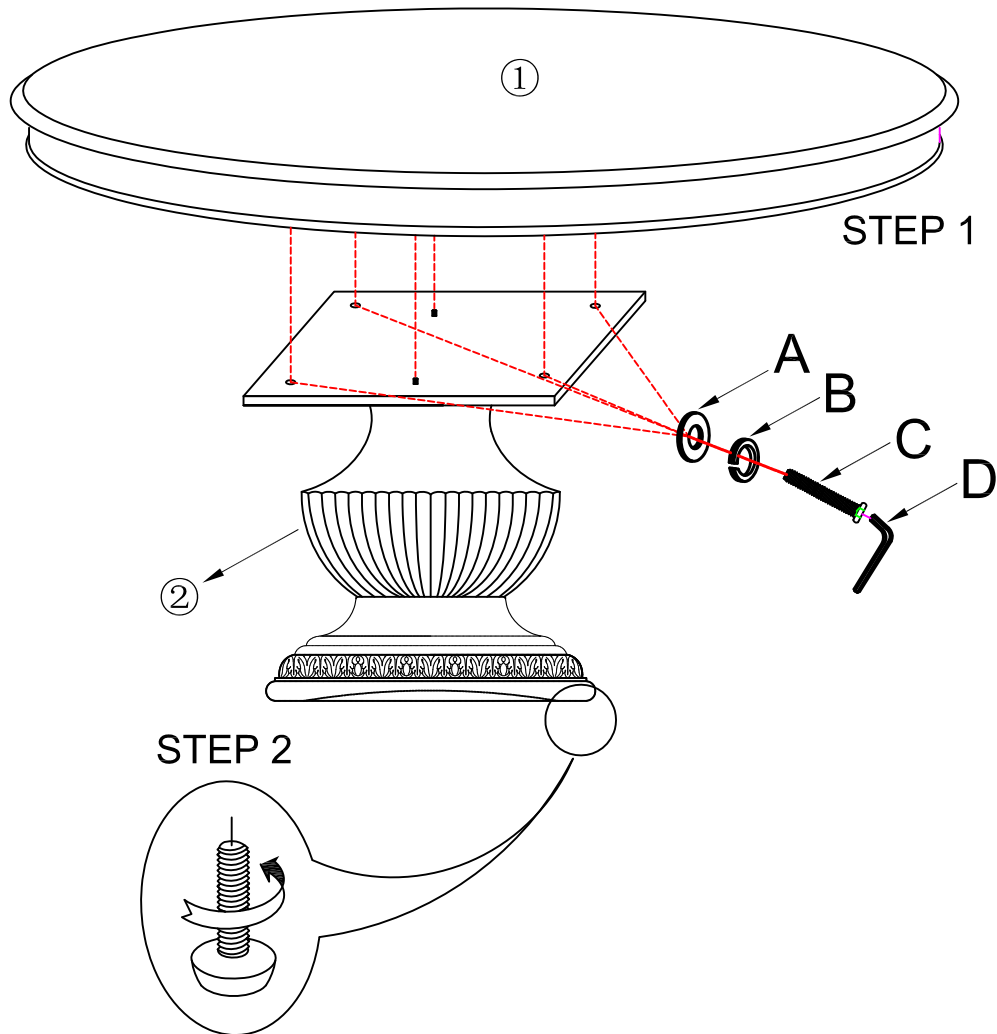

# ASSEMBLY INSTRUCTION

ITEM: 5878-90015-80 Urn Pedestal Nightstand

Thank you for purchasing this quality product. Be sure to unpack carefully looking for small parts which may have come loose during shipment.

Read all instruction and study the drawing carefully before starting the assembly process.

## HARDWARE PACK

NO.	DRAWING	DESCRIPTION	SIZE	Q'TY	PART LIST			
A		Flat Washer	Ø5/16"	4PCS	NO.	DRAWING	DESCRIPTION	Q'TY
B		Lock Washer	Ø5/16"	4PCS	1		Top Panel	1PC
C		Bolt	Ø5/16"	4PCS	2		Base	1PC
D		Allen Wrench	73*29*5mm	1PC				