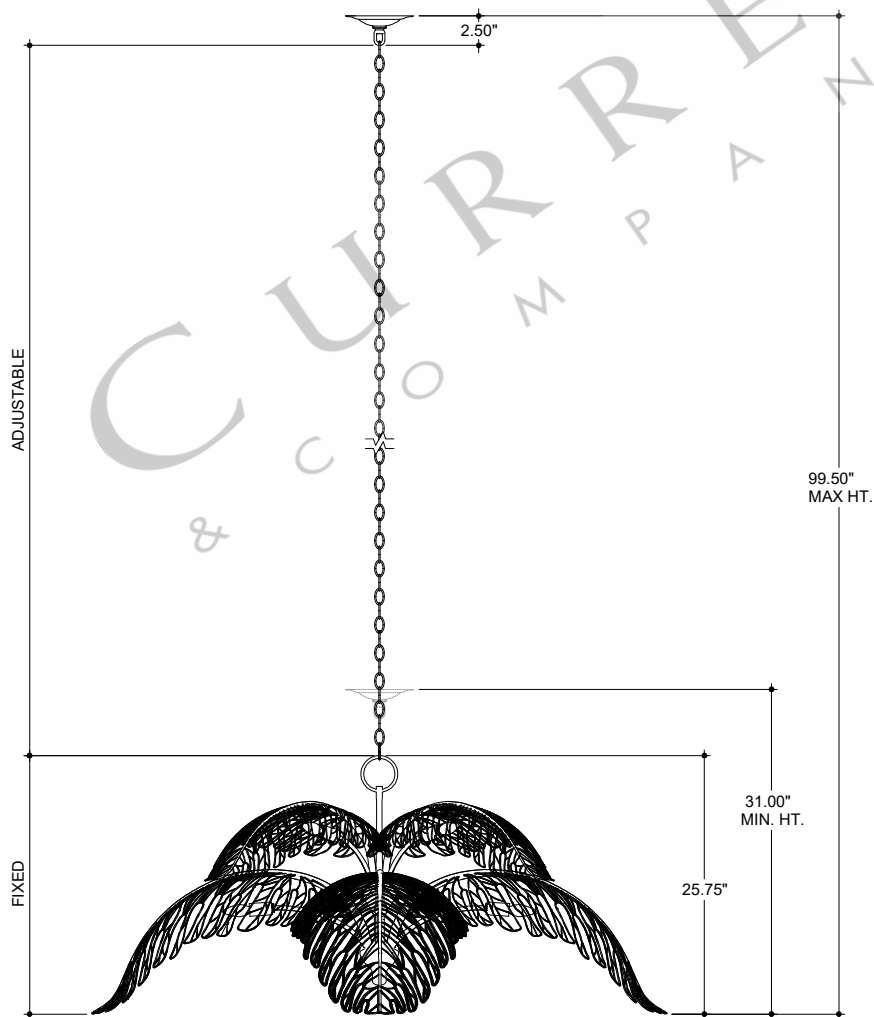

49.75" DIA. BODY
 6.00" DIA. CANOPY
 1.00" H X 4.25" W CROSS BAR

TOP VIEW

CANOPY DETAIL

FRONT VIEW

CURREY & COMPANY