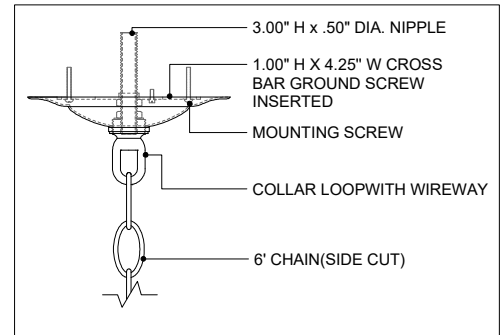

49.75" DIA. BODY
 6.00" DIA. CANOPY
 1.00" H X 4.25" W CROSS BAR

TOP VIEW

CANOPY DETAIL

FRONT VIEW

CURREY & COMPANY