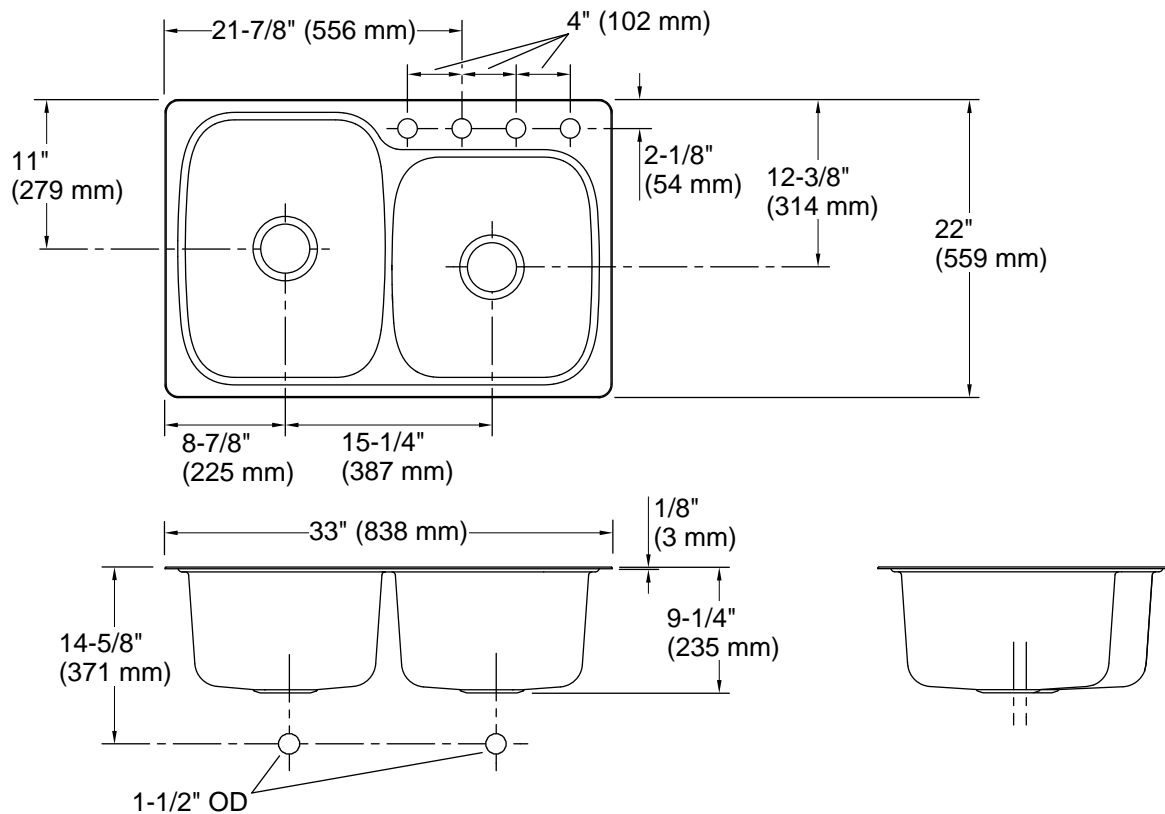

Verse™
33" top-/undermount double-bowl kitchen sink
K-75791-4

Features

- 36" minimum base cabinet width
- Large/medium bowls
- 9" (229 mm) depth provides generous workspace
- Includes installation hardware
- Three faucet holes and one accessory hole to the right

Technical Information

All product dimensions are nominal.

Basin configuration: Large Bowl on Left

Center(s): 8" (203 mm)

Min. base cabinet width: 36" (914 mm)

Bowl area (Right): Length: 14-3/16" (360 mm)
Width: 15-11/16" (398 mm)
Bowl depth: 9" (229 mm)
Water depth: 9" (229 mm)

Bowl area (Left): Length: 14-3/16" (360 mm)
Width: 18-7/16" (468 mm)
Bowl depth: 9" (229 mm)
Water depth: 9" (229 mm)

Number of deck holes: 4

Faucet hole(s): 1-7/16" (37 mm)

Soap/Lotion hole: 1-7/16" (37 mm)

Drain hole: 3-3/4" (94 mm)

Template: 1263722-7, required, included

Notes

Install this product according to the installation instructions.