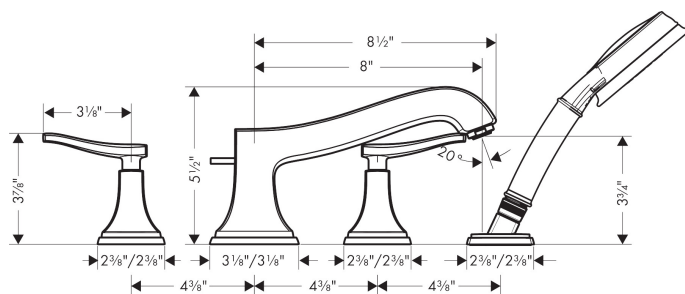

Brand	hansgrohe
Art. Name	<b>Metropol Classic</b> 4-Hole Roman Tub Set Trim with Lever Handles and 1.8 GPM Handshower
Art. Nr.	31441671
Surface	matte black
Pos.	1

## Product Picture

## Drawing

## Features

- Flow: 5.34 GPM (20.2 L/Min)
- flow rate of hand shower at 3 bar: 1.8 GPM (6.8 L/Min)
- 90° ceramic valves
- Integrated double backflow prevention