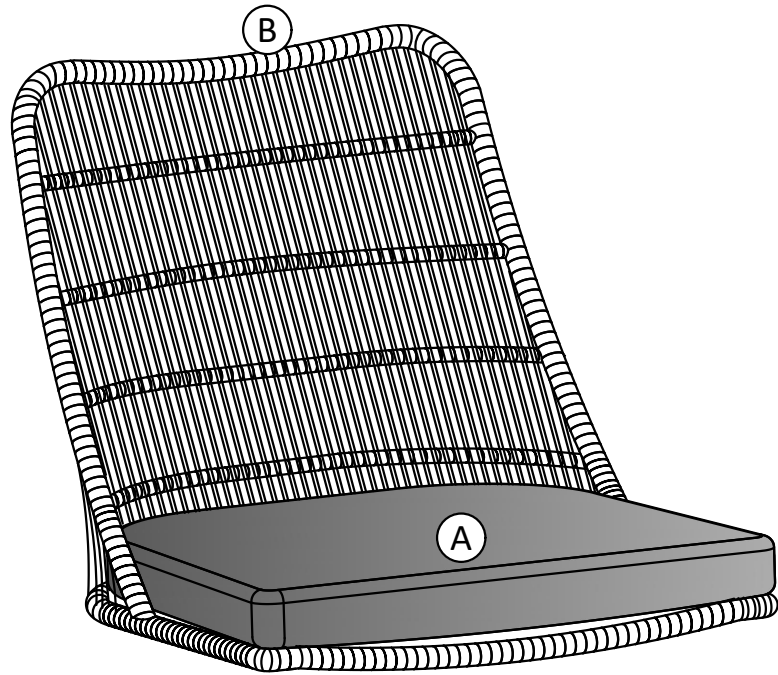

4

WASHER
Ø16 / Ø6 X 1 mm
QTY 24

5

ALLEN KEY
QTY 2

Step 1

1. Attach Legs (C) and (D) to Chair Seat (B) using Bolts (1), (2), Washers (3) and Lock Washers (4) through guide holes.
2. Use Allen Key (5) to tighten Bolts. Do not over-tighten.