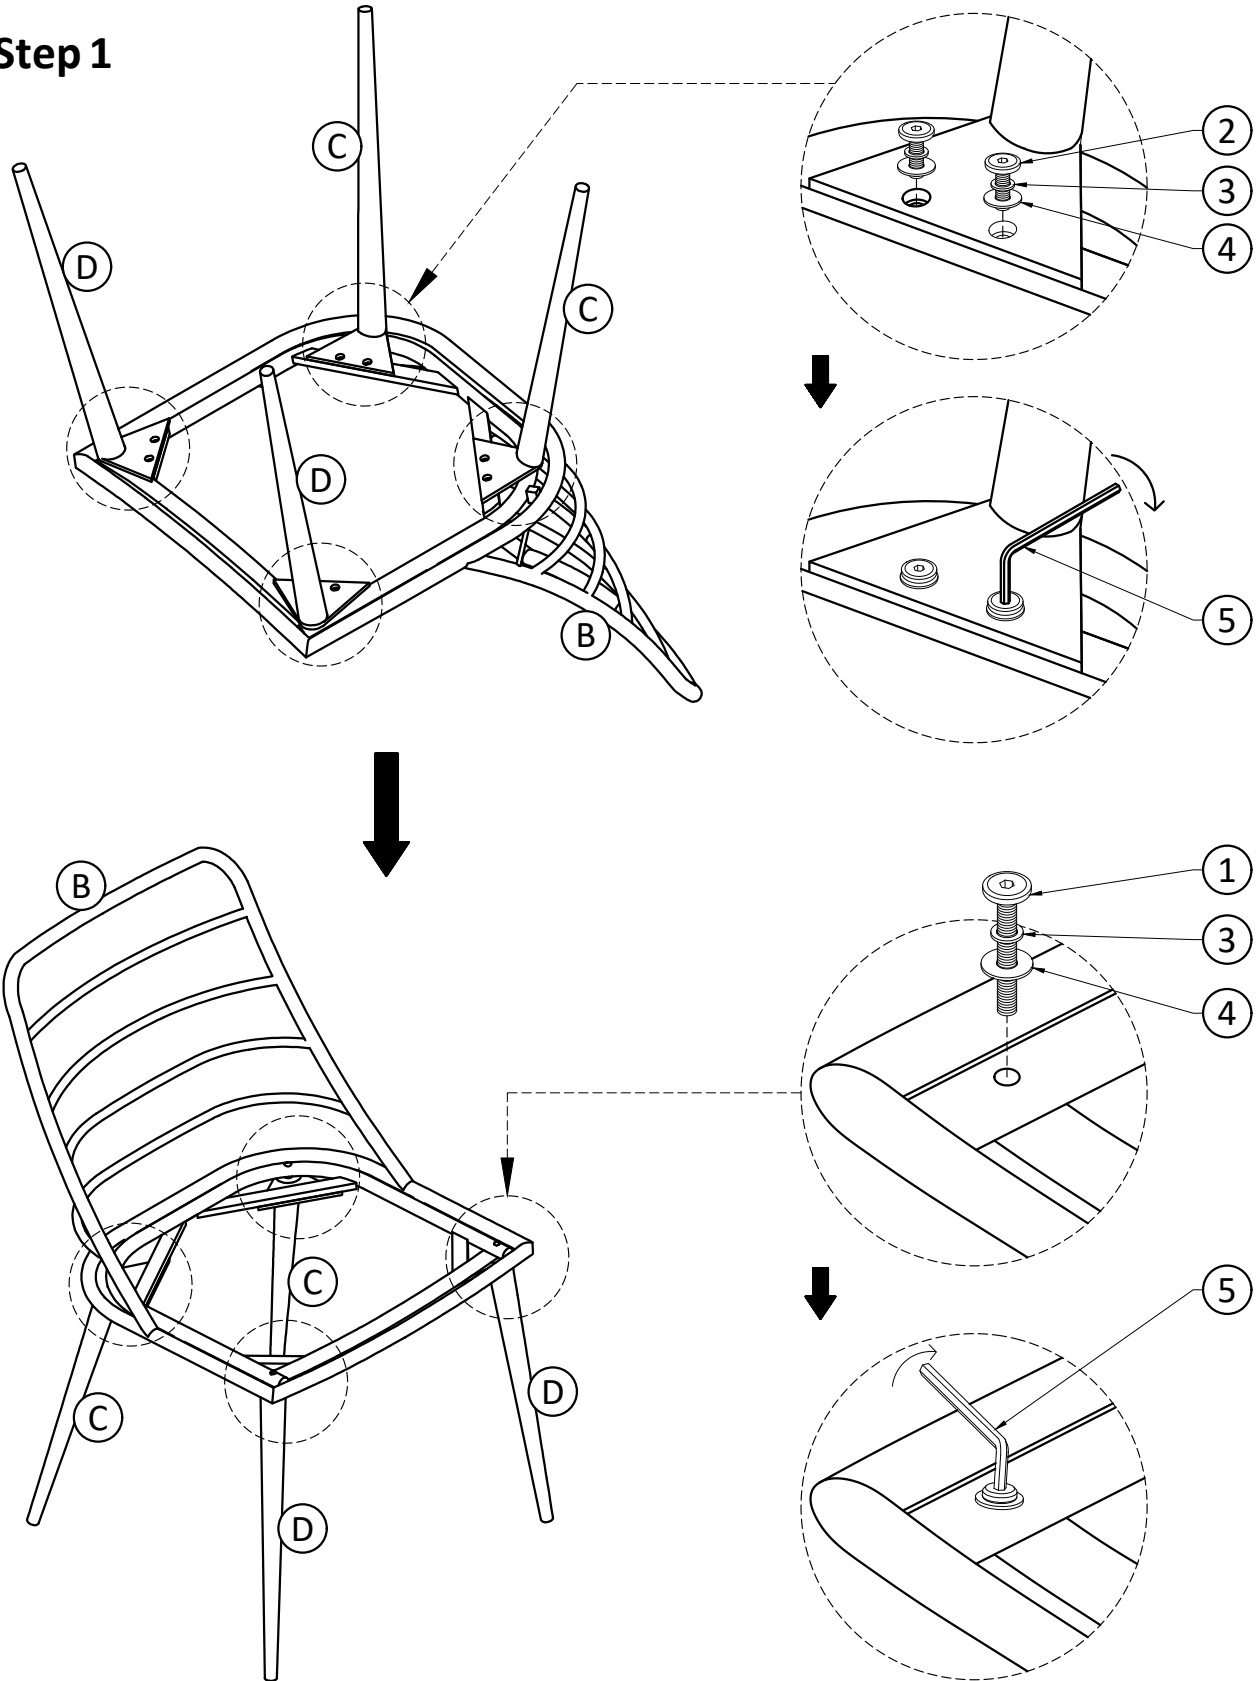

FRONT LEG
QTY 4

Hardware Description

1

ALLEN KEY BOLT
M6 X 45 mm
QTY 8

2

ALLEN KEY BOLT
M6 X 15 mm
QTY 16

3

LOCK WASHER
Ø10 / Ø6 X 2 mm
QTY 24

4

WASHER
Ø16 / Ø6 X 1 mm
QTY 24

5

ALLEN KEY
QTY 2

Step 1

1. Attach Legs (C) and (D) to Chair Seat (B) using Bolts (1), (2), Washers (3) and Lock Washers (4) through guide holes.
2. Use Allen Key (5) to tighten Bolts. Do not over-tighten.