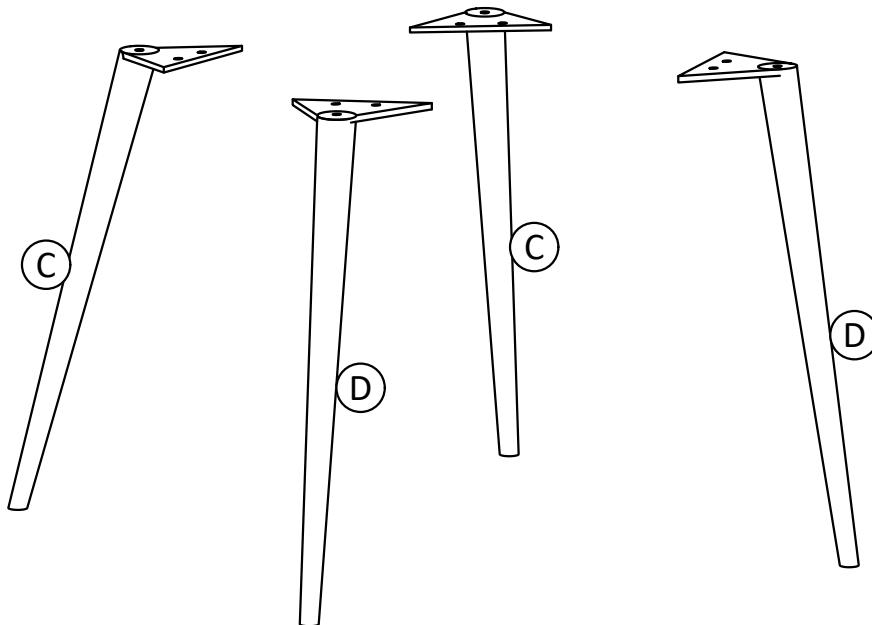

4

WASHER
Ø16 / Ø6 X 1 mm
QTY 24

5

ALLEN KEY
QTY 2

Step 1

1. Attach Legs (C) and (D) to Chair Seat (B) using Bolts (1), (2), Washers (3) and Lock Washers (4) through guide holes.
2. Use Allen Key (5) to tighten Bolts. Do not over-tighten.