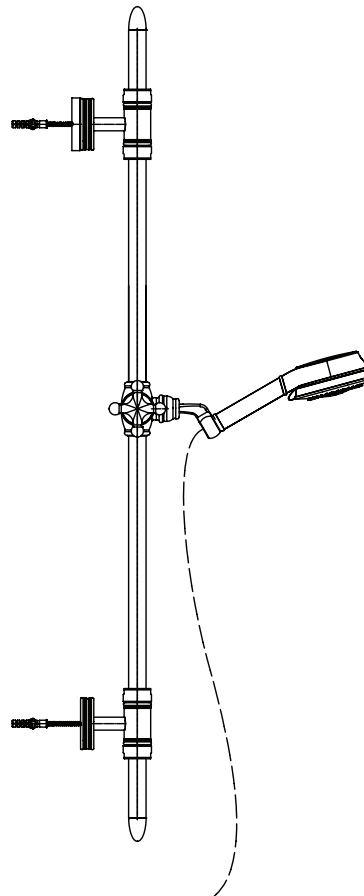

WARRANTY

- Limited Lifetime*
- No warranty on Tuscan Brass finish

Consult your local ROHL showroom for additional information and specifications. For complete warranty details and a list of showrooms, go to www.rohlhome.com.