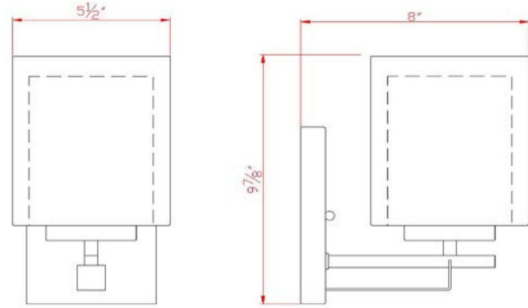

Impala I-Light Wall Light
Rustic Bronze

SPECIFICATIONS

| | | | |
|---------------------------|---------------------------------|---|------|
| MOUNTING: | Wall Mount | LED BRIGHTNESS (LUMENS): | N/A |
| SLOPED CEILING ADAPTABLE: | No | LED COLOR CORRELATED TEMPERATURE (CCT): | N/A |
| LAMP TYPE 1: | Maximum 60W Medium Base Bulb | LED COLOR RENDERING INDEX (CRI): | N/A |
| BULB INCLUDED: | No | LED EFFICACY: | N/A |
| WATTS PER BULB: | 60W | LED AVERAGE RATED LIFE: | N/A |
| TOTAL WATTAGE: | 60W | ENERGY EFFICIENT: | No |
| DIMMABLE: | Yes | LIGHTING AMPS: | N/A |
| MATERIAL CONSTRUCTION: | Steel | VOLTAGE: | 120V |
| ASSEMBLED DIMENSIONS: | 9.88" H x 5.5" L x 8" D | | |
| WEIGHT: | 2.70 lbs. | | |
| BACKPLATE DIMENSIONS: | 7" H x 4.75" W | | |
| CANOPY/PLATE DIMENSIONS: | N/A | | |
| GLASS/SHADE DIMENSIONS: | 6.5" H x 5.5" L x 5.5" D | | |
| GLASS/SHADE MATERIAL: | Glass | | |
| GLASS/SHADE TYPE: | Frosted | | |
| GLASS/SHADE COLOR: | Clear | | |