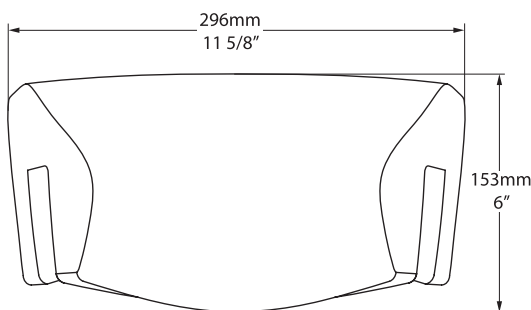

SPECIFICATIONS

DESCRIPTION

- Dedicated design for the Napoli bathtub
- Measures 11 5/8" (29.52 cm) wide
- Stylish Black color

WARRANTY

- Most products or parts carry "Limited Warranties" against manufacturing defects. For US customers please visit houseofrohl.com/support and for Canadian customers please visit houseofrohl.ca/support for complete product and finish warranty.

Napoli Headrest

MODEL: HR-NAP

Side view

Front view

For warranty or additional information, contact:

U.S.A.
houseofrohl.com/support
1-800-777-9762

QUEBEC / MARITIMES / WESTERN CANADA
QUÉBEC / MARITIMES / OUEST CANADIEN
QUEBEC / MARITIMOS / CANADA OCCIDENTAL
houseofrohl.ca/support
1-866-473-8442

ONTARIO
houseofrohl.ca/support
1-800-287-5354