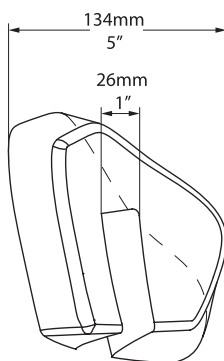

SPECIFICATIONS

DESCRIPTION

- Dedicated design for the Napoli bathtub
- Measures 11 5/8" (29.52 cm) wide
- Stylish Black color

WARRANTY

- Most products or parts carry "Limited Warranties" against manufacturing defects. For US customers please visit houseofrohl.com/support and for Canadian customers please visit houseofrohl.ca/support for complete product and finish warranty.

Napoli Headrest

MODEL: HR-NAP

Side view

Front view

For warranty or additional information, contact:

U.S.A.
houseofrohl.com/support
1-800-777-9762

QUEBEC / MARITIMES / WESTERN CANADA
QUÉBEC / MARITIMES / OUEST CANADIEN
QUEBEC / MARITIMOS / CANADA OCCIDENTAL
houseofrohl.ca/support
1-866-473-8442

ONTARIO
houseofrohl.ca/support
1-800-287-5354