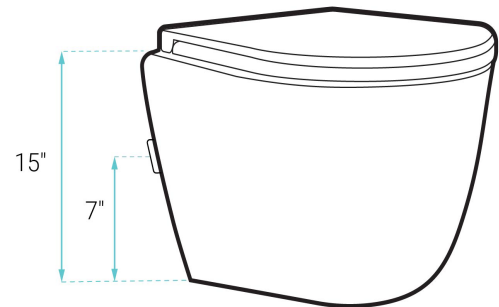

### FEATURES:

- Space saving
- Glazed ceramic
- Round Bowl
- Quick-release, soft-close seat
- Adjustable bowl height

### SPECIFICATIONS:

N.W: 61 lb.  
D: 19.5" x W: 14.5" x H: 15"

#### Specifications:

- N.W: 33.0 lb.
- L: 22 <sup>13</sup>/<sub>16</sub>" x W: 4 <sup>3</sup>/<sub>4</sub>" x H: 51 <sup>3</sup>/<sub>16</sub>"