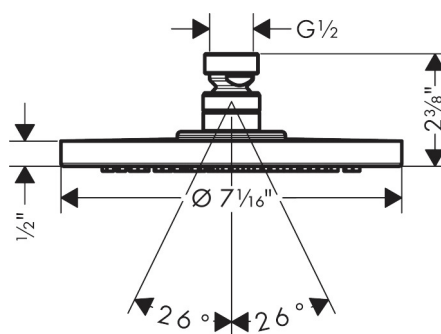

Brand	hansgrohe
Art. Name	Raindance S Showerhead 180 1-Jet PowderRain, 2.5 GPM
Art. Nr.	26928141
Surface	brushed bronze
Pos.	1

Product Picture

Drawing

Technology

Features

- Spray modes: PowderRain
- Fully-finished matching spray face
- Flow: 2.5 GPM (9.5 L/Min)