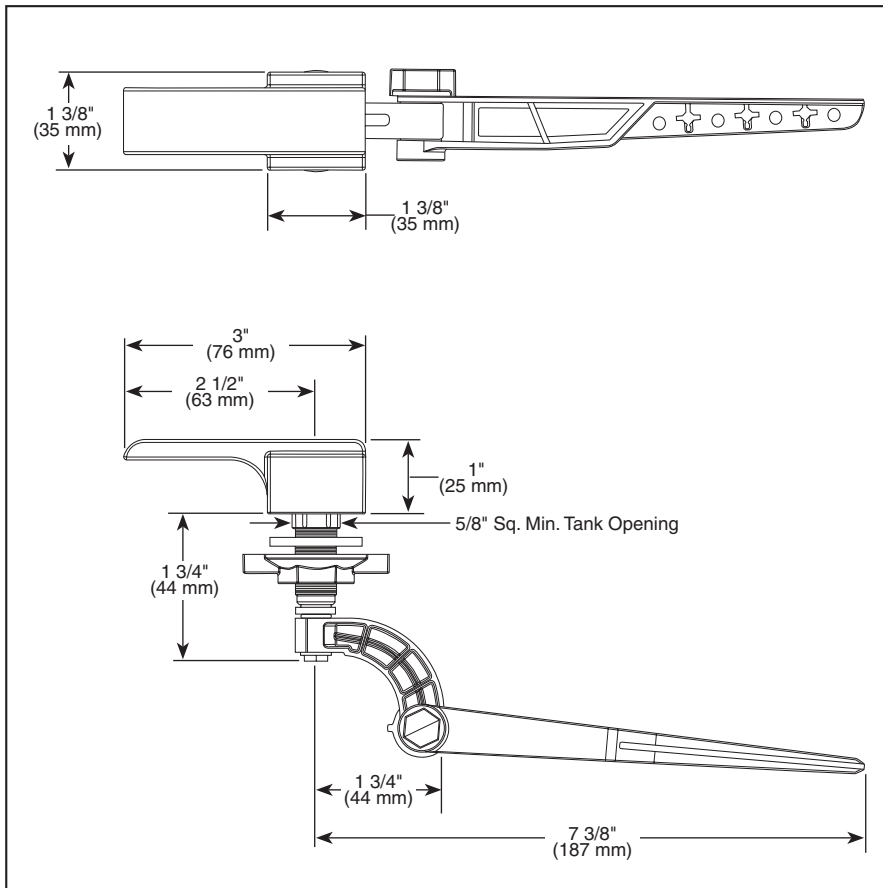

ACCESSORIES

- Coordinates with Arzo® & Ara™ Bath Collection
- Universal Tank Lever

Submitted Model No.: _____

Specific Features: _____

▲ Designate proper finish suffix

STANDARD SPECIFICATIONS:

- Installation instructions included with product.
- Universal left front or left side mount tank lever.
- Can work in right side mount toilets.

Liberty Hardware Manufacturing Corporation
 140 Business Park Drive
 Winston-Salem, NC 27107
 800.542.3789
 www.libertyhardware.com
 © 2013 LHMC, A Masco Company

Delta reserves the right (1) to make changes in specifications and materials, and (2) to change or discontinue models, both without notice or obligation. Dimensions are for reference only. See current full-line price book or www.deltafaucet.com for finish options and product availability.