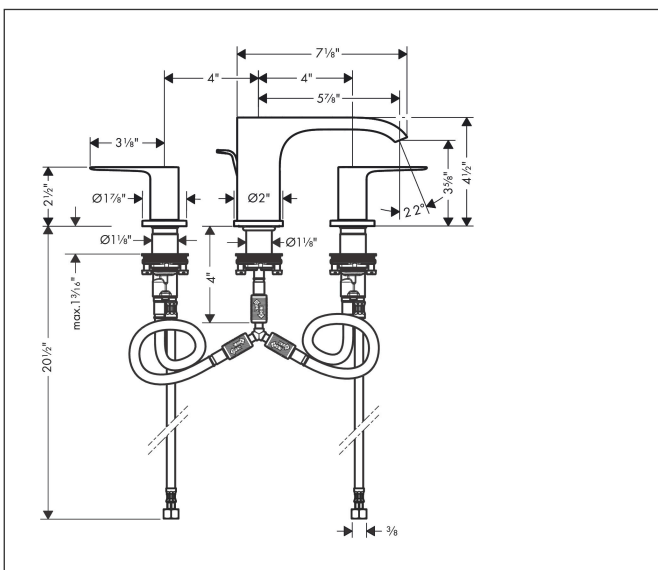

Brand hansgrohe
Art. Name **Vivenis** Widespread Faucet 90 with Pop-Up Drain, 1.2 GPM
Art. Nr. 75033701
Surface matte white
Pos. 1

Product Picture

Features

- Consists of: Widespread faucet, Pop-up assembly
- Spray modes: WaterfallStream
- Flow: 1.2 GPM (4.5 L/Min)
- 90° ceramic valves
- Includes pop-up drain
- Material waste set: Metal

Drawing

Technology