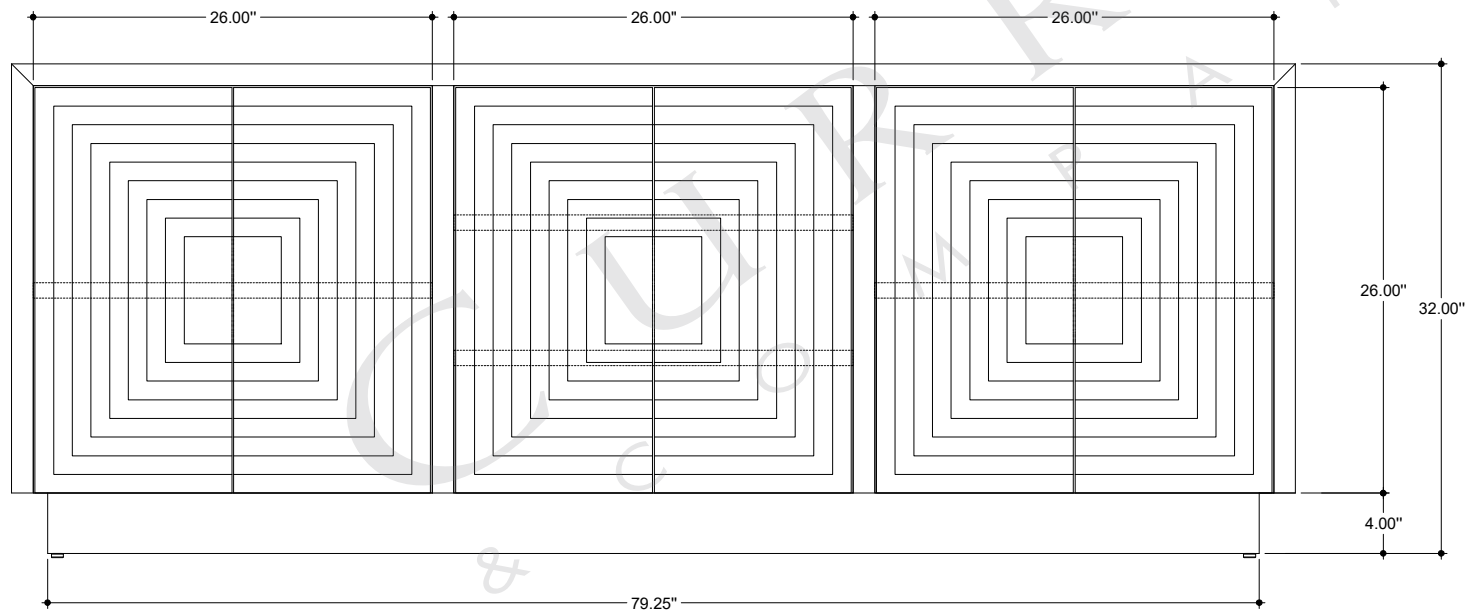

TOP VIEW

FRONT VIEW

SIDE VIEW

3000-0152

ALL WORK © 2020 CURREY & COMPANY