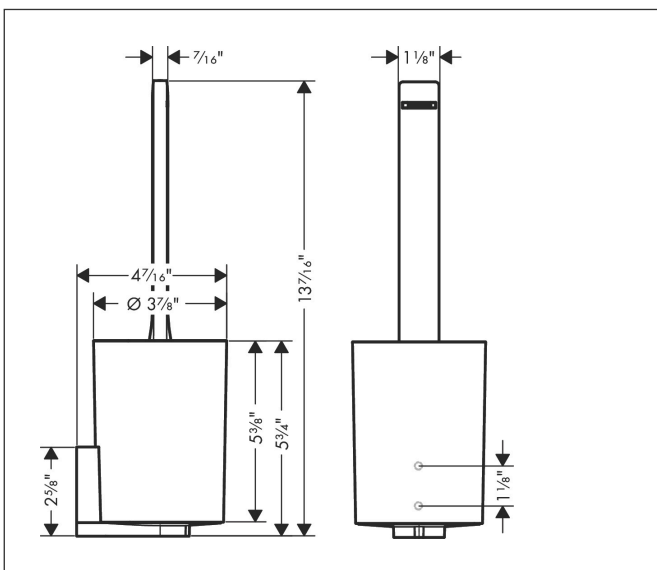

Brand hansgrohe
 Art. Name **WallStoris** Toilet brush holder
 Art. Nr. 27927700
 Surface matte white
 Pos. 1

Product Picture

Features

- plastic dyed through
- material recess: matt plastic
- with removable insert
- concealed fastening
- removable container and easy to clean
- container is dishwasher safe
- including toilet brush
- application - glue or drill
- including gluing set
- ergonomic handle

Drawing

Technology